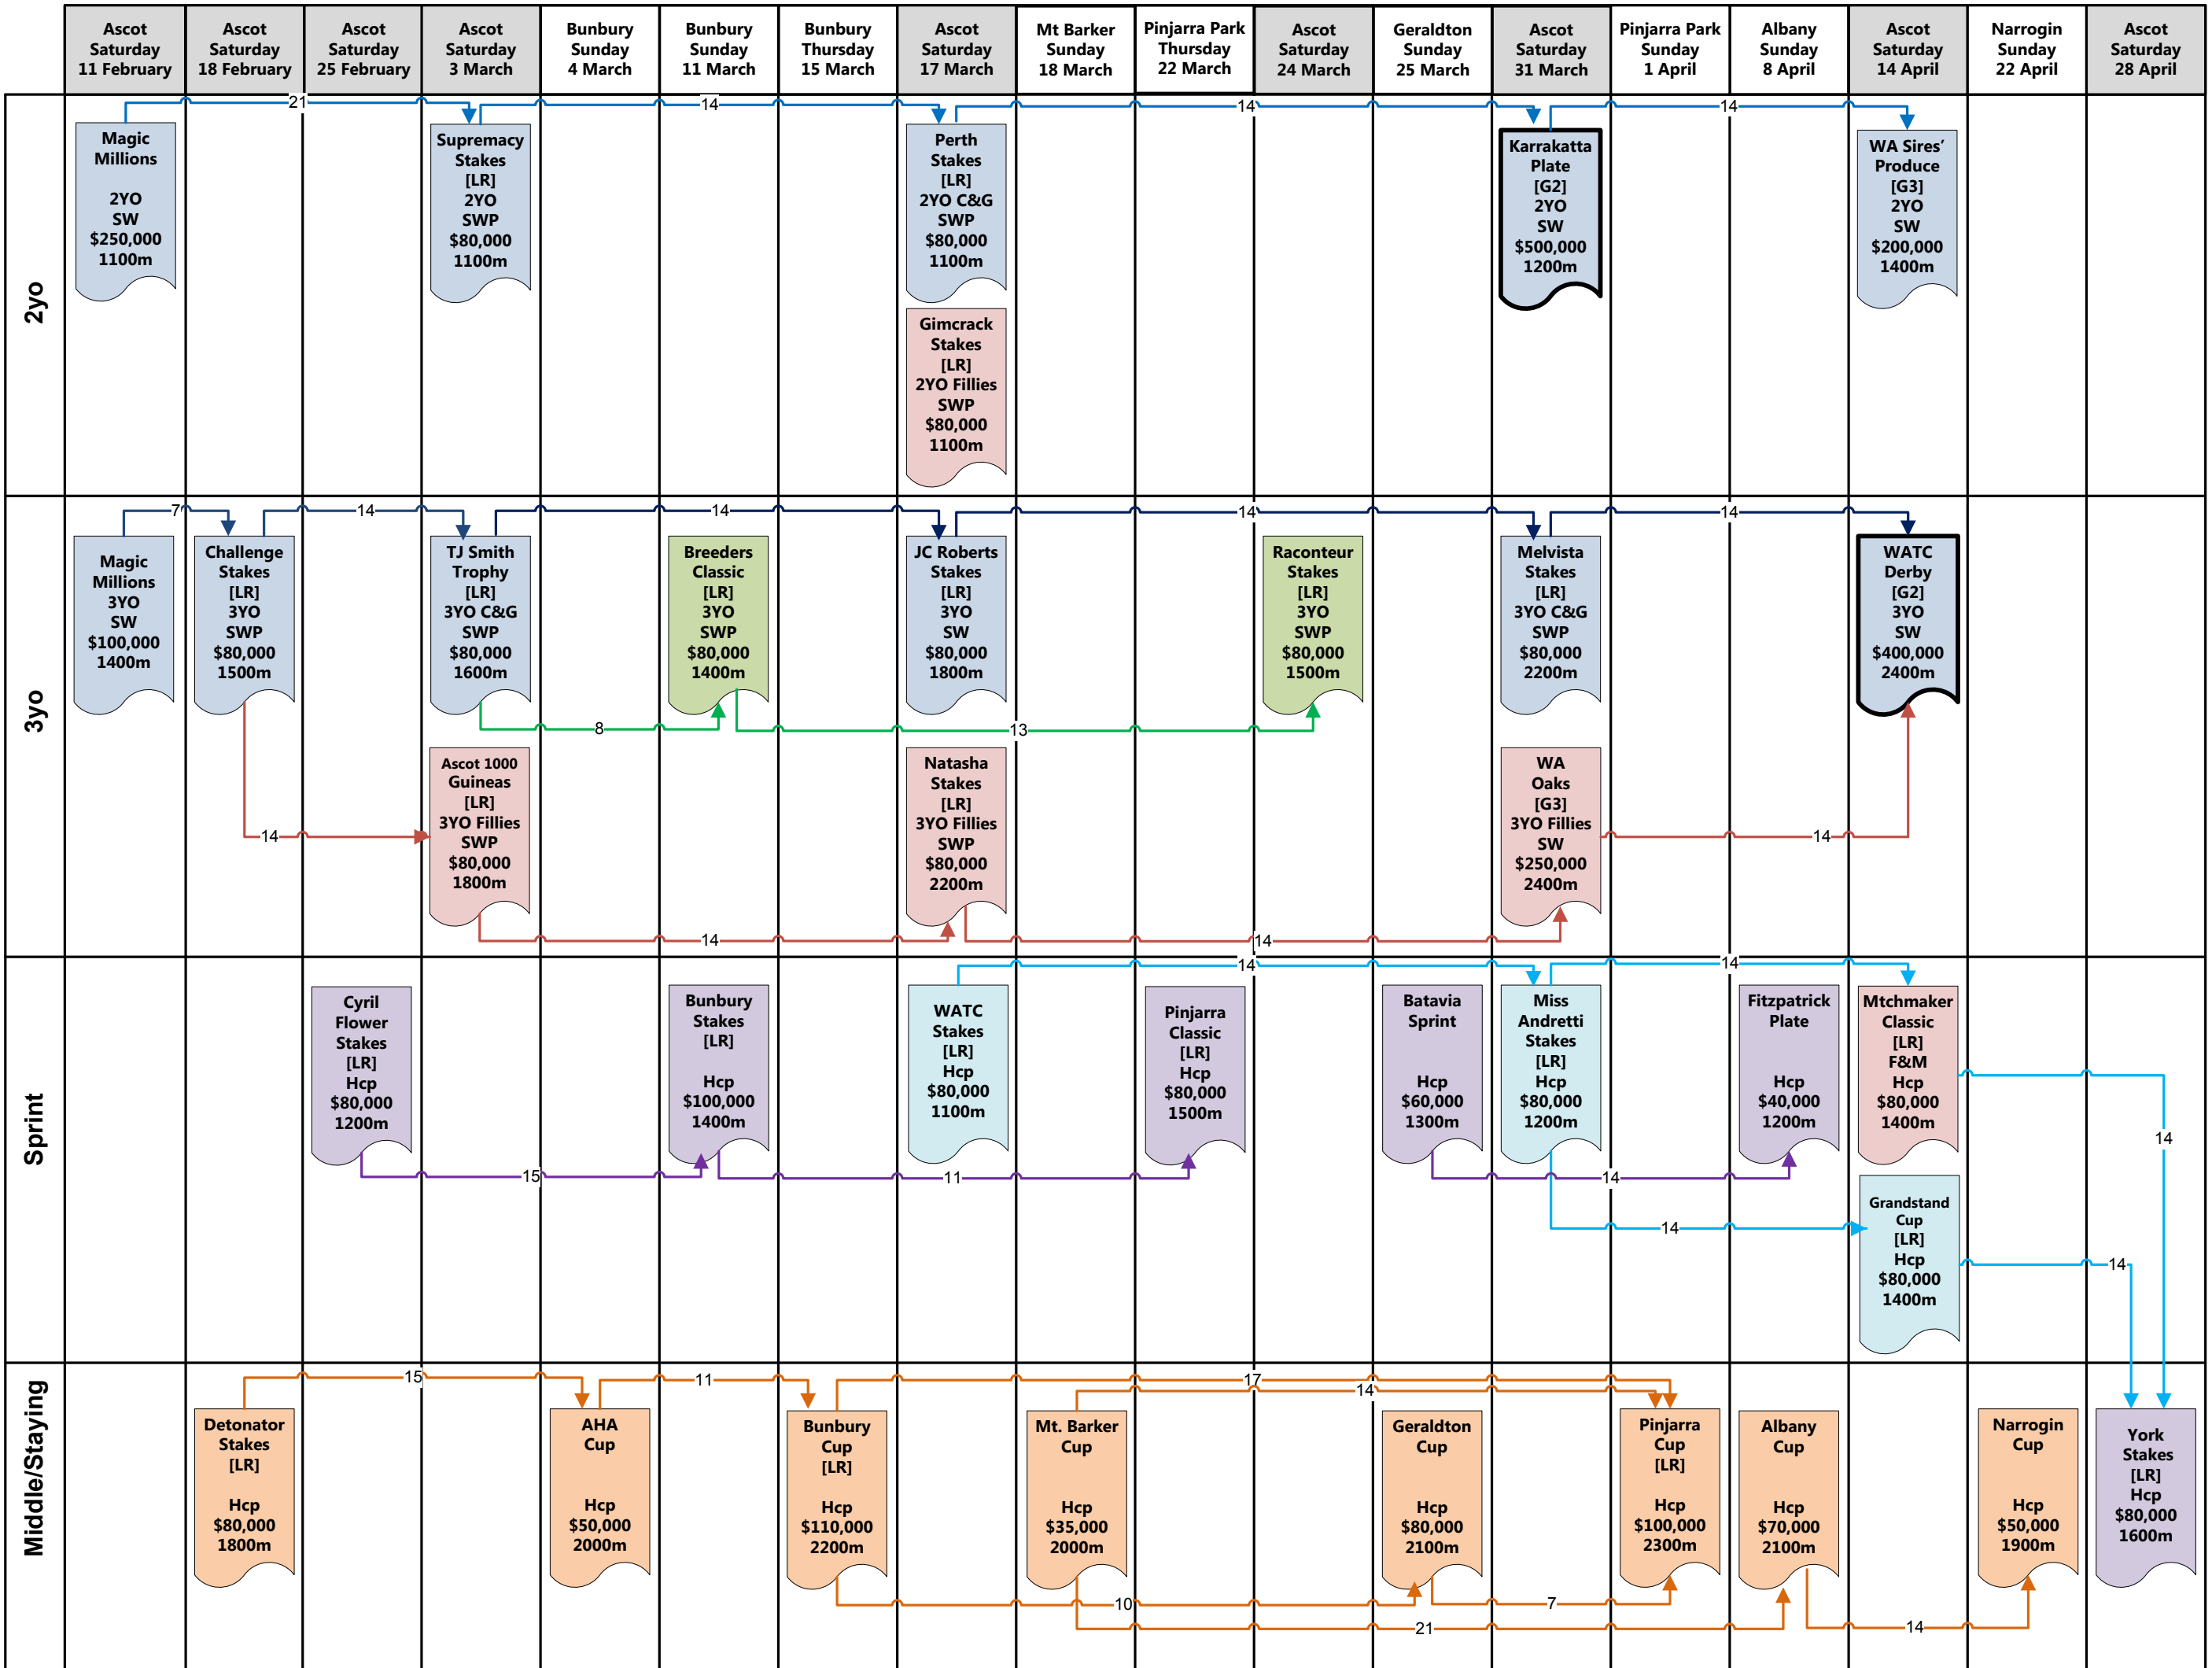

Western Australia – 2012 Summer/Autumn Feature Race Programme

Western Australia – Winter Feature Race Programme

Western Australia – 2011 Spring/Summer Feature Race Programme