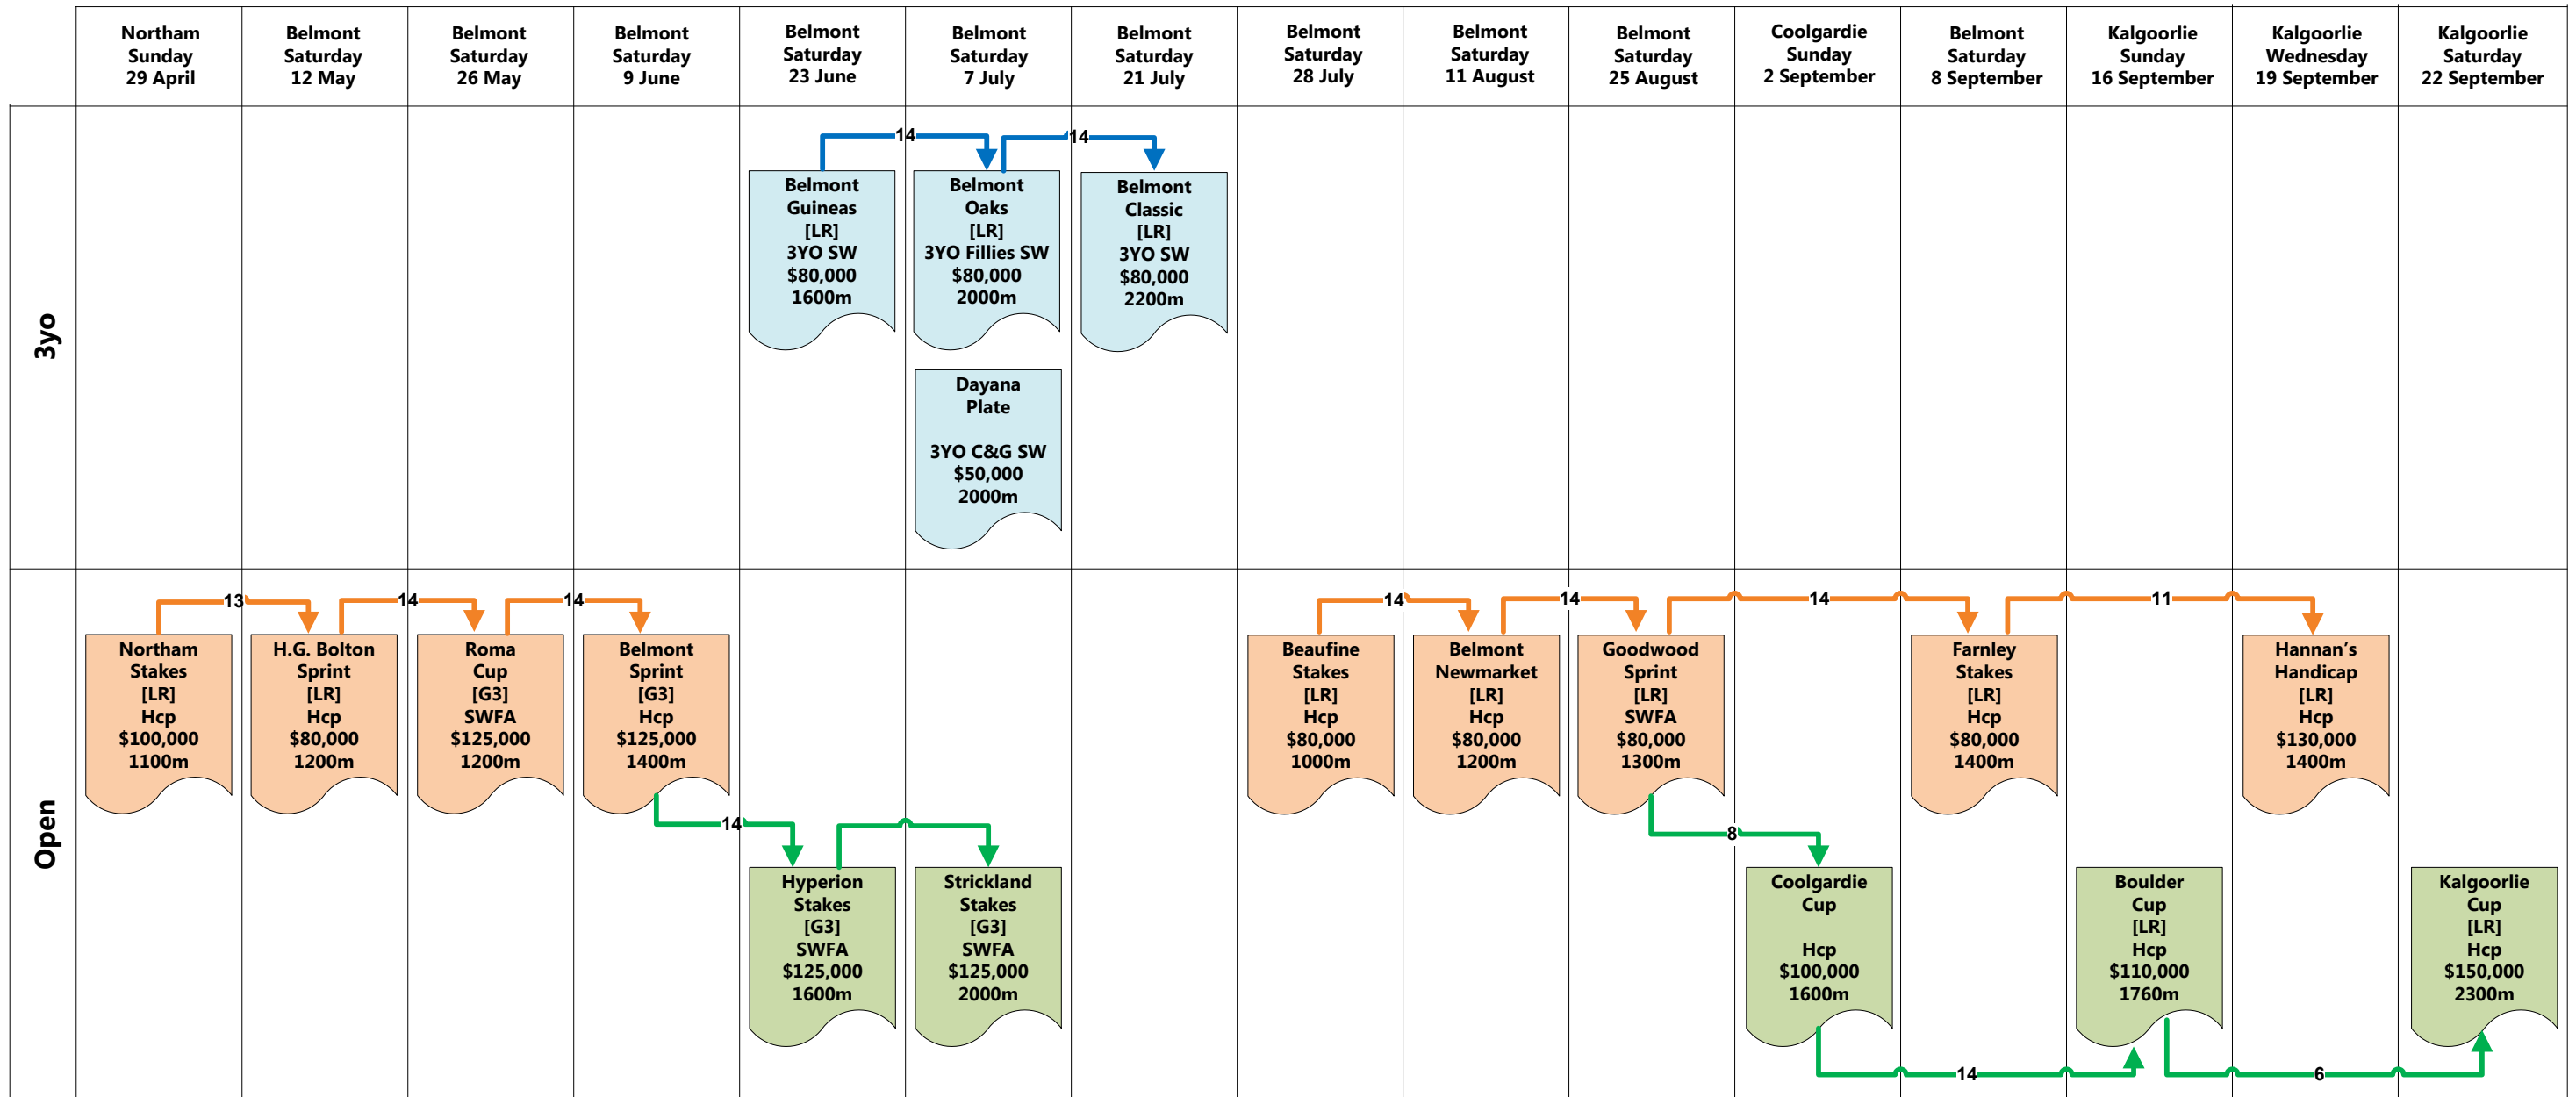

Western Australia – 2012 Summer/Autumn Feature Race Programme

Western Australia – Winter Feature Race Programme

Western Australia – 2011 Spring/Summer Feature Race Programme