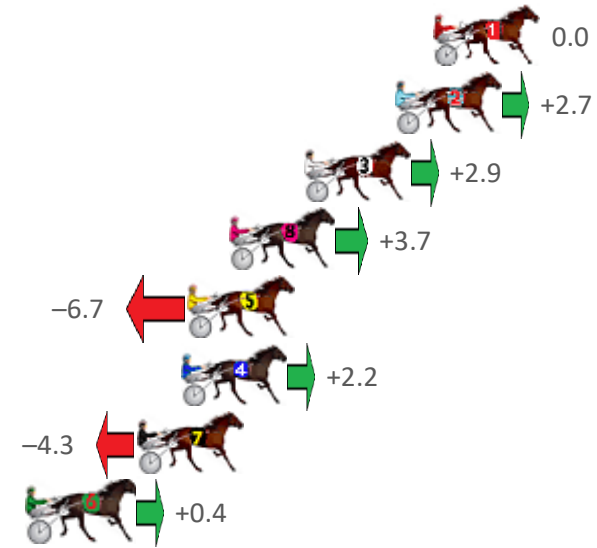

Gloucester Park Race 5 Distance 2536m

Friday, 14 August 2020

Gross Time: 3:04.70 MileRate: 1:57.20 LeadTime: 68.80s First Qtr: 29.70s Second Qtr: 29.00s Third Qtr: 29.10s Fourth Qtr: 28.10s

No Horse	Plc	Margin	Time	800Time (W)	400 Time (W)
1 CHICAGO BULL	1	0.0m	3:04.70	57.20s (0)	28.10s (0)
2 BLETCHLEY PARK	2	1.5m	3:04.81	57.01s (0)	27.91s (0)
3 HANDSANDWHEELS	3	5.1m	3:05.08	56.99s (0)	27.88s (0)
8 IDEAL LINER	4	8.1m	3:05.30	56.94s (1)	27.83s (1)
5 CONVERT DENARIO	5	9.7m	3:05.42	57.68s (1)	28.54s (1)
4 GALACTIC STAR	6	10.0m	3:05.44	57.04s (0)	27.93s (0)
7 SON OF A TIGER	7	11.7m	3:05.56	57.51s (1)	28.39s (1)
6 THE BLACK CARDINAL	8	16.0m	3:05.88	57.17s (0)	28.06s (0)

Finish Position and metres gained from 800m

Sectionals
Powered by

Home of Australian Harness Sectionals

Get your sectionals delivered to your inbox daily

Check out www.pjdata.com.au

RWWA and provider are not responsible for the completeness or accuracy of any of the information contained herein, and makes no representations about its suitability for any purpose.