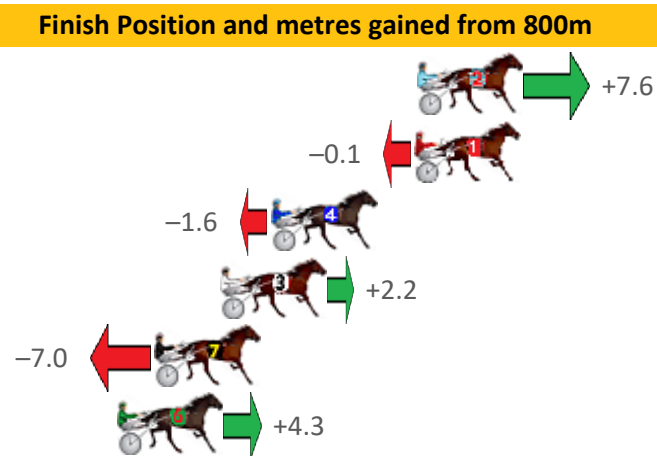

Pinjarra Race 7 Distance 2185m

Monday, 28 September 2020

Gross Time: 2:38.10 MileRate: 1:56.50 LeadTime: 41.10s First Qtr: 30.40s Second Qtr: 30.00s Third Qtr: 28.00s Fourth Qtr: 28.60s

No Horse	Plc	Margin	Time	800Time (W)	400 Time (W)	Finish Position and metres gained from 800m
3 JUST WING IT	1	0.0m	2:38.10	56.60s (0)	28.60s (0)	 0.0
10 ANVIL ROLLOVER	2	9.9m	2:38.84	57.11s (1)	29.16s (1)	-7.3 
5 TELLMETOATTACK	3	11.5m	2:38.96	56.76s (1)	28.98s (1)	-2.3 
7 HOIHO	4	17.8m	2:39.44	56.91s (1)	29.07s (1)	-4.4 
2 VIVERE DAMORE	5	21.7m	2:39.73	56.87s (0)	29.16s (0)	-3.9 
4 SIR NICHOLAS	6	22.1m	2:39.76	57.83s (0)	29.74s (0)	-7.5 
6 OURBOYBART	7	30.5m	2:40.39	56.35s (1)	29.39s (1)	+3.5 
1 BETTOR FINISH	8	31.4m	2:40.46	56.49s (0)	29.45s (0)	+1.6 
9 IM JOHNNY JET	9	41.4m	2:41.21	56.56s (0)	29.62s (1)	+0.6 

Pinjarra Race 8 Distance 2116m

Monday, 28 September 2020

Gross Time: 2:42.20 MileRate: 2:03.40 LeadTime: 42.70s First Qtr: 31.90s Second Qtr: 31.40s Third Qtr: 28.30s Fourth Qtr: 27.90s

No Horse	Plc	Margin	Time	800Time (W)	400 Time (W)
2 COURAGEOUS DISCO	1	0.0m	2:42.20	55.67s (1)	27.44s (1)
1 THE PARTY BOY	2	0.1m	2:42.21	56.21s (0)	27.91s (0)
4 SEEKNYOUSHALLFIND	3	5.8m	2:42.63	56.31s (0)	28.00s (0)
3 WISEDRAW	4	7.8m	2:42.77	56.05s (0)	27.82s (0)
7 WHERE YA BIN	5	10.4m	2:42.96	56.69s (1)	28.47s (1)
6 CARUBA	6	11.9m	2:43.07	55.90s (0)	27.73s (1)