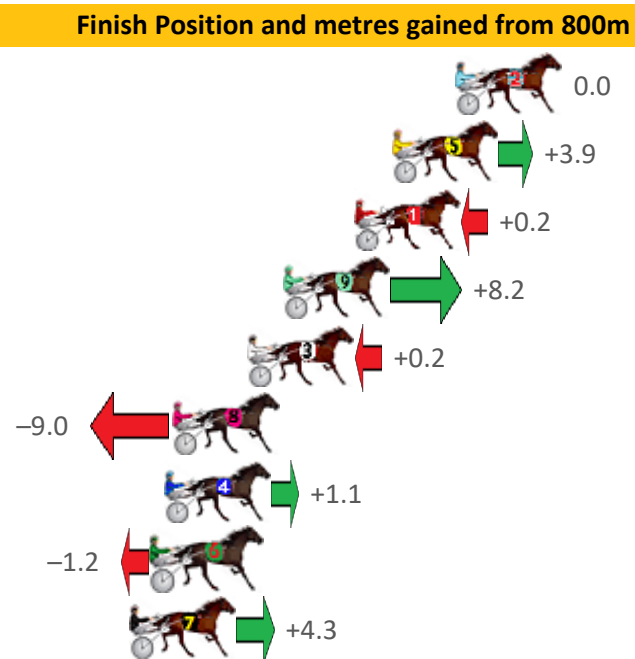

# Gloucester Park Race 9 Distance 2130m

Friday, 23 October 2020

Gross Time: 2:35.90 MileRate: 1:57.80 LeadTime: 38.30s First Qtr: 31.30s Second Qtr: 29.90s Third Qtr: 29.10s Fourth Qtr: 27.30s

No Horse	Plc	Margin	Time	800Time (W)	400 Time (W)
2 LORD ROSCO	1	0.0m	2:35.90	56.40s (0)	27.30s (0)
5 ARMA INDIE	2	2.5m	2:36.08	56.13s (1)	26.99s (1)
1 RAKASINC	3	4.0m	2:36.19	56.39s (0)	27.27s (0)
9 TOUCH OF SUCCESS	4	6.8m	2:36.39	55.83s (1)	27.04s (2)
3 IM ROCKNROLL MAGIC	5	8.2m	2:36.49	56.39s (0)	27.25s (0)
8 TALKERUP	6	11.2m	2:36.70	57.03s (1)	27.88s (1)
4 MARAS ACE MAN	7	11.5m	2:36.73	56.32s (0)	27.17s (0)
6 SALEAHS COMAND	8	12.0m	2:36.76	56.48s (1)	27.37s (1)
7 OUR PERKINS	9	12.9m	2:36.83	56.10s (0)	26.98s (0)