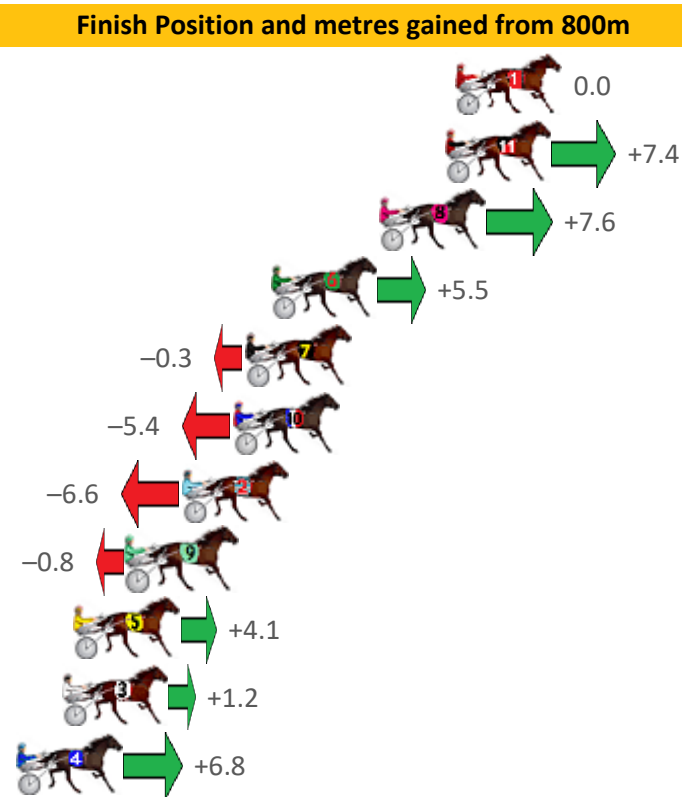

# Gloucester Park Race 8 Distance 2503m

Friday, 23 October 2020

Gross Time: 3:10.20 MileRate: 2:02.30 LeadTime: 71.80s First Qtr: 31.60s Second Qtr: 30.20s Third Qtr: 28.00s Fourth Qtr: 28.60s

No Horse	Plc	Margin	Time	800Time (W)	400 Time (W)
1 FLYING MISTER IDEAL	1	0.0m	3:10.20	56.60s (0)	28.60s (0)
11 AS HAPPY AS LARRY	2	0.4m	3:10.23	56.08s (1)	27.82s (1)
8 J B MAUNEY	3	3.0m	3:10.43	56.07s (2)	28.33s (2)
6 BLACK JACK ZAC	4	7.3m	3:10.75	56.21s (1)	27.94s (1)
7 C C CHEVRON	5	8.3m	3:10.82	56.62s (0)	28.29s (0)
10 FORGOTTEN HIGHWAY	6	8.8m	3:10.86	56.98s (1)	28.77s (1)
2 OHOKA DAMO	7	10.8m	3:11.01	57.06s (0)	28.78s (0)
9 DELIGHTFULREACTION	8	13.0m	3:11.18	56.66s (0)	28.30s (0)
5 STAR ARMBRO	9	15.1m	3:11.33	56.31s (0)	28.14s (0)
3 BABYFACE ADDA	10	15.6m	3:11.37	56.52s (2)	28.86s (2)
4 REGAL AMBITION	11	17.4m	3:11.51	56.12s (0)	27.96s (0)