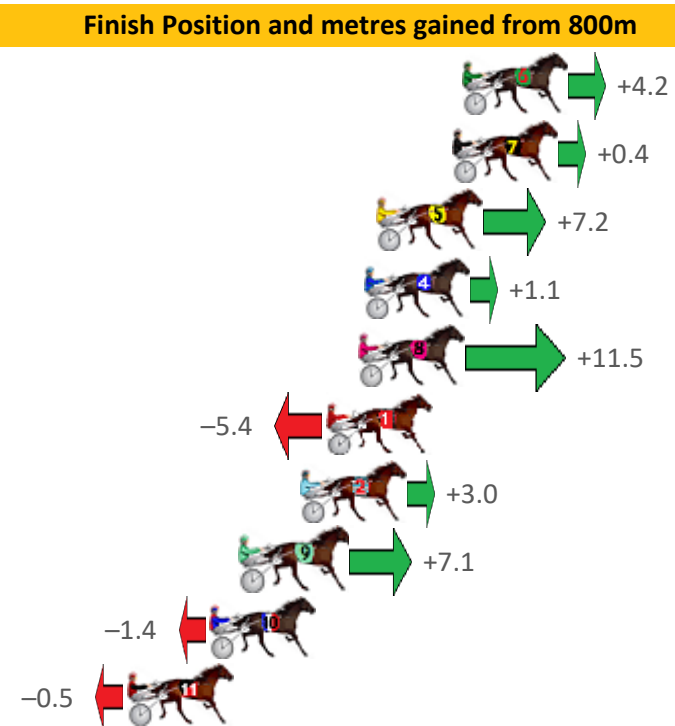

Gloucester Park Race 4 Distance 2130m

Friday, 23 October 2020

Gross Time: 2:34.60 MileRate: 1:56.80 LeadTime: 36.00s First Qtr: 31.20s Second Qtr: 30.90s Third Qtr: 28.00s Fourth Qtr: 28.50s

No Horse	Plc	Margin	Time	800Time (W)	400 Time (W)
6 TYLER BRETT	1	0.0m	2:34.60	56.21s (0)	28.19s (0)
7 VINCENZO PERUGIA	2	0.4m	2:34.63	56.47s (1)	28.47s (1)
5 ROCK ME OVER	3	3.4m	2:34.85	55.99s (2)	28.47s (2)
4 ELOQUENT MACH	4	3.9m	2:34.89	56.42s (1)	28.42s (1)
8 ALWAYS AN HONOUR	5	4.1m	2:34.91	55.69s (1)	27.86s (2)
1 IM SOXY	6	5.4m	2:35.00	56.88s (0)	28.88s (0)
2 TAROONA BROMAC	7	6.4m	2:35.08	56.29s (1)	28.24s (1)
9 JIMMY MACK	8	8.7m	2:35.25	56.00s (2)	28.52s (2)
10 WHOZIDEAWASTHIS	9	10.0m	2:35.35	56.60s (0)	28.56s (0)
11 ROMAN AVIATOR	10	13.3m	2:35.60	56.54s (0)	28.45s (0)

Sectionals
Powered by

RWWA and provider are not responsible for the completeness or accuracy of any of the information contained herein, and makes no representations about its suitability for any purpose.