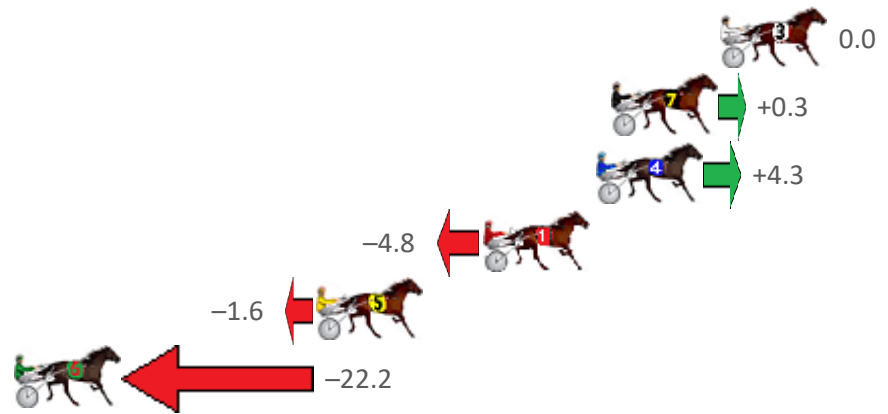

Pinjarra Race 2 Distance 2185m

Monday, 26 October 2020

Gross Time: 2:41.80 MileRate: 1:59.20 LeadTime: 44.40s First Qtr: 31.50s Second Qtr: 30.90s Third Qtr: 27.20s Fourth Qtr: 27.80s

No Horse	Plc	Margin	Time	800Time (W)	400 Time (W)	Finish Position and metres gained from 800m

3 ELDAYTONA	1	0.0m	2:41.80	55.00s (0)	27.80s (0)	
7 STRIKE TEAM	2	4.3m	2:42.11	54.98s (1)	27.74s (1)	
4 AMERICAN BULLITT	3	4.9m	2:42.16	54.71s (0)	27.45s (1)	
1 ABSOLUTE DELIGHT	4	9.4m	2:42.49	55.33s (0)	28.13s (0)	
5 YELLOWROSEOFTEXAS	5	16.0m	2:42.97	55.11s (0)	27.90s (0)	
6 IFEEL SIKDARL	6	31.6m	2:44.11	56.52s (1)	28.93s (1)	

Sectionals
Powered by

RWWA and provider are not responsible for the completeness or accuracy of any of the information contained herein, and makes no representations about its suitability for any purpose.