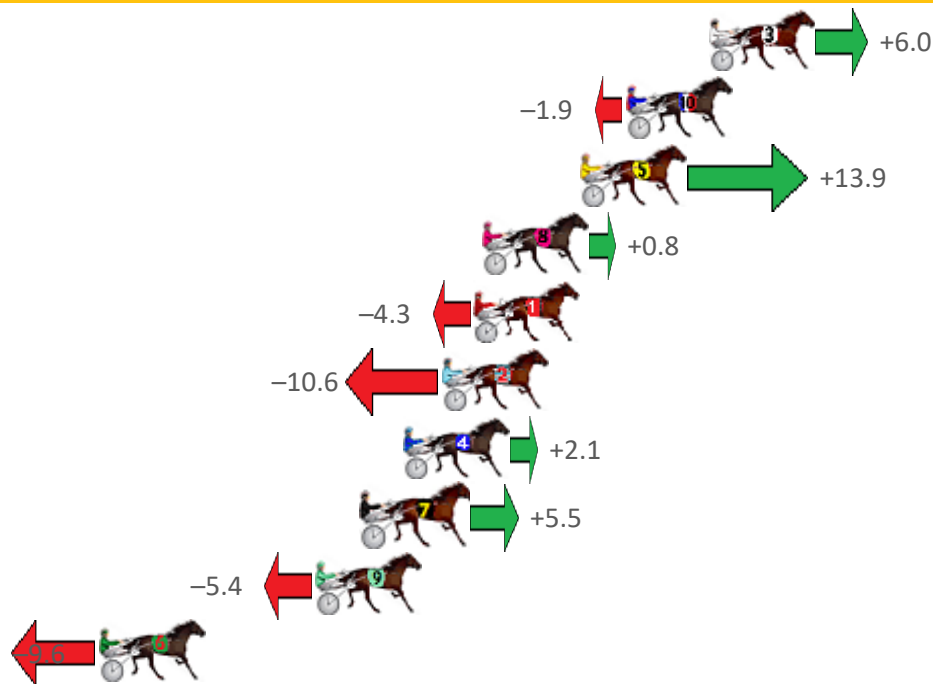

Pinjarra Race 4 Distance 2185m

Monday, 2 November 2020

Gross Time: 2:47.10 MileRate: 2:03.10 LeadTime: 47.00s First Qtr: 31.80s Second Qtr: 30.80s Third Qtr: 29.10s Fourth Qtr: 28.40s

No Horse	Plc	Margin	Time	800Time (W)	400 Time (W)
3 FEELING ACES	1	0.0m	2:47.10	57.07s (1)	28.02s (1)
10 CAPTAIN DANDI	2	3.3m	2:47.35	57.64s (1)	28.60s (1)
5 AUSSIE EDITION	3	5.1m	2:47.48	56.51s (0)	27.60s (1)
8 JONIMAC	4	9.0m	2:47.77	57.44s (0)	28.32s (0)
1 MOLLIDOR	5	9.3m	2:47.79	57.81s (0)	28.69s (0)
2 ALL AUSSIE MACH	6	10.6m	2:47.89	58.26s (0)	29.15s (0)
4 HEEZ TRUE BLUE	7	12.1m	2:48.00	57.35s (0)	28.20s (0)
7 LAP OF HONOUR	8	13.7m	2:48.12	57.11s (1)	28.55s (3)
9 REDDINGTON REACTOR	9	15.6m	2:48.26	57.89s (1)	28.81s (1)
6 OCEAN EVE	10	24.2m	2:48.91	58.19s (1)	29.42s (2)

Finish Position and metres gained from 800m

Sectionals
Powered by

RWWA and provider are not responsible for the completeness or accuracy of any of the information contained herein, and makes no representations about its suitability for any purpose.