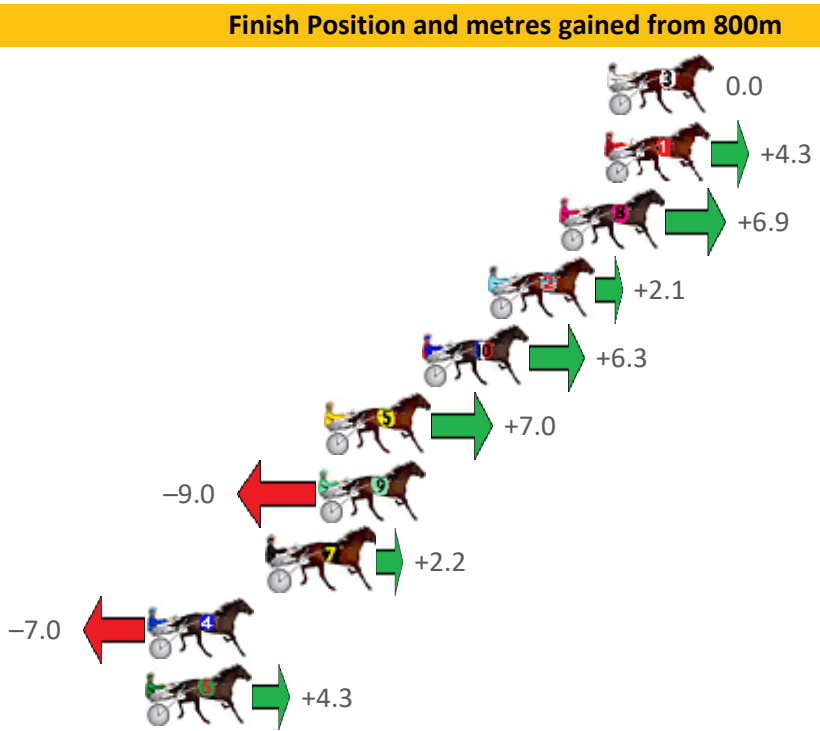

# Pinjarra Race 6 Distance 2185m

Monday, 2 November 2020

Gross Time: 2:40.60 MileRate: 1:58.30 LeadTime: 43.80s First Qtr: 30.80s Second Qtr: 30.20s Third Qtr: 27.60s Fourth Qtr: 28.20s

No Horse	Plc	Margin	Time	800Time (W)	400 Time (W)
3 TELLMETOATTACK	1	0.0m	2:40.60	55.80s (0)	28.20s (0)
1 WESTERN ARTERRA	2	0.1m	2:40.61	55.50s (0)	27.91s (0)
8 SHADOW ROLL	3	1.9m	2:40.74	55.32s (0)	27.74s (0)
2 MY MASTER OF DISGUI	4	4.7m	2:40.95	55.65s (1)	28.11s (1)
10 ITSNOTOVA	5	7.3m	2:41.14	55.36s (0)	27.76s (0)
5 ALY SHAR	6	11.2m	2:41.43	55.31s (0)	27.74s (0)
9 HEADLINE ACT	7	11.4m	2:41.44	56.42s (1)	28.87s (1)
7 MINIMUM WAGE	8	13.4m	2:41.59	55.65s (1)	28.02s (1)
4 SIR NICHOLAS	9	18.2m	2:41.95	56.29s (1)	28.76s (1)
6 SEEKNYOUSHALLFIND	10	18.3m	2:41.96	55.50s (0)	27.93s (0)