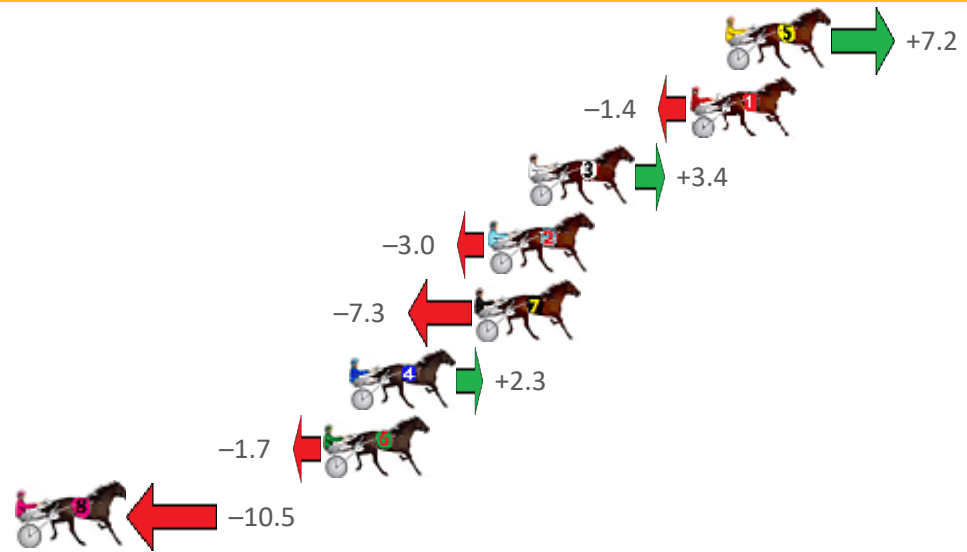

Gloucester Park Race 3 Distance 2130m

Monday, 21 December 2020

Gross Time: 2:36.60 MileRate: 1:58.30 LeadTime: 39.00s First Qtr: 30.80s Second Qtr: 28.50s Third Qtr: 28.50s Fourth Qtr: 29.80s

No Horse	Plc	Margin	Time	800Time (W)	400 Time (W)
5 SIDSTREPO	1	0.0m	2:36.60	57.78s (1)	29.33s (1)
1 GOOD DAY SUNSHINE	2	1.4m	2:36.71	58.40s (0)	29.90s (0)
3 IM DRINKINDOUBLES	3	7.8m	2:37.21	58.05s (0)	29.68s (0)
2 TEPELO STAR	4	9.4m	2:37.33	58.52s (0)	30.13s (0)
7 MAJOR FREEWAY	5	9.9m	2:37.37	58.83s (1)	30.39s (1)
4 MOST DEFINITELY	6	14.9m	2:37.76	58.13s (0)	29.72s (0)
6 CYBER STORM	7	15.9m	2:37.84	58.42s (1)	29.67s (1)
8 LIBBA RACY	8	29.5m	2:38.90	59.06s (1)	30.34s (1)

Finish Position and metres gained from 800m

Sectionals
Powered by

RWWA and provider are not responsible for the completeness or accuracy of any of the information contained herein, and makes no representations about its suitability for any purpose.