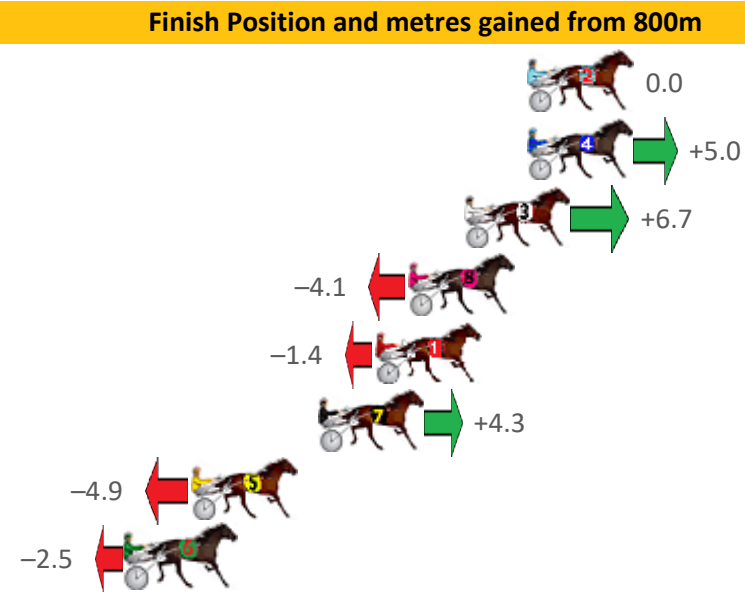

Gloucester Park Race 6 Distance 2130m

Monday, 21 December 2020

Gross Time: 2:34.20 MileRate: 1:56.50 LeadTime: 37.90s First Qtr: 30.30s Second Qtr: 29.80s Third Qtr: 28.30s Fourth Qtr: 27.90s

No Horse	Plc	Margin	Time	800Time (W)	400 Time (W)
2 MISTAHMISTAH	1	0.0m	2:34.20	56.20s (0)	27.90s (0)
4 MISS LIMELIGHT	1	0.0m	2:34.20	55.85s (1)	27.43s (2)
3 BETTYS LASS	3	2.5m	2:34.38	55.73s (1)	27.32s (1)
8 HEADLINE ACT	4	4.7m	2:34.54	56.49s (1)	28.05s (1)
1 JESSIE JOAN	5	6.0m	2:34.64	56.30s (0)	27.97s (0)
7 OUR AMAZING GRACE	6	8.3m	2:34.81	55.90s (0)	27.42s (0)
5 BEJEWELLED	7	13.3m	2:35.18	56.54s (0)	28.12s (0)
6 CHANGINGOFTHEGUAR	8	15.9m	2:35.37	56.37s (1)	27.92s (1)

Sectionals
Powered by

RWWA and provider are not responsible for the completeness or accuracy of any of the information contained herein, and makes no representations about its suitability for any purpose.