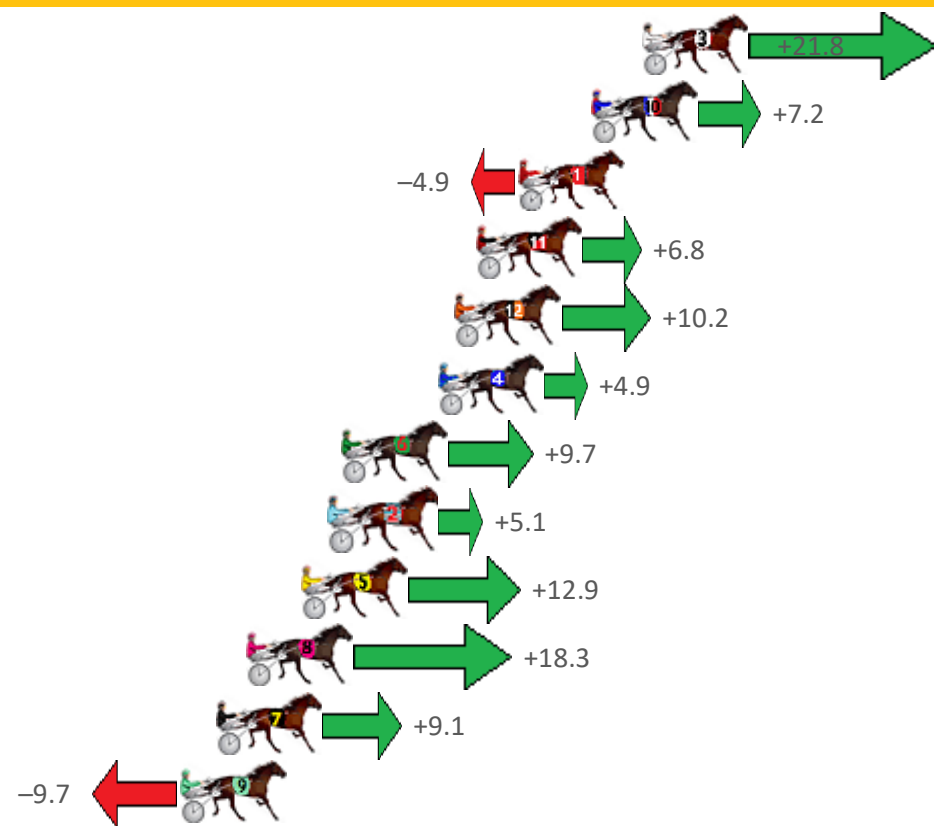

Gloucester Park Race 1 Distance 2130m

Friday, 29 January 2021

Gross Time: 2:33.70 MileRate: 1:56.10 LeadTime: 37.30s First Qtr: 29.80s Second Qtr: 28.40s Third Qtr: 28.70s Fourth Qtr: 29.50s

No Horse	Plc	Margin	Time	800Time (W)	400 Time (W)	Finish Position and metres gained from 800m
3 CARUBA	1	0.0m	2:33.70	56.62s (1)	28.44s (2)	+21.8
10 TWENTYNINE TWELVE	2	2.0m	2:33.85	57.68s (0)	29.34s (1)	+7.2
1 MATTJESTIC STAR	3	4.9m	2:34.08	58.55s (0)	29.86s (0)	-4.9
11 JUST MAKEMINE DIAM	4	6.6m	2:34.21	57.71s (0)	29.40s (0)	+6.8
12 OUR AMAZING GRACE	5	7.4m	2:34.27	57.46s (0)	29.13s (0)	+10.2
4 LIAM NEIL	6	8.1m	2:34.33	57.85s (1)	29.57s (2)	+4.9
6 ACE BROMAC	7	11.9m	2:34.62	57.50s (0)	29.13s (0)	+9.7
2 BEACH SKIPPER	8	12.3m	2:34.65	57.83s (1)	29.21s (1)	+5.1
5 BROOKIES JET	9	13.5m	2:34.74	57.27s (1)	28.92s (1)	+12.9
8 CAVALRY CALL	10	15.7m	2:34.91	56.88s (1)	28.67s (0)	+18.3
7 BACK IN TWENTY	11	16.9m	2:35.01	57.54s (0)	29.08s (0)	+9.1
9 FORGOTTEN HIGHWAY	12	18.3m	2:35.12	58.90s (1)	30.09s (1)	-9.7