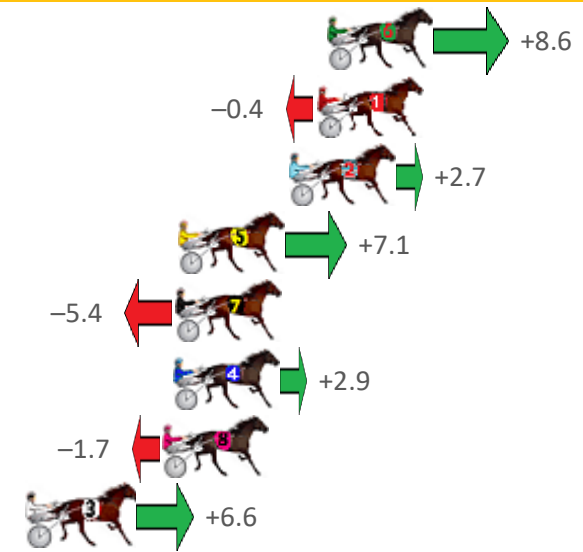

Northam Race 7 Distance 2150m

Tuesday, 5 January 2021

Gross Time: 2:48.10 MileRate: 2:03.50 LeadTime: 45.20s First Qtr: 33.50s Second Qtr: 31.00s Third Qtr: 29.70s Fourth Qtr: 28.70s

No Horse	Plc	Margin	Time	800Time (W)	400 Time (W)
6 TOTO PICASSO	1	0.0m	2:48.10	57.78s (0)	27.94s (0)
1 THE BATMOBILE	2	0.4m	2:48.13	58.43s (0)	28.73s (0)
2 ADDA ROCKINHEAVEN	3	1.5m	2:48.21	58.20s (0)	28.35s (0)
5 ALLTHEWAYTOROYALT	4	5.9m	2:48.54	57.88s (0)	28.06s (0)
7 MANOFTHEPEOPLE	5	6.0m	2:48.55	58.79s (1)	28.97s (1)
4 VICTORIA CALLING	6	6.1m	2:48.56	58.19s (1)	28.29s (1)
8 PERLEE GATES	7	6.5m	2:48.59	58.52s (1)	28.64s (1)
3 FAIRE LA FETE	8	11.8m	2:48.99	57.92s (0)	28.31s (1)

Finish Position and metres gained from 800m

Sectionals
Powered by

PJ HARNESS ANALYSER **NEW**

Learn the power of sectionals

Check us out at www.pjdata.com.au

RWWA and provider are not responsible for the completeness or accuracy of any of the information contained herein, and makes no representations about its suitability for any purpose.