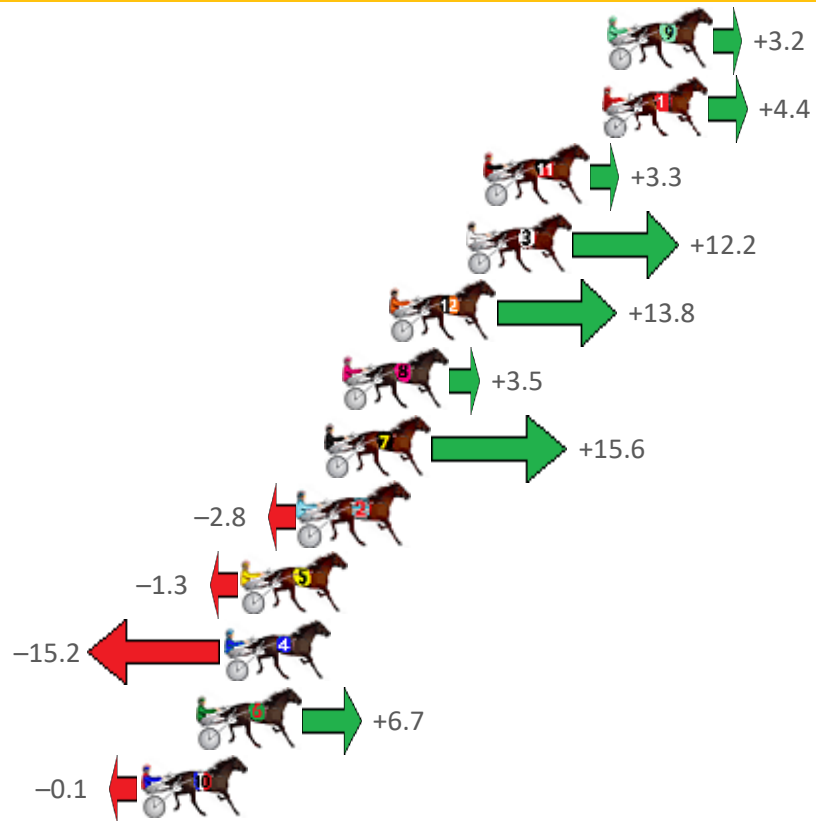

Pinjarra Race 6 Distance 2185m

Monday, 4 January 2021

Gross Time: 2:40.90 MileRate: 1:58.50 LeadTime: 42.30s First Qtr: 31.40s Second Qtr: 30.10s Third Qtr: 28.30s Fourth Qtr: 28.80s

No Horse	Plc	Margin	Time	800Time (W)	400 Time (W)
9 LAWRENCE	1	0.0m	2:40.90	56.87s (1)	28.69s (1)
1 WOODLEA RAGNAR	2	0.2m	2:40.92	56.79s (0)	28.50s (0)
11 BETTOR BE LIVELY	3	4.9m	2:41.27	56.87s (1)	28.42s (1)
3 BACK IN TWENTY	4	5.6m	2:41.32	56.23s (1)	27.80s (1)
12 DELIGHTFULREACTION	5	8.6m	2:41.55	56.12s (1)	27.67s (1)
8 ZOZO MA GOGO	6	10.5m	2:41.69	56.85s (0)	28.33s (0)
7 ALTA RHETT	7	11.2m	2:41.75	55.99s (1)	27.57s (2)
2 RAZOR BROGDEN	8	12.2m	2:41.82	57.30s (0)	28.90s (0)
5 STAR ARMBRO	9	14.5m	2:42.00	57.19s (1)	28.79s (1)
4 WATTABOUT RIOLI	10	15.2m	2:42.05	58.18s (0)	29.89s (0)
6 JILLIBY JAKE	11	16.3m	2:42.13	56.62s (0)	28.12s (0)
10 CHANGE OF ADDRESS	12	18.5m	2:42.30	57.11s (0)	28.59s (0)

Finish Position and metres gained from 800m

Sectionals
Powered by

PJ HARNESS ANALYSER **NEW**

Learn the power of sectionals

Check us out at www.pjdata.com.au

RWWA and provider are not responsible for the completeness or accuracy of any of the information contained herein, and makes no representations about its suitability for any purpose.