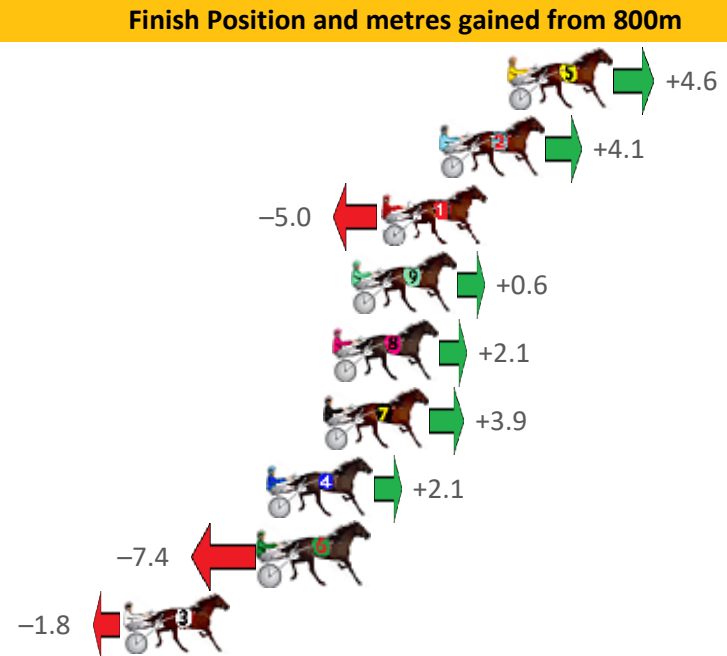

Pinjarra Race 5 Distance 2185m

Monday, 11 January 2021

Gross Time: 2:43.70 MileRate: 2:00.60 LeadTime: 42.20s First Qtr: 31.80s Second Qtr: 31.50s Third Qtr: 29.00s Fourth Qtr: 29.20s

No Horse	Plc	Margin	Time	800Time (W)	400 Time (W)
5 ROCKIN JETSTAR	1	0.0m	2:43.70	57.87s (0)	28.88s (0)
2 HURN	2	2.7m	2:43.91	57.90s (1)	28.92s (2)
1 ROCKNONHEAVENS DO	3	5.0m	2:44.08	58.56s (0)	29.56s (0)
9 KIWI JEWEL	4	6.2m	2:44.17	58.16s (2)	29.49s (2)
8 BARALU	5	6.9m	2:44.23	58.05s (0)	29.03s (0)
7 BREANNA	6	7.3m	2:44.26	57.92s (2)	29.25s (3)
4 MAJOR DAZZLER	7	9.5m	2:44.43	58.05s (1)	29.06s (1)
6 IRON MAGGIE	8	9.8m	2:44.45	58.74s (1)	29.75s (1)
3 SHELLWOOD CHIEF	9	15.2m	2:44.86	58.33s (0)	29.27s (0)