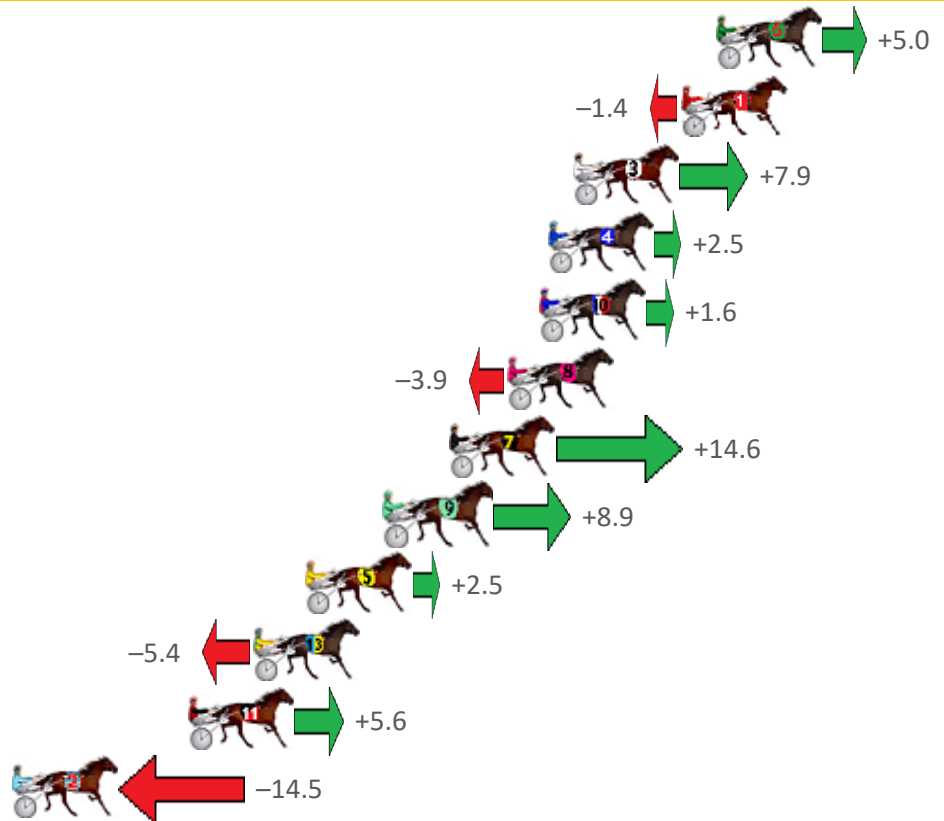

# Bunbury Race 6 Distance 2100m

Saturday, 13 February 2021

Gross Time: 2:31.40 MileRate: 1:56.00 LeadTime: 35.10s First Qtr: 30.90s Second Qtr: 28.50s Third Qtr: 28.40s Fourth Qtr: 28.50s

No Horse	Plc	Margin	Time	800Time (W)	400 Time (W)	Finish Position and metres gained from 800m
6 TEXAS TIGER	1	0.0m	2:31.40	56.55s (1)	28.44s (1)	+5.0
1 CLASSIC CHOICE	2	1.4m	2:31.50	57.00s (0)	28.60s (0)	-1.4
3 PRADASON	3	5.7m	2:31.83	56.34s (1)	27.94s (1)	+7.9
4 POCKET THE CASH	4	6.7m	2:31.90	56.72s (1)	28.34s (1)	+2.5
10 SPORTS PACKAGE	5	7.0m	2:31.92	56.79s (0)	28.09s (0)	+1.6
8 MY PRAYER	6	8.3m	2:32.02	57.18s (0)	28.49s (0)	-3.9
7 CORDERO	7	10.6m	2:32.19	55.87s (0)	27.47s (1)	+14.6
9 BEE JAYS BOY	8	13.1m	2:32.38	56.27s (1)	27.70s (2)	+8.9
5 WARRIORS LEGACY	9	16.3m	2:32.62	56.72s (0)	28.14s (0)	+2.5
13 OURBOYBART	10	18.4m	2:32.78	57.28s (0)	28.60s (0)	-5.4
11 ALTA RHETT	11	21.0m	2:32.97	56.50s (1)	27.86s (1)	+5.6
2 HARLEY ZEST	12	32.3m	2:33.82	57.93s (1)	29.36s (1)	-14.5