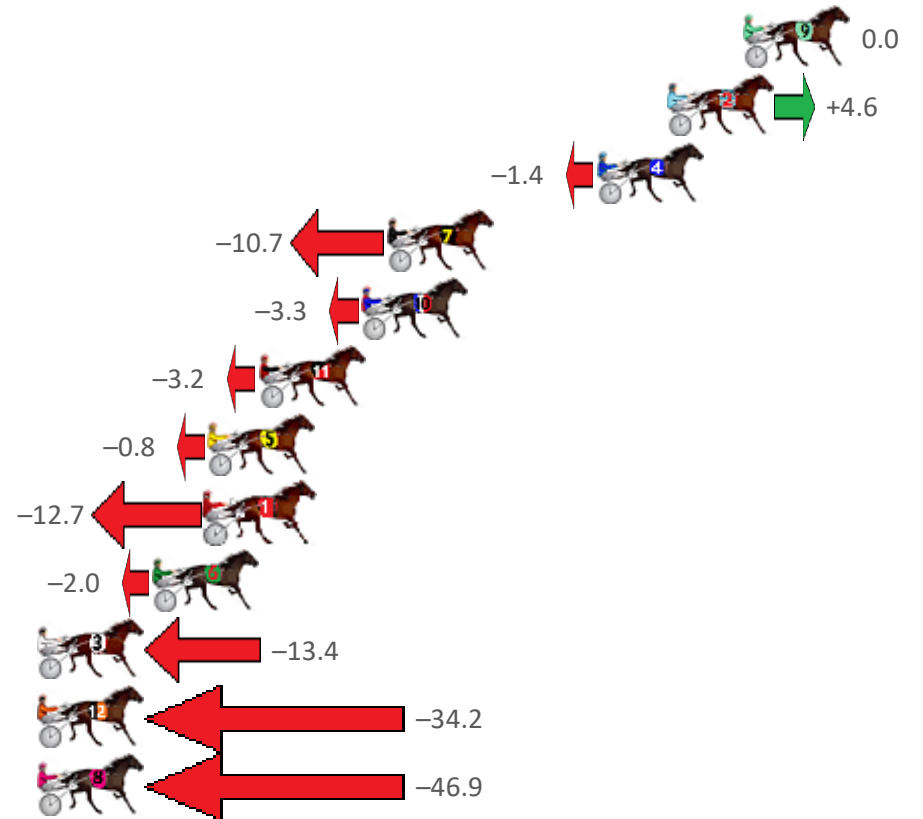

Bunbury Race 4 Distance 2100m

Saturday, 27 March 2021

Gross Time: 2:35.10 MileRate: 1:58.90 LeadTime: 36.00s First Qtr: 31.60s Second Qtr: 30.90s Third Qtr: 29.00s Fourth Qtr: 27.60s

No Horse	Plc	Margin	Time	800Time (W)	400 Time (W)	Finish Position and metres gained from 800m
9 BE ROCK HARD	1	0.0m	2:35.10	56.60s (0)	27.60s (0)	0.0
2 OLLIE OLIVER	2	3.0m	2:35.32	56.28s (1)	27.28s (1)	+4.6
4 TWOBOB CRACKER	3	5.8m	2:35.52	56.70s (0)	27.68s (0)	-1.4
7 TRICKIN	4	14.1m	2:36.12	57.35s (1)	28.35s (1)	-10.7
10 ROCKIN JETSTAR	5	15.1m	2:36.20	56.83s (1)	27.80s (1)	-3.3
11 GENERAL JOLT	6	19.2m	2:36.49	56.83s (1)	27.71s (1)	-3.2
5 MIDDLE OF THE ROAD	7	21.2m	2:36.64	56.66s (1)	27.52s (1)	-0.8
1 TENACIOUS GEORGE	8	21.3m	2:36.65	57.49s (0)	28.28s (0)	-12.7
6 JUSTGIVEMERUBIES	9	23.4m	2:36.80	56.74s (0)	27.37s (1)	-2.0
3 ALTA CAMINO	10	38.0m	2:37.86	57.54s (1)	28.48s (2)	-13.4
12 FIREBALL FRIDAY	11	51.2m	2:38.82	59.01s (0)	29.52s (0)	-34.2
8 LOVEMELOVEMENOT	12	59.7m	2:39.44	59.90s (0)	30.39s (0)	-46.9

Sectionals
Powered by

PJ HARNESS ANALYSER

HORSE REPORTS RAW DATA

All your sectional needs

Check us out at www.pjdata.com.au and now on Facebook

RWWA and provider are not responsible for the completeness or accuracy of any of the information contained herein, and makes no representations about its suitability for any purpose.