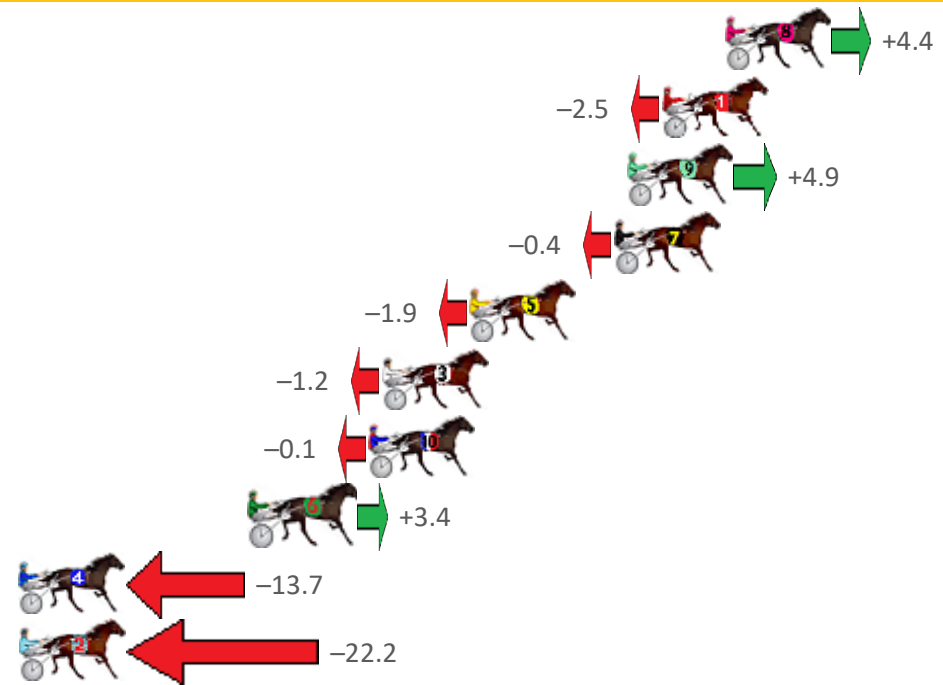

Bunbury Race 3 Distance 2100m

Saturday, 27 March 2021

Gross Time: 2:33.30 MileRate: 1:57.50 LeadTime: 36.20s First Qtr: 31.00s Second Qtr: 30.20s Third Qtr: 28.00s Fourth Qtr: 27.90s

No Horse	Plc	Margin	Time	800Time (W)	400 Time (W)
8 THE EMBEZZLER	1	0.0m	2:33.30	55.59s (0)	27.59s (0)
1 AUCKLAND JET	2	2.5m	2:33.48	56.07s (0)	28.07s (0)
9 TORPEDO ROCK	3	3.9m	2:33.59	55.56s (0)	27.55s (0)
7 THE STARS ABOVE	4	4.4m	2:33.62	55.93s (1)	28.11s (1)
5 APOLLO ROCK	5	10.1m	2:34.04	56.03s (1)	28.32s (2)
3 BAZZA MAC	6	13.6m	2:34.30	55.98s (1)	28.19s (2)
10 STAR BOSS	7	14.1m	2:34.33	55.91s (0)	27.92s (0)
6 MISSTIANO	8	18.8m	2:34.68	55.66s (1)	28.72s (3)
4 DEENAALEE	9	31.9m	2:35.64	56.85s (0)	28.53s (0)
2 LIAURIE	10	39.4m	2:36.19	57.44s (1)	29.13s (1)

Finish Position and metres gained from 800m

Sectionals
Powered by

PJ HARNESS ANALYSER

HORSE REPORTS RAW DATA

All your sectional needs

Check us out at www.pjdata.com.au and now on Facebook

RWWA and provider are not responsible for the completeness or accuracy of any of the information contained herein, and makes no representations about its suitability for any purpose.