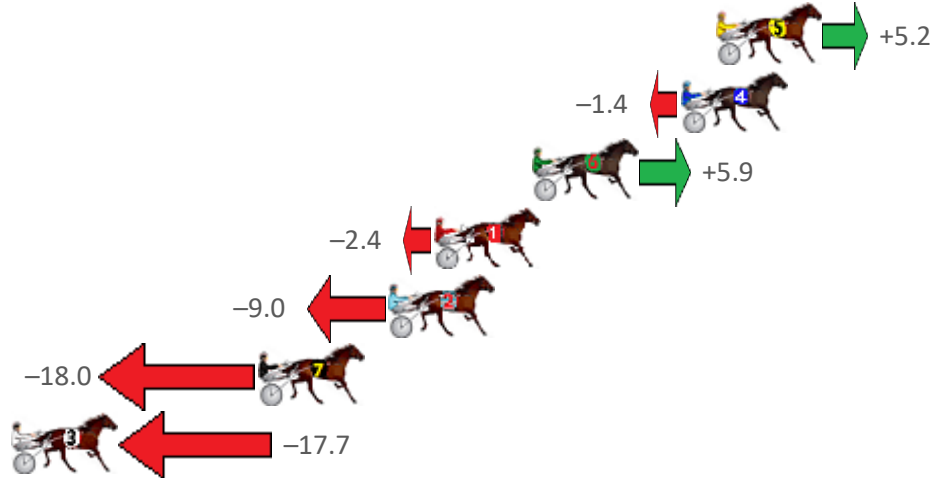

# Pinjarra Race 7 Distance 2185m

Monday, 8 March 2021

Gross Time: 2:39.80 MileRate: 1:57.70 LeadTime: 42.20s First Qtr: 30.60s Second Qtr: 28.50s Third Qtr: 28.90s Fourth Qtr: 29.60s

No Horse	Plc	Margin	Time	800Time (W)	400 Time (W)	Finish Position and metres gained from 800m
5 TALKERUP	1	0.0m	2:39.80	58.12s (1)	29.07s (1)	+5.2
4 THEREUGO	2	1.4m	2:39.91	58.60s (0)	29.70s (0)	-1.4
6 CAPTAIN PROUD	3	7.3m	2:40.37	58.07s (0)	29.45s (0)	+5.9
1 STAR ARMBRO	4	11.2m	2:40.67	58.67s (0)	29.60s (2)	-2.4
2 EXTREME PRINCE	5	13.0m	2:40.81	59.15s (0)	30.19s (0)	-9.0
7 MATTJESTIC STAR	6	18.2m	2:41.21	59.81s (1)	30.78s (1)	-18.0
3 TANAKA EAGLE	7	28.7m	2:42.03	59.79s (1)	30.52s (1)	-17.7