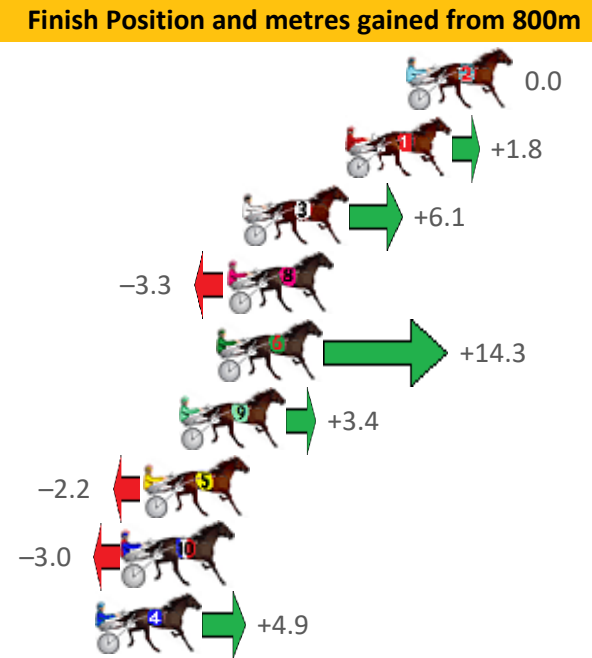

Gloucester Park Race 7 Distance 2130m

Friday, 23 April 2021

Gross Time: 2:38.90 MileRate: 2:00.00 LeadTime: 39.50s First Qtr: 32.10s Second Qtr: 29.80s Third Qtr: 29.40s Fourth Qtr: 28.10s

No Horse	Plc	Margin	Time	800Time (W)	400 Time (W)
2 MY CARBON COPY	1	0.0m	2:38.90	57.50s (0)	28.10s (0)
1 MISTER ARDEE	2	2.4m	2:39.08	57.37s (0)	27.97s (0)
3 A BOY NAMED ROSIE	3	6.5m	2:39.38	57.06s (0)	27.69s (0)
8 ROCKNROLL WHITBY	4	7.1m	2:39.42	57.74s (1)	28.36s (1)
6 THE BLACK CARDINAL	5	7.5m	2:39.45	56.48s (0)	27.10s (1)
9 PIERRE WHITBY	6	9.0m	2:39.56	57.26s (1)	27.89s (1)
5 TWENTYNINE TWELVE	7	10.4m	2:39.67	57.66s (1)	28.28s (1)
10 OUR SEQUEL	8	11.2m	2:39.73	57.71s (0)	28.31s (0)
4 C C CHEVRON	9	12.3m	2:39.81	57.15s (0)	27.77s (0)

Sectionals
Powered by

RWWA and provider are not responsible for the completeness or accuracy of any of the information contained herein, and makes no representations about its suitability for any purpose.