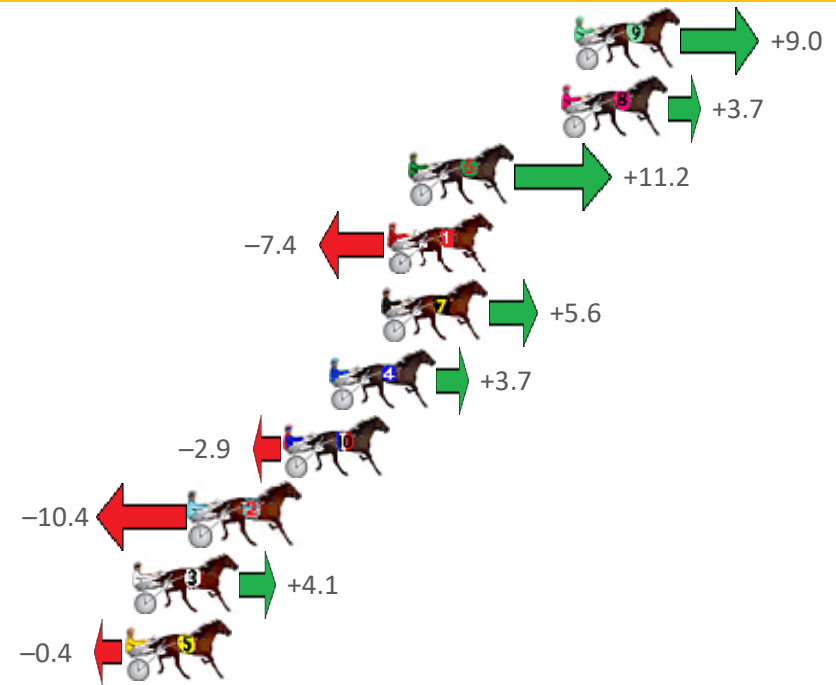

Bunbury Race 6 Distance 2100m

Saturday, 8 May 2021

Gross Time: 2:34.70 MileRate: 1:58.60 LeadTime: 35.90s First Qtr: 30.60s Second Qtr: 30.10s Third Qtr: 29.40s Fourth Qtr: 28.70s

No	Horse	Plc	Margin	Time	800Time (W)	400 Time (W)
9	WAR CLUB	1	0.0m	2:34.70	57.45s (1)	28.09s (1)
8	JAXON JONES	2	0.5m	2:34.74	57.83s (0)	28.44s (0)
6	STAR BOSS	3	6.6m	2:35.20	57.29s (0)	27.86s (0)
1	ROCKIN JETSTAR	4	7.4m	2:35.26	58.63s (0)	29.23s (0)
7	FRANCO HAMMOND	5	7.6m	2:35.27	57.70s (0)	28.29s (0)
4	SAGATIOUS	6	9.7m	2:35.43	57.83s (1)	28.48s (1)
10	SWEETDREAM TRUNKE	7	11.5m	2:35.57	58.31s (0)	28.88s (0)
2	CLASSY COLBY	8	15.2m	2:35.85	58.85s (1)	29.47s (1)
3	BAILEY MAJOR	9	17.5m	2:36.02	57.80s (1)	28.58s (1)
5	MAJOR CORRIDA	10	17.8m	2:36.04	58.13s (1)	28.84s (2)

Finish Position and metres gained from 800m

Sectionals
Powered by

PJ HARNESS ANALYSER

Version 3.05
Out Now!

HORSE REPORTS / RAW DATA

All your sectional needs

Check us out at www.pjdata.com.au

RWWA and provider are not responsible for the completeness or accuracy of any of the information contained herein, and makes no representations about its suitability for any purpose.