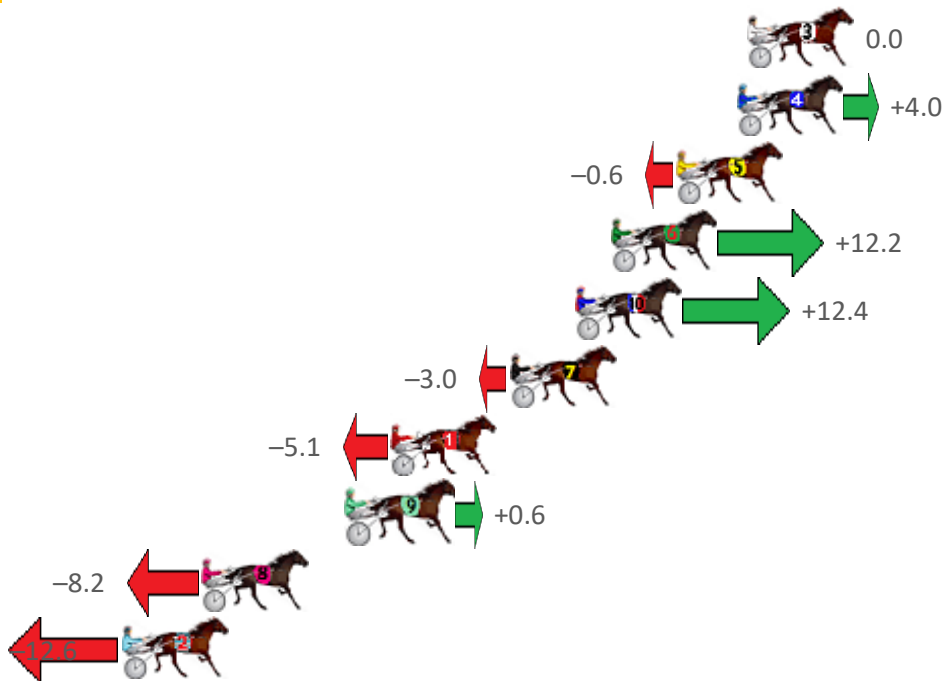

Bunbury Race 3 Distance 2100m

Saturday, 8 May 2021

Gross Time: 2:35.40 MileRate: 1:59.10 LeadTime: 35.90s First Qtr: 31.30s Second Qtr: 29.50s Third Qtr: 28.70s Fourth Qtr: 30.00s

No Horse	Plc	Margin	Time	800Time (W)	400 Time (W)	Finish Position and metres gained from 800m
3 CAMEOS DELIGHT	1	0.0m	2:35.40	58.70s (0)	30.00s (0)	0.0
4 KITTY GO ROUND	2	0.4m	2:35.43	58.41s (0)	29.69s (0)	+4.0
5 HILLVIEW BONDI	3	2.8m	2:35.62	58.74s (1)	30.21s (1)	-0.6
6 HALLOWEEN QUEEN	4	5.4m	2:35.82	57.81s (0)	28.88s (0)	+12.2
10 MEGA MACH	5	6.8m	2:35.93	57.80s (2)	29.93s (1)	+12.4
7 LAMOUR DOTTIE	6	9.4m	2:36.14	58.92s (1)	30.63s (2)	-3.0
1 THATS SO FETCH	7	14.1m	2:36.51	59.07s (0)	30.07s (0)	-5.1
9 OCEAN EVE	8	15.8m	2:36.64	58.66s (1)	30.19s (1)	+0.6
8 LIKA MISSILE	9	21.6m	2:37.10	59.30s (0)	29.90s (2)	-8.2
2 OURCARIBBEANCRUISE	10	24.8m	2:37.35	59.62s (1)	30.34s (1)	-12.6

Sectionals
Powered by

PJ HARNESS ANALYSER

Version 3.05
Out Now!

HORSE REPORTS / RAW DATA

All your sectional needs

Check us out at www.pjdata.com.au

RWWA and provider are not responsible for the completeness or accuracy of any of the information contained herein, and makes no representations about its suitability for any purpose.