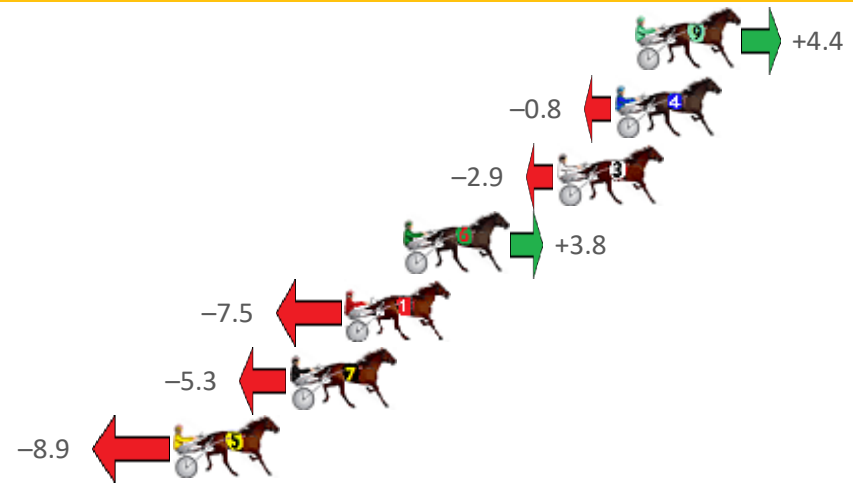

Northam Race 2 Distance 1780m

Friday, 30 April 2021

Gross Time: 2:13.20 MileRate: 2:00.40 LeadTime: 12.90s First Qtr: 29.70s Second Qtr: 31.90s Third Qtr: 29.30s Fourth Qtr: 29.40s

No Horse	Plc	Margin	Time	800Time (W)	400 Time (W)
9 GIRLFROMDANDALUP	1	0.0m	2:13.20	58.38s (1)	29.03s (1)
4 AY JAYS DREAM	2	0.8m	2:13.26	58.76s (0)	29.46s (0)
3 EL JESSIE	3	3.1m	2:13.44	58.91s (1)	29.58s (1)
6 I WORK OUT	4	9.2m	2:13.91	58.42s (0)	28.90s (0)
1 LAVINJANE	5	11.5m	2:14.09	59.25s (0)	29.76s (0)
7 HALLOWEEN QUEEN	6	13.7m	2:14.26	59.09s (0)	29.44s (1)
5 FOXY ROSE	7	18.3m	2:14.61	59.35s (1)	30.43s (2)

Finish Position and metres gained from 800m

Sectionals
Powered by

PJ HARNESS ANALYSER Version 3.05 Out Now!
HORSE REPORTS / RAW DATA
All your sectional needs
Check us out at www.pjdata.com.au

RWWA and provider are not responsible for the completeness or accuracy of any of the information contained herein, and makes no representations about its suitability for any purpose.