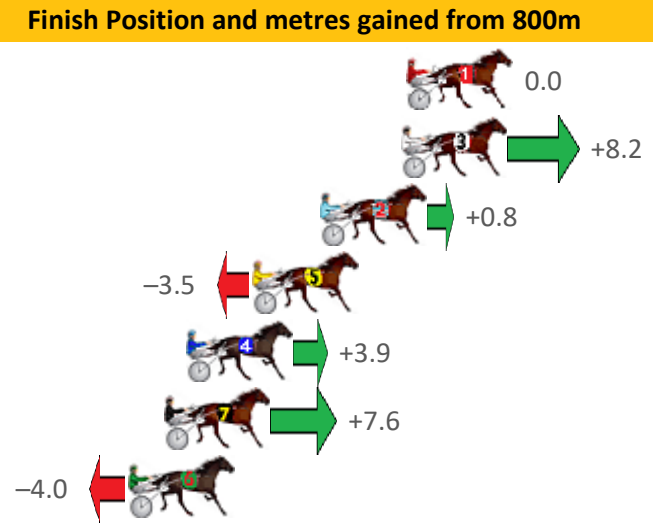

# Gloucester Park Race 1 Distance 2130m

Friday, 24 September 2021

Gross Time: 2:35.20 MileRate: 1:57.30 LeadTime: 38.50s First Qtr: 30.50s Second Qtr: 29.60s Third Qtr: 28.60s Fourth Qtr: 28.00s

No Horse	Plc	Margin	Time	800Time (W)	400 Time (W)
1 ALTA ENGEN	1	0.0m	2:35.20	56.60s (0)	28.00s (0)
3 ALTA INTRIGUE	2	0.2m	2:35.21	56.02s (0)	27.36s (0)
2 BLUE BLAZER	3	3.4m	2:35.45	56.54s (0)	27.87s (0)
5 MIRACLE MOOSE	4	6.1m	2:35.65	56.85s (1)	28.20s (1)
4 ROCK ME OVER	5	8.7m	2:35.84	56.33s (0)	27.53s (0)
7 WHATABRO	6	9.6m	2:35.91	56.07s (0)	27.28s (0)
6 IDEAL LINER	7	11.0m	2:36.01	56.88s (1)	28.14s (1)