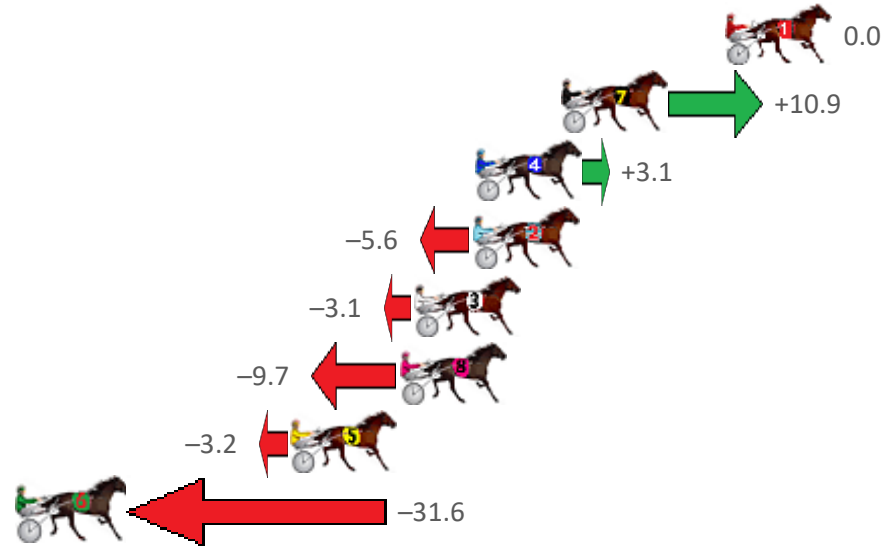

# Gloucester Park Race 9 Distance 2130m

Friday, 24 September 2021

Gross Time: 2:36.10 MileRate: 1:58.00 LeadTime: 37.00s First Qtr: 30.80s Second Qtr: 30.20s Third Qtr: 29.20s Fourth Qtr: 28.90s

No Horse	Plc	Margin	Time	800Time (W)	400 Time (W)	Finish Position and metres gained from 800m
1 HIGH PRICE	1	0.0m	2:36.10	58.10s (0)	28.90s (0)	0.0
7 PAUL EDWARD	2	6.5m	2:36.59	57.31s (1)	28.06s (2)	+10.9
4 LOUCID DREAMS	3	9.9m	2:36.85	57.88s (1)	28.62s (2)	+3.1
2 PETER ROMEO	4	10.0m	2:36.86	58.50s (0)	29.32s (0)	-5.6
3 PATH OF GOLD	5	12.3m	2:37.03	58.32s (0)	29.17s (0)	-3.1
8 SWINGBAND	6	12.9m	2:37.08	58.80s (1)	29.57s (1)	-9.7
5 SEE THE WORLD	7	17.2m	2:37.40	58.33s (0)	29.17s (0)	-3.2
6 RAMBO RABBIT	8	39.4m	2:39.09	60.38s (1)	30.97s (1)	-31.6