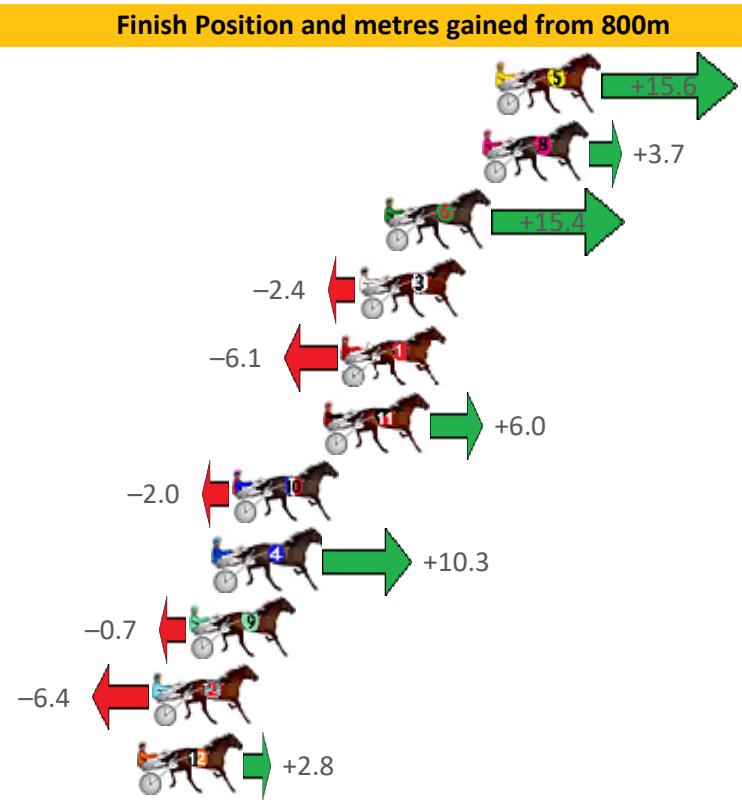

Pinjarra Race 7 Distance 2185m

Monday, 5 October 2020

Gross Time: 2:39.80 MileRate: 1:57.70 LeadTime: 42.00s First Qtr: 29.90s Second Qtr: 29.90s Third Qtr: 29.30s Fourth Qtr: 28.70s

No Horse	Plc	Margin	Time	800Time (W)	400 Time (W)
5 THEJEWELINHEREYE	1	0.0m	2:39.80	56.88s (1)	28.02s (1)
8 ANVIL ROLLOVER	2	0.5m	2:39.84	57.73s (0)	28.44s (0)
6 STARLIGHT DESTINY	3	4.4m	2:40.13	56.89s (1)	27.99s (1)
3 DISCO UNDER FIRE	4	5.4m	2:40.21	58.17s (1)	29.09s (1)
1 AMERICAN ROCK	5	6.1m	2:40.26	58.44s (0)	29.14s (0)
11 BATAVIA SILVERLINE	6	6.8m	2:40.31	57.57s (0)	28.27s (0)
10 FLYING MISTER IDEAL	7	10.4m	2:40.58	58.14s (0)	28.83s (0)
4 MINIMUM WAGE	8	11.1m	2:40.64	57.26s (0)	28.04s (1)
9 TELLMETOATTACK	9	12.1m	2:40.71	58.05s (1)	29.55s (2)
2 BETTOR FINISH	10	13.6m	2:40.82	58.46s (1)	29.33s (1)
12 SIR NICHOLAS	11	14.2m	2:40.87	57.80s (0)	28.49s (0)