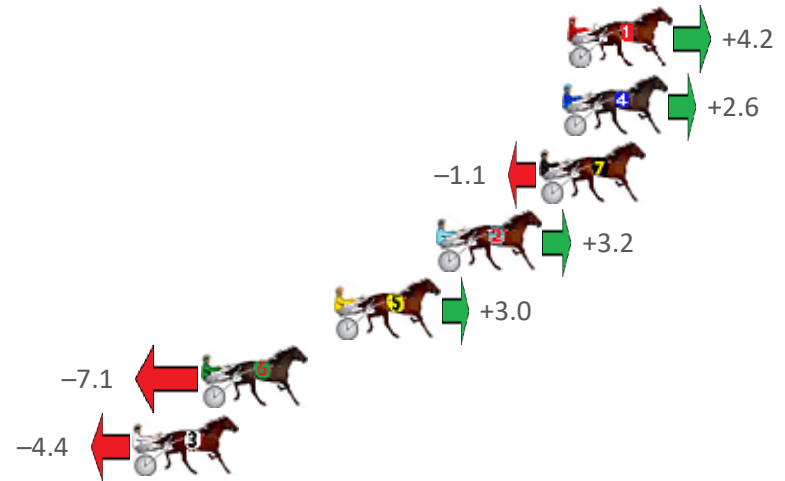

Bunbury Race 5 Distance 2100m

Saturday, 5 June 2021

Gross Time: 2:31.80 MileRate: 1:56.30 LeadTime: 36.30s First Qtr: 30.90s Second Qtr: 29.10s Third Qtr: 27.80s Fourth Qtr: 27.70s

No Horse	Plc	Margin	Time	800Time (W)	400 Time (W)
1 POCKET THE CASH	1	0.0m	2:31.80	55.21s (0)	27.40s (0)
4 FANCI A DANCE	2	0.2m	2:31.81	55.32s (1)	27.66s (1)
7 PRADASON	3	1.1m	2:31.88	55.58s (0)	27.78s (0)
2 MASTER LEIGHTON	4	5.2m	2:32.18	55.28s (0)	27.44s (0)
5 BUDD SIDEWINDER	5	9.2m	2:32.47	55.29s (1)	27.49s (1)
6 MISTER MACH	6	14.5m	2:32.86	55.99s (1)	28.18s (1)
3 ONE FOR SASSY	7	17.2m	2:33.05	55.80s (0)	27.87s (0)

Finish Position and metres gained from 800m

Sectionals
Powered by

PJ HARNESS ANALYSER Version 3.05 Out Now!
HORSE REPORTS / RAW DATA
All your sectional needs
Check us out at www.pjdata.com.au

RWWA and provider are not responsible for the completeness or accuracy of any of the information contained herein, and makes no representations about its suitability for any purpose.