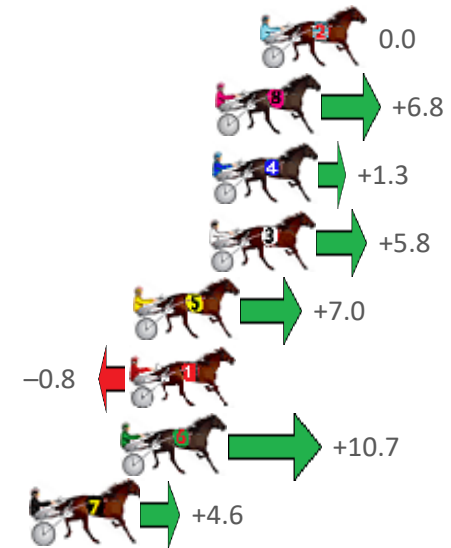

Finish Position and metres gained from 800m

Sectionals
Powered by

PJ HARNESS ANALYSER Version 3.05 Out Now!
HORSE REPORTS / RAW DATA
 All your sectional needs Check us out at www.pjdata.com.au

RWWA and provider are not responsible for the completeness or accuracy of any of the information contained herein, and makes no representations about its suitability for any purpose.