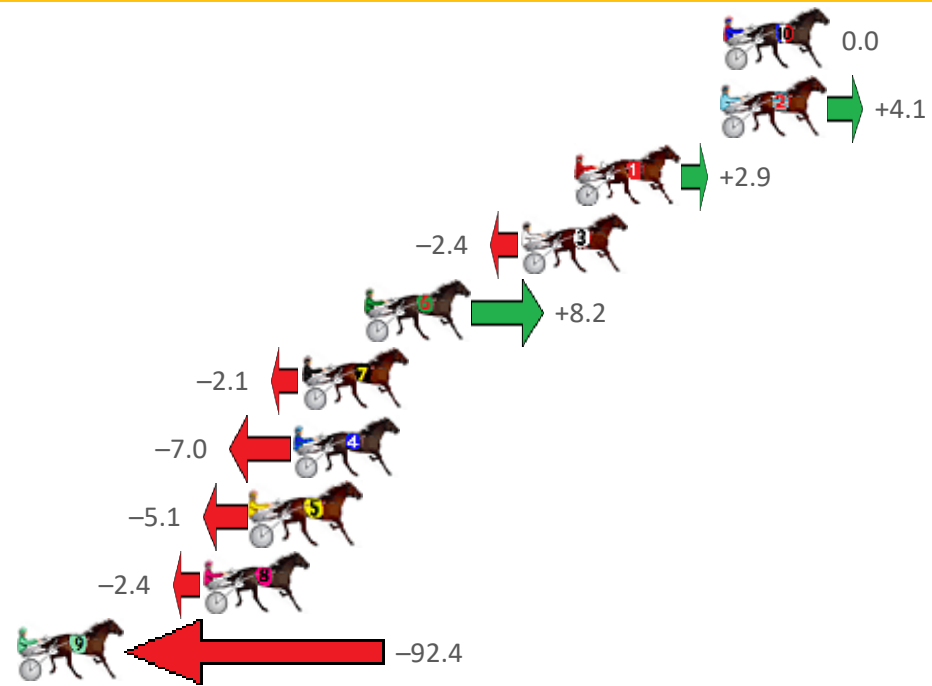

Gloucester Park Race 6 Distance 2130m

Tuesday, 15 June 2021

Gross Time: 2:35.70 MileRate: 1:57.70 LeadTime: 37.10s First Qtr: 30.30s Second Qtr: 29.40s Third Qtr: 29.80s Fourth Qtr: 29.10s

No Horse	Plc	Margin	Time	800Time (W)	400 Time (W)
10 BETTOR GET IT ON	1	0.0m	2:35.70	58.90s (0)	29.10s (0)
2 DONTWAITFORME	2	0.1m	2:35.71	58.60s (0)	28.93s (1)
1 SHELLNA	3	5.9m	2:36.15	58.69s (0)	29.03s (0)
3 KIWI JEWEL	4	8.0m	2:36.31	59.08s (1)	29.40s (2)
6 SOUTHERN BELLE	5	14.2m	2:36.78	58.30s (0)	28.81s (0)
7 ALTAS ANGEL	6	16.7m	2:36.97	59.05s (1)	29.51s (1)
4 FARAWAYEYES	7	17.0m	2:37.00	59.41s (1)	29.04s (2)
5 EXPRESS BEAUTY	8	18.7m	2:37.13	59.27s (0)	29.45s (0)
8 MAJOR JADE	9	20.6m	2:37.27	59.08s (0)	28.96s (2)
9 YO TE AMO HAITCH	10	93.6m	2:42.85	65.66s (1)	34.55s (1)

Finish Position and metres gained from 800m

Sectionals
Powered by

PJ HARNESS ANALYSER Version 3.05 Out Now!
HORSE REPORTS / RAW DATA
All your sectional needs
Check us out at www.pjdata.com.au

RWAA and provider are not responsible for the completeness or accuracy of any of the information contained herein, and makes no representations about its suitability for any purpose.