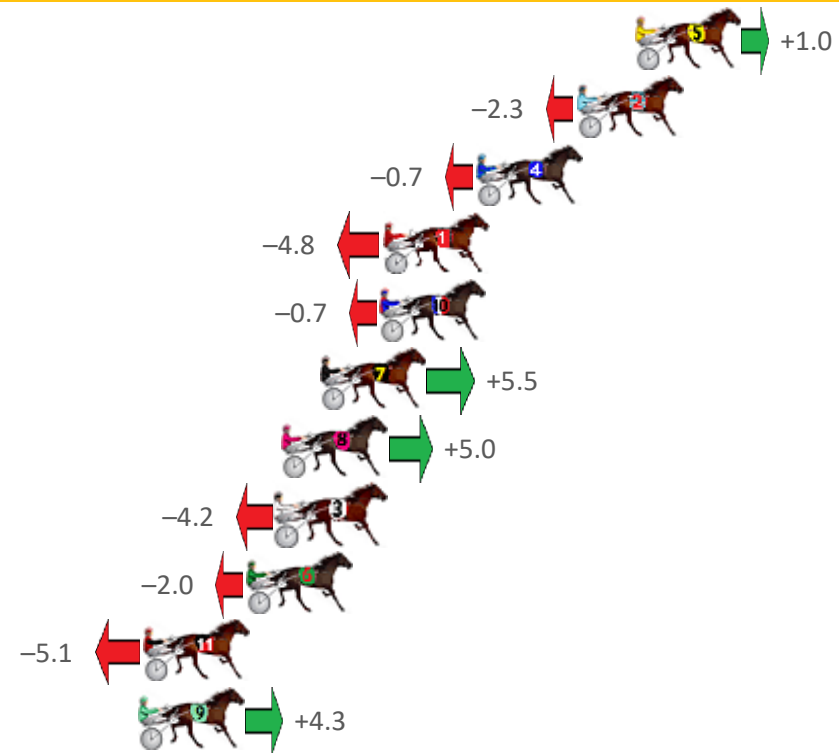

Finish Position and metres gained from 800m

Sectionals
Powered by

PJ HARNESS ANALYSER Version 3.05
HORSE REPORTS / RAW DATA Out Now!

All your sectional needs

Check us out at www.pjdata.com.au

RWWA and provider are not responsible for the completeness or accuracy of any of the information contained herein, and makes no representations about its suitability for any purpose.