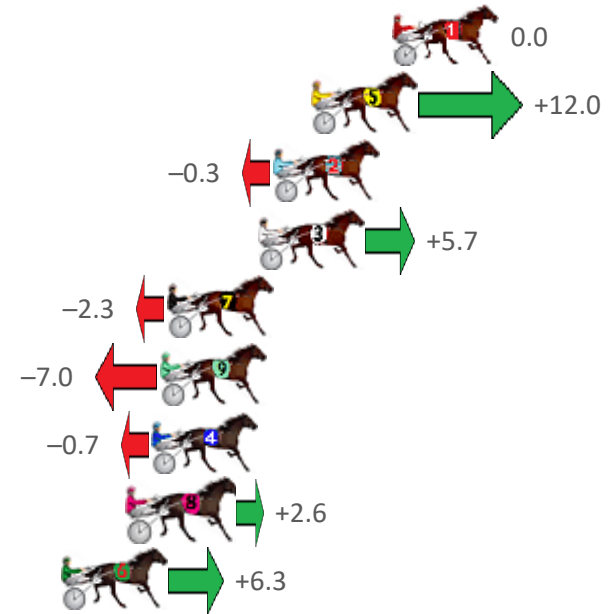

Gloucester Park Race 8 Distance 2536m

Tuesday, 15 June 2021

Gross Time: 3:16.00 MileRate: 2:04.40 LeadTime: 73.90s First Qtr: 32.40s Second Qtr: 30.80s Third Qtr: 29.70s Fourth Qtr: 29.20s

No Horse	Plc	Margin	Time	800Time (W)	400 Time (W)
1 THE RIGHTEOUS	1	0.0m	3:16.00	58.90s (0)	29.20s (0)
5 PERLEE GATES	2	3.2m	3:16.25	58.02s (1)	28.79s (2)
2 RAGING ROMEO	3	4.7m	3:16.36	58.92s (0)	29.21s (0)
3 ADDA SPOILT MAJOR	4	5.3m	3:16.41	58.48s (1)	29.29s (2)
7 JILLIBY JAKE	5	8.9m	3:16.68	59.07s (1)	29.38s (1)
9 KATA NOI BEACH	6	9.2m	3:16.70	59.41s (1)	29.71s (1)
4 MAJOR ARTIST	7	9.5m	3:16.73	58.95s (0)	29.22s (0)
8 BETABEEASY	8	10.4m	3:16.80	58.71s (0)	28.95s (0)
6 ROCKINTHEBOX	9	13.1m	3:17.00	58.44s (1)	29.29s (3)

Finish Position and metres gained from 800m

Sectionals
Powered by

RWWA and provider are not responsible for the completeness or accuracy of any of the information contained herein, and makes no representations about its suitability for any purpose.