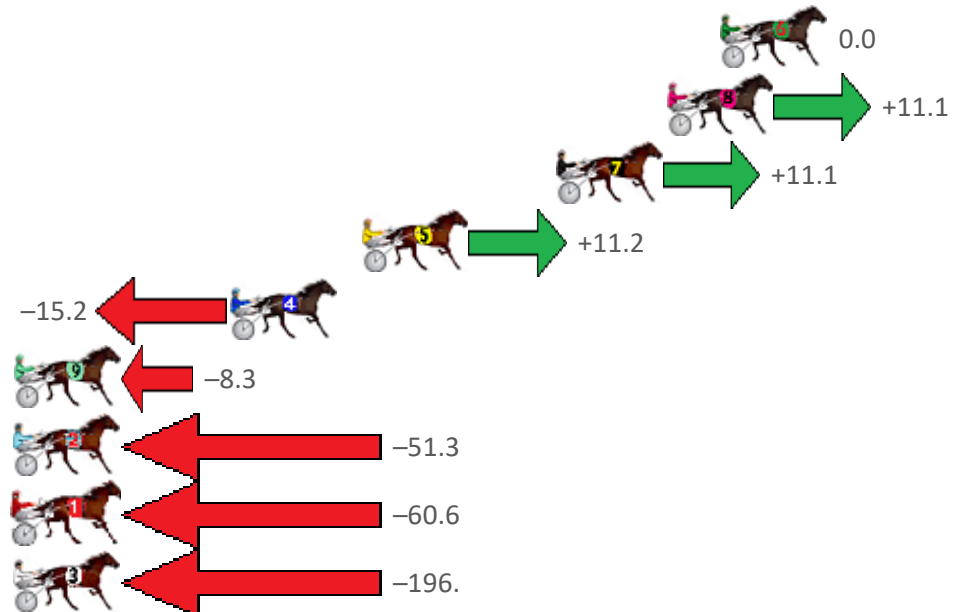

Pinjarra Race 4 Distance 2185m

Monday, 7 June 2021

Gross Time: 2:41.80 MileRate: 1:59.20 LeadTime: 42.30s First Qtr: 31.60s Second Qtr: 30.60s Third Qtr: 29.30s Fourth Qtr: 28.00s

No Horse	Plc	Margin	Time	800Time (W)	400 Time (W)	Finish Position and metres gained from 800m
6 AUSSIE SCOOTER	1	0.0m	2:41.80	57.30s (0)	28.00s (0)	0.0
8 BURGHLEY SHARD	2	2.1m	2:41.95	56.51s (0)	27.98s (1)	+11.1
7 ALTA HURRAH	3	6.5m	2:42.28	56.51s (0)	27.94s (1)	+11.1
5 ZAC YOUR NOBODY	4	14.2m	2:42.85	56.50s (1)	28.13s (1)	+11.2
4 THE BANDS PLAYING	5	19.4m	2:43.23	58.38s (0)	28.96s (0)	-15.2
9 LOOKIN GOOD LOCKIE	6	29.3m	2:43.96	57.89s (1)	28.97s (2)	-8.3
2 IM RIDDLER	7	67.9m	2:46.80	60.95s (1)	30.40s (0)	-51.3
1 THATS SO FETCH	8	69.6m	2:46.92	61.62s (0)	31.24s (0)	-60.6
3 DOMANDE	9	208.8m	2:57.17	71.29s (1)	39.26s (0)	-196.