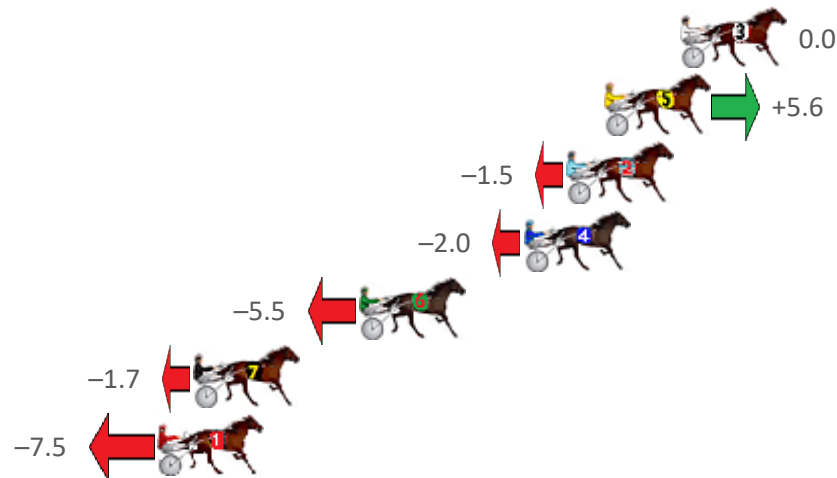

Pinjarra Race 8 Distance 2185m

Monday, 7 June 2021

Gross Time: 2:40.20 MileRate: 1:58.00 LeadTime: 42.50s First Qtr: 32.10s Second Qtr: 30.10s Third Qtr: 26.80s Fourth Qtr: 28.70s

No Horse	Plc	Margin	Time	800Time (W)	400 Time (W)	Finish Position and metres gained from 800m
5 EXTRADITE	1	0.0m	2:40.20	55.50s (0)	28.61s (0)	0.0 
8 SHANWAY	2	5.4m	2:40.61	55.22s (0)	28.10s (0)	+4.0 
6 QUEEN SHENANDOAH	3	11.0m	2:41.03	55.53s (2)	28.93s (1)	-0.4 
4 DREDLOCK ROCKSTAR	4	16.0m	2:41.41	55.76s (1)	28.93s (2)	-3.8 
9 HEAVENS SHOWGIRL	5	18.9m	2:41.62	56.45s (2)	30.05s (1)	-13.7 
7 TO INFINITYNBeyond	6	20.6m	2:41.75	55.98s (0)	28.77s (0)	-7.0 
1 SUZIES GEM	7	23.3m	2:41.96	56.79s (0)	29.71s (0)	-18.7 
3 TALKERUP	8	30.4m	2:42.49	57.39s (1)	29.68s (1)	-27.4 
2 MATTJESTIC STAR	9	41.1m	2:43.30	57.82s (1)	30.18s (2)	-33.7 

Pinjarra Race 9 Distance 2116m

Monday, 7 June 2021

Gross Time: 2:38.40 MileRate: 1:59.90 LeadTime: 38.30s First Qtr: 31.80s Second Qtr: 31.30s Third Qtr: 28.90s Fourth Qtr: 28.10s

No Horse	Plc	Margin	Time	800Time (W)	400 Time (W)	Finish Position and metres gained from 800m
3 DOUBLE UP	1	0.0m	2:38.40	57.00s (0)	28.10s (0)	0.0
5 THE CODE BREAKER	2	3.0m	2:38.62	56.60s (0)	27.71s (0)	+5.6
2 ROCKY THE OUTLAW	3	4.5m	2:38.73	57.11s (1)	28.33s (1)	-1.5
4 HIT THE SKY	4	6.2m	2:38.86	57.14s (0)	28.23s (0)	-2.0
6 MANOFTHEPEOPLE	5	12.7m	2:39.34	57.39s (1)	28.54s (1)	-5.5
7 RABCHENKO	6	19.3m	2:39.83	57.12s (0)	28.76s (2)	-1.7
1 PERLEE GATES	7	20.7m	2:39.93	57.53s (0)	28.65s (1)	-7.5