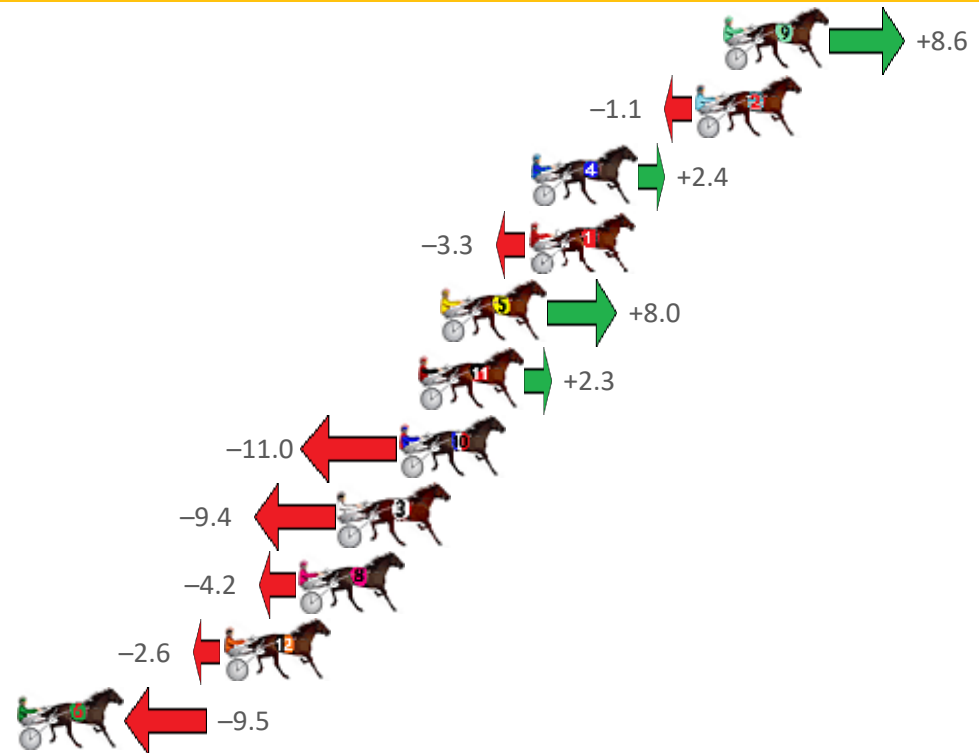

Pinjarra Race 7 Distance 2185m

Monday, 14 June 2021

Gross Time: 2:40.50 MileRate: 1:58.20 LeadTime: 42.70s First Qtr: 31.70s Second Qtr: 29.70s Third Qtr: 28.60s Fourth Qtr: 27.80s

No Horse	Plc	Margin	Time	800Time (W)	400 Time (W)
9 SAGANO	1	0.0m	2:40.50	55.80s (0)	27.18s (0)
2 SEE YA WRITE	2	1.1m	2:40.58	56.48s (0)	27.88s (0)
4 THE VERANDAH	3	7.6m	2:41.06	56.23s (1)	27.50s (1)
1 WARRIORS LEGACY	4	7.7m	2:41.06	56.63s (0)	28.00s (0)
5 SECRET OPERATION	5	11.2m	2:41.32	55.84s (1)	27.11s (1)
11 VALENTINES BROOK	6	12.1m	2:41.38	56.24s (1)	27.49s (1)
10 MINI MINE YET	7	12.8m	2:41.44	57.17s (1)	28.50s (1)
3 ARTS DASH	8	15.2m	2:41.61	57.06s (1)	28.33s (1)
8 THE WATCH MAKER	9	16.8m	2:41.73	56.69s (0)	27.92s (0)
12 TO INFINITYNBeyond	10	19.8m	2:41.95	56.58s (0)	27.73s (0)
6 RENAISSANCE ART	11	34.5m	2:43.02	57.07s (0)	28.25s (0)

Finish Position and metres gained from 800m

Sectionals
Powered by

RWWA and provider are not responsible for the completeness or accuracy of any of the information contained herein, and makes no representations about its suitability for any purpose.