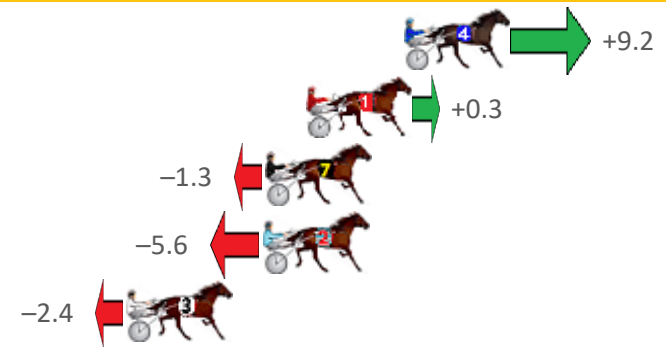

Bunbury Race 6 Distance 2100m

Saturday, 17 July 2021

Gross Time: 2:36.30 MileRate: 1:59.80 LeadTime: 38.50s First Qtr: 32.10s Second Qtr: 29.10s Third Qtr: 28.00s Fourth Qtr: 28.60s

No Horse	Plc	Margin	Time	800Time (W)	400 Time (W)
4 THEYCALL ME STOOGIE	1	0.0m	2:36.30	55.95s (0)	27.95s (0)
1 HES THUNDER	2	3.9m	2:36.59	56.58s (0)	28.55s (0)
7 MUFASA	3	5.5m	2:36.71	56.69s (1)	28.79s (1)
2 GOV STARZZZ	4	5.6m	2:36.72	56.99s (0)	29.00s (0)
3 JUSTLIKE TURBO	5	11.0m	2:37.13	56.77s (1)	28.88s (1)

Finish Position and metres gained from 800m

Sectionals
Powered by

PJ HARNESS ANALYSER Version 3.05 Out Now!
HORSE REPORTS / RAW DATA
All your sectional needs Check us out at www.pjdata.com.au

RWWA and provider are not responsible for the completeness or accuracy of any of the information contained herein, and makes no representations about its suitability for any purpose.