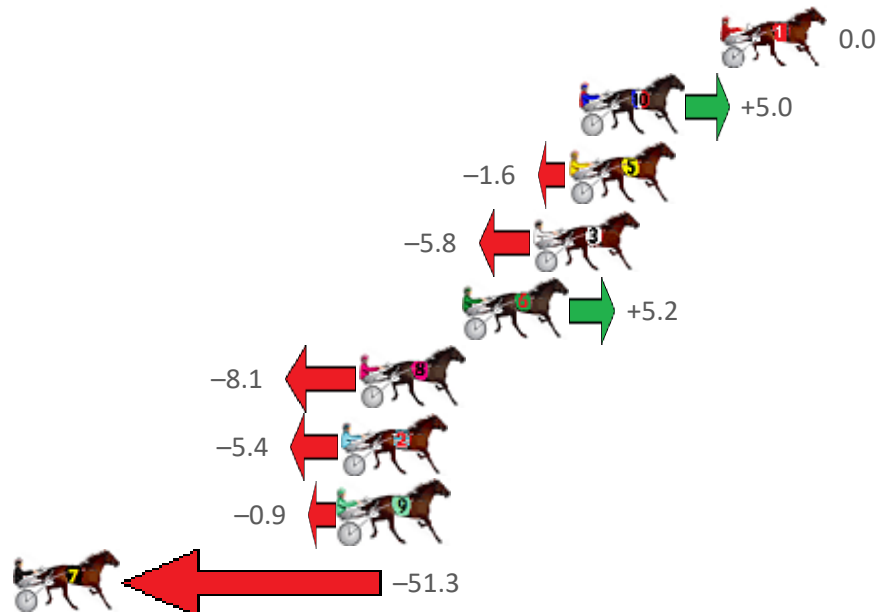

# Central Wheatbelt Race 3 Distance 2130m

Sunday, 15 August 2021

Gross Time: 2:40.80 MileRate: 2:01.50 LeadTime: 38.90s First Qtr: 32.30s Second Qtr: 30.40s Third Qtr: 29.50s Fourth Qtr: 29.70s

NoHorse	Plc	Margin	Time	800Time (W)	400 Time (W)	Finish Position and metres gained from 800m
1 GOODEALEHMADDIE	1	0.0m	2:40.80	59.20s (0)	29.70s (0)	0.0
10 MAGICAL MYSTY	2	5.6m	2:41.24	58.83s (1)	29.43s (2)	+5.0
5 FOLLOW MY STRIDE	3	6.0m	2:41.27	59.32s (0)	29.80s (0)	-1.6
3 FLEUR DU MAQUIS	4	7.4m	2:41.38	59.63s (1)	30.00s (1)	-5.8
6 GO WIDGIE	5	10.2m	2:41.59	58.82s (1)	29.45s (2)	+5.2
8 COURAGE TO DANCE	6	14.3m	2:41.91	59.80s (1)	30.37s (2)	-8.1
2 SWEETDREAM TRUNKE	7	15.0m	2:41.97	59.60s (0)	30.13s (0)	-5.4
9 I AM PINK	8	15.1m	2:41.98	59.27s (0)	29.81s (0)	-0.9
7 BATAVIA STREAMLINE	9	73.5m	2:46.52	62.97s (0)	32.47s (0)	-51.3