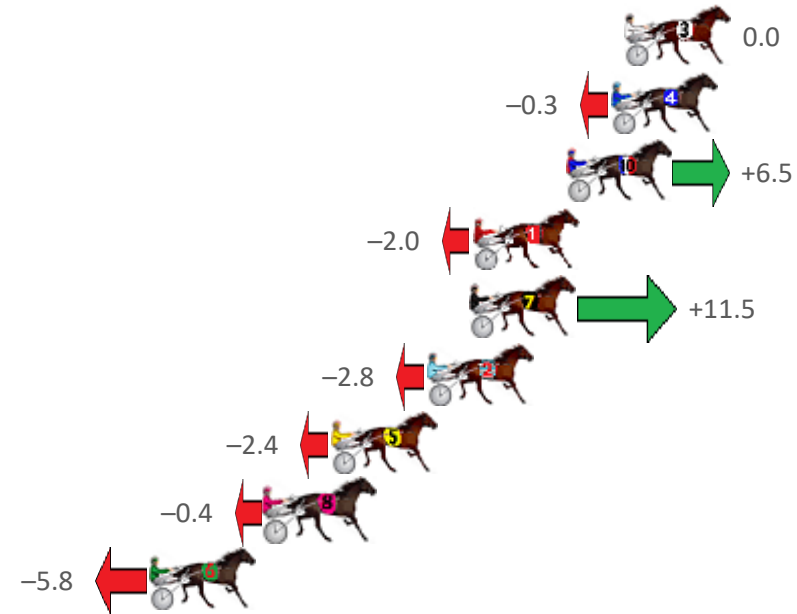

Finish Position and metres gained from 800m

Sectionals
Powered by

PJ HARNESS ANALYSER

AUGUST IS GIVEAWAY MONTH

3 x Software and Subscriptions up for grabs

ENTER
TO
WIN

www.pjdata.com.au

RWWA and provider are not responsible for the completeness or accuracy of any of the information contained herein, and makes no representations about its suitability for any purpose.