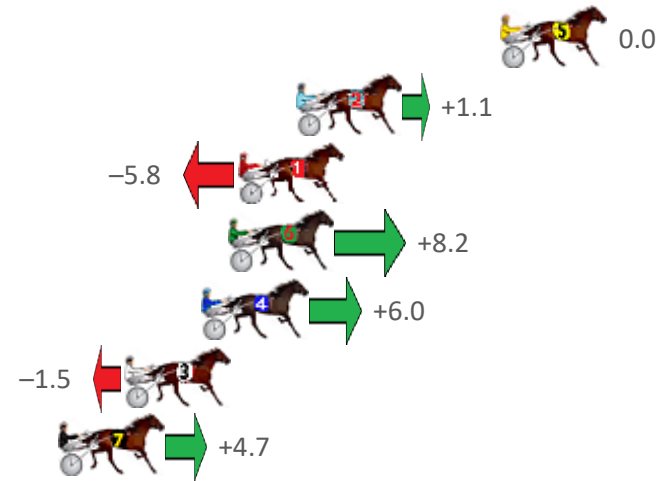

Gloucester Park Race 9 Distance 2536m

Friday, 20 August 2021

Gross Time: 3:06.00 MileRate: 1:58.00 LeadTime: 68.80s First Qtr: 31.30s Second Qtr: 29.70s Third Qtr: 27.80s Fourth Qtr: 28.40s

No Horse	Plc	Margin	Time	800Time (W)	400 Time (W)
5 OTIS	1	0.0m	3:06.00	56.20s (0)	28.40s (0)
2 BURGHLEY SHARD	2	8.1m	3:06.60	56.12s (0)	28.24s (0)
1 ROCKNROLL ELLIOT	3	10.4m	3:06.78	56.61s (0)	28.70s (0)
6 MACHNIFICENT	4	10.8m	3:06.81	55.63s (1)	27.88s (1)
4 ORLANDO BLUE	5	11.8m	3:06.88	55.78s (0)	28.70s (1)
3 STAR OF WILLOUGHBY	6	14.9m	3:07.11	56.30s (0)	28.42s (0)
7 HILLVIEW BONDI	7	17.5m	3:07.31	55.87s (0)	28.73s (1)

Finish Position and metres gained from 800m

Sectionals
Powered by

PJ HARNESS ANALYSER

AUGUST IS GIVEAWAY MONTH

3 x Software and Subscriptions up for grabs

ENTER
— TO —
WIN

www.pjdata.com.au

RWWA and provider are not responsible for the completeness or accuracy of any of the information contained herein, and makes no representations about its suitability for any purpose.