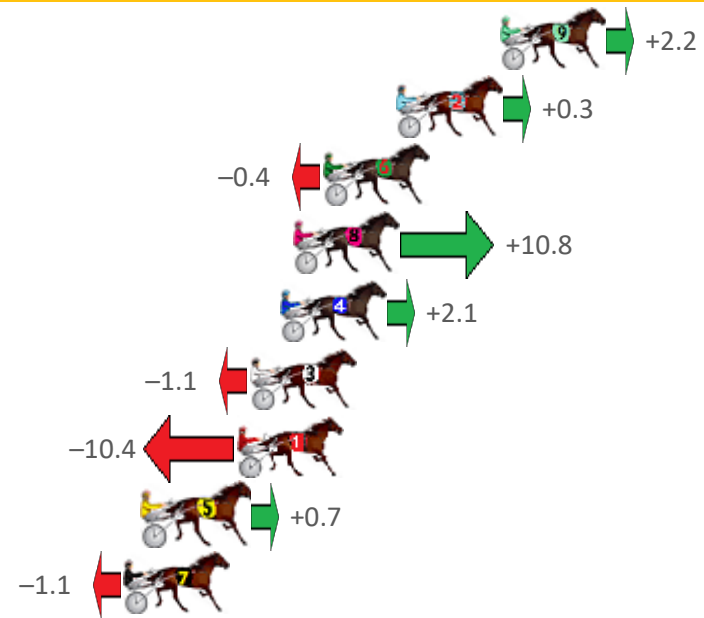

Gloucester Park Race 2 Distance 2130m

Tuesday, 24 August 2021

Gross Time: 2:37.60 MileRate: 1:59.10 LeadTime: 38.20s First Qtr: 30.80s Second Qtr: 30.50s Third Qtr: 29.50s Fourth Qtr: 28.60s

No Horse	Plc	Margin	Time	800Time (W)	400 Time (W)
9 BALTIC ACE	1	0.0m	2:37.60	57.94s (1)	28.51s (1)
2 ALL BLACK RAIN	2	4.1m	2:37.91	58.08s (0)	28.58s (0)
6 APOLOGIZE	3	7.0m	2:38.13	58.13s (1)	28.74s (2)
8 MUFASA	4	8.2m	2:38.22	57.32s (1)	28.47s (2)
4 WHITE LIGHTNING	5	8.7m	2:38.25	57.95s (1)	28.56s (1)
3 HES THUNDER	6	9.9m	2:38.34	58.18s (0)	28.69s (0)
1 DOMANDE	7	10.4m	2:38.38	58.85s (0)	29.34s (0)
5 ASHIMA	8	14.1m	2:38.66	58.05s (1)	28.65s (1)
7 DWAYNE	9	14.9m	2:38.72	58.18s (0)	28.69s (0)

Finish Position and metres gained from 800m

Sectionals
Powered by

PJ HARNESS ANALYSER

AUGUST IS GIVEAWAY MONTH

3 x Software and Subscriptions up for grabs

ENTER
— TO —
WIN

www.pjdata.com.au

RWWA and provider are not responsible for the completeness or accuracy of any of the information contained herein, and makes no representations about its suitability for any purpose.