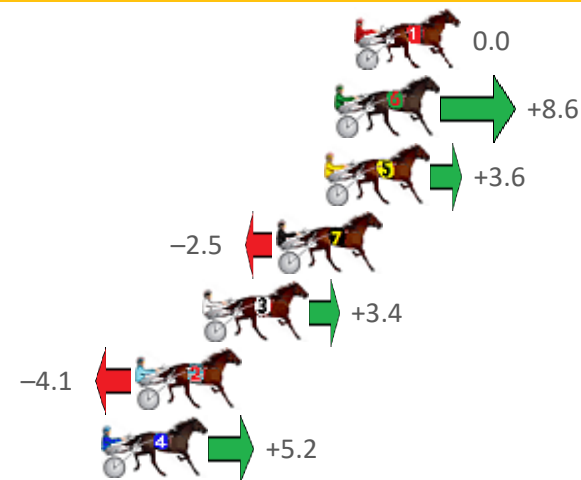

Gloucester Park Race 1 Distance 1730m

Tuesday, 24 August 2021

Gross Time: 2:03.40 MileRate: 1:54.80 LeadTime: 8.20s First Qtr: 27.90s Second Qtr: 29.80s Third Qtr: 29.10s Fourth Qtr: 28.40s

No Horse	Plc	Margin	Time	800Time (W)	400 Time (W)
1 ADDA SOMETHING	1	0.0m	2:03.40	57.50s (0)	28.40s (0)
6 PER ARDUA AD ASTRA	2	0.8m	2:03.46	56.89s (1)	27.71s (2)
5 UNDER THE ALTA	3	1.2m	2:03.49	57.24s (1)	28.06s (2)
7 CACHINATION	4	3.1m	2:03.63	57.68s (1)	28.51s (1)
3 KOLISI	5	6.0m	2:03.85	57.26s (0)	28.05s (0)
2 ALLWOOD WIZARD	6	8.7m	2:04.05	57.79s (0)	28.63s (0)
4 WAIT FOR THE BELL	7	10.0m	2:04.15	57.13s (1)	27.95s (1)

Finish Position and metres gained from 800m

Sectionals
Powered by

PJ HARNESS ANALYSER

AUGUST IS GIVEAWAY MONTH

3 x Software and Subscriptions up for grabs

ENTER
— TO —
WIN

PJ
Data

www.pjdata.com.au

RWWA and provider are not responsible for the completeness or accuracy of any of the information contained herein, and makes no representations about its suitability for any purpose.