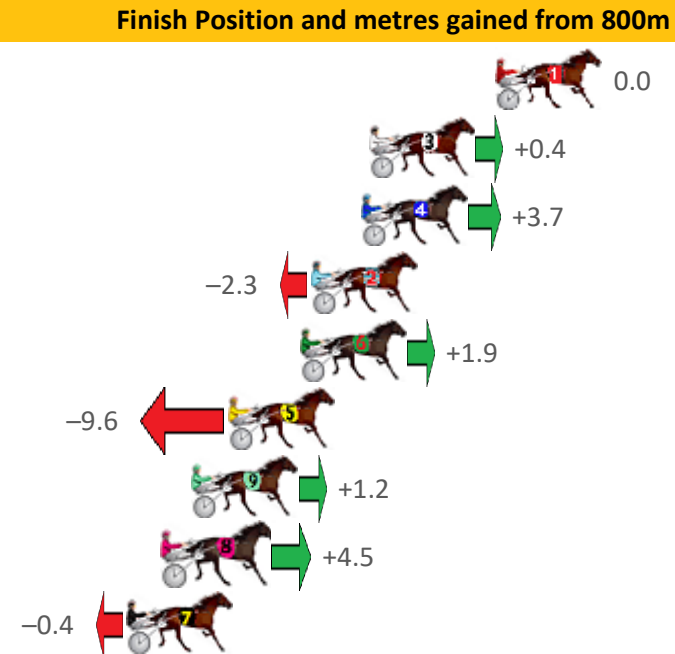

Gloucester Park Race 4 Distance 2130m

Tuesday, 24 August 2021

Gross Time: 2:36.10 MileRate: 1:57.90 LeadTime: 38.50s First Qtr: 30.60s Second Qtr: 29.60s Third Qtr: 28.30s Fourth Qtr: 29.10s

No Horse	Plc	Margin	Time	800Time (W)	400 Time (W)
1 EXTREME PRINCE	1	0.0m	2:36.10	57.40s (0)	29.10s (0)
3 BLOCKJORG	2	5.0m	2:36.48	57.37s (1)	29.00s (1)
4 MISS CAMOUFLAGE	3	5.3m	2:36.50	57.14s (0)	28.80s (0)
2 HEZ A CHANCE	4	7.3m	2:36.66	57.56s (0)	29.28s (0)
6 IDEAL CHARM	5	7.7m	2:36.69	57.26s (1)	28.90s (1)
5 BETTORSTARTDREAMIN	6	10.6m	2:36.91	58.08s (1)	29.71s (1)
9 ALLWOODS ROCKNROL	7	12.0m	2:37.02	57.31s (0)	28.94s (0)
8 C C CHEVRON	8	13.1m	2:37.10	57.08s (0)	28.67s (0)
7 STAR ARMBRO	9	14.6m	2:37.21	57.43s (1)	28.90s (1)