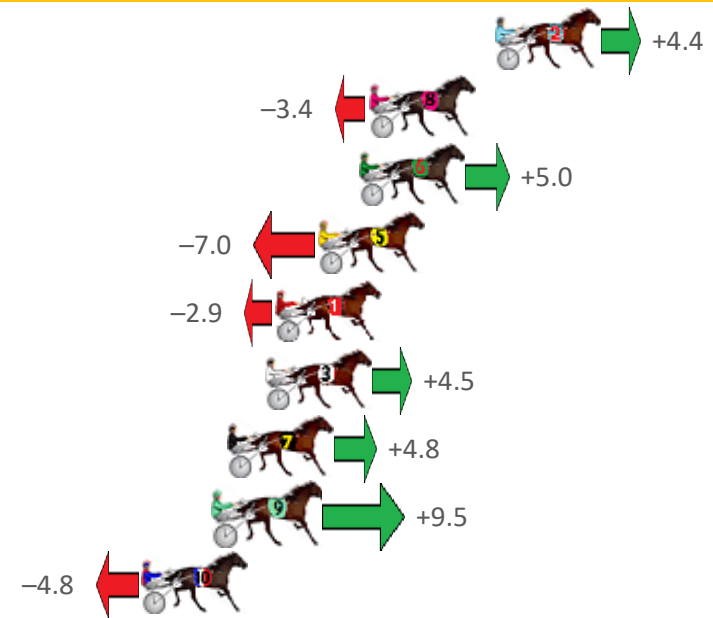

Gloucester Park Race 2 Distance 2130m

Friday, 27 August 2021

Gross Time: 2:35.50 MileRate: 1:57.50 LeadTime: 37.70s First Qtr: 31.50s Second Qtr: 29.90s Third Qtr: 27.70s Fourth Qtr: 28.70s

No Horse	Plc	Margin	Time	800Time (W)	400 Time (W)
2 MANNING	1	0.0m	2:35.50	56.09s (0)	28.34s (0)
8 EUPHORIA	2	5.0m	2:35.88	56.64s (1)	29.04s (1)
6 BOOM TIME	3	5.4m	2:35.91	56.05s (1)	28.30s (1)
5 TYLER BRETT	4	7.0m	2:36.03	56.89s (0)	29.20s (0)
1 EUPHORIC MOMENT	5	8.7m	2:36.16	56.60s (1)	28.84s (1)
3 FREE TO AIR	6	9.1m	2:36.19	56.08s (0)	28.31s (0)
7 MCARDLES GEM	7	10.6m	2:36.30	56.06s (1)	28.33s (1)
9 MAJOR STARE	8	11.1m	2:36.34	55.73s (1)	28.19s (2)
10 BAYLAN JETT	9	14.0m	2:36.55	56.74s (0)	29.04s (0)

Finish Position and metres gained from 800m

Sectionals
Powered by

PJ HARNESS ANALYSER

AUGUST IS GIVEAWAY MONTH

3 x Software and Subscriptions up for grabs

ENTER
— TO —
WIN

www.pjdata.com.au

RWWA and provider are not responsible for the completeness or accuracy of any of the information contained herein, and makes no representations about its suitability for any purpose.