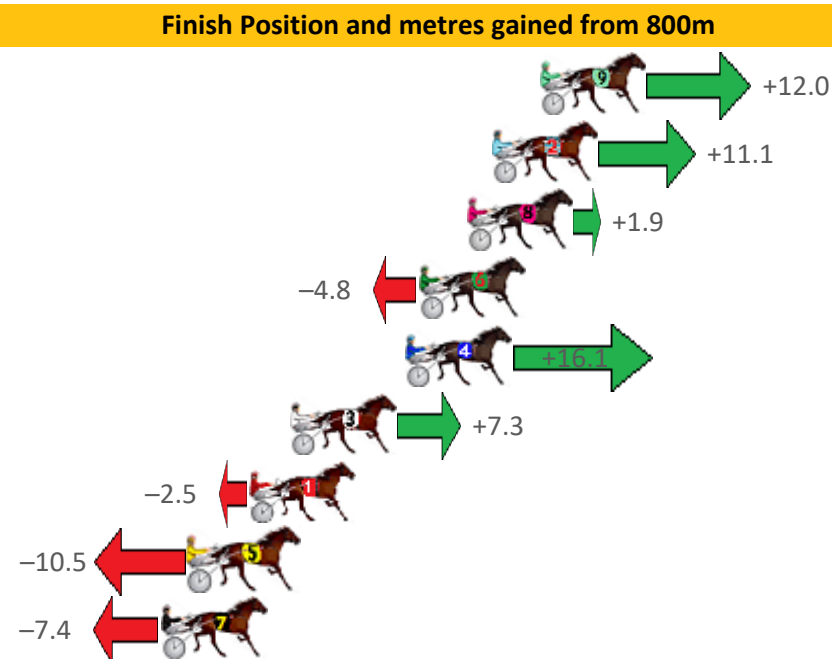

Finish Position and metres gained from 800m

Sectionals
Powered by

PJ HARNESS ANALYSER

AUGUST IS GIVEAWAY MONTH

3 x Software and Subscriptions up for grabs

ENTER
— TO —
WIN

www.pjdata.com.au

RWWA and provider are not responsible for the completeness or accuracy of any of the information contained herein, and makes no representations about its suitability for any purpose.

Gloucester Park Race 10 Distance 2130m

Friday, 27 August 2021

Gross Time: 2:38.00 MileRate: 1:59.30 LeadTime: 36.20s First Qtr: 31.40s Second Qtr: 30.90s Third Qtr: 30.30s Fourth Qtr: 29.20s

No Horse	Plc	Margin	Time	800Time (W)	400 Time (W)
9 BURNING RUBBER	1	0.0m	2:38.00	58.61s (1)	28.31s (2)
2 JESSE ALLWOOD	2	1.9m	2:38.15	58.68s (0)	28.42s (0)
8 DREDLOCK ROCKSTAR	3	2.9m	2:38.22	59.36s (0)	29.11s (0)
6 LA SULEIMAN	4	4.8m	2:38.37	59.86s (0)	29.55s (0)
4 SOUTHERN BELLE	5	5.3m	2:38.41	58.31s (0)	28.39s (2)
3 SUZIES GEM	6	9.9m	2:38.76	58.96s (0)	28.68s (0)
1 BEE SEVENTEEN	7	11.5m	2:38.88	59.68s (0)	29.43s (0)
5 TUBBS FARQUHAR	8	13.9m	2:39.06	60.28s (1)	29.96s (1)
7 MISS CAMOUFLAGE	9	15.0m	2:39.15	60.05s (1)	29.71s (2)