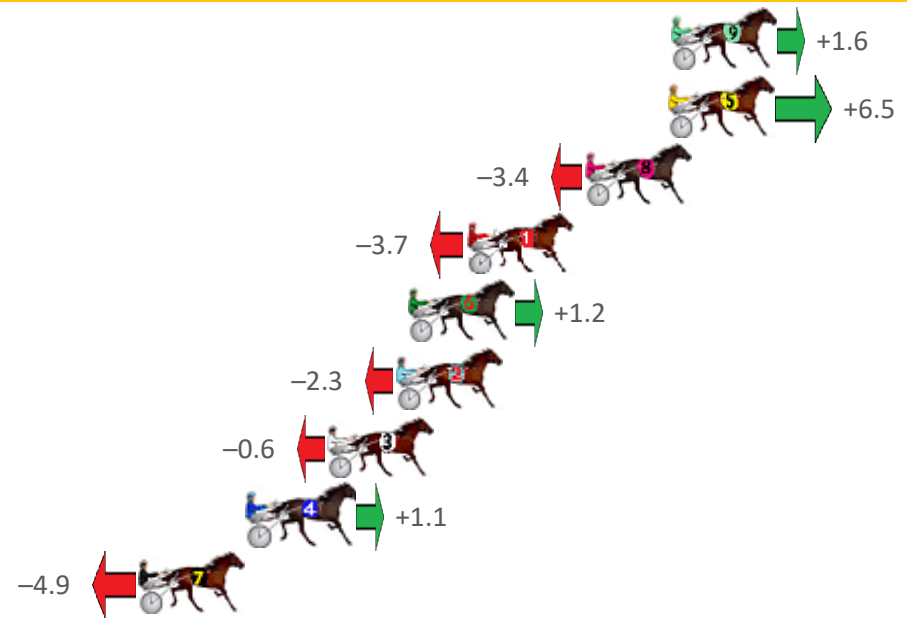

Gloucester Park Race 9 Distance 2130m

Friday, 27 August 2021

Gross Time: 2:36.80 MileRate: 1:58.50 LeadTime: 37.70s First Qtr: 32.50s Second Qtr: 30.10s Third Qtr: 28.60s Fourth Qtr: 27.90s

No Horse	Plc	Margin	Time	800Time (W)	400 Time (W)
9 ALWAYS AN ANGEL	1	0.0m	2:36.80	56.39s (1)	27.80s (1)
5 THREE RUMOURS	2	0.1m	2:36.81	56.04s (1)	27.52s (2)
8 OUR STAR BILLING	3	3.4m	2:37.05	56.74s (0)	28.14s (0)
1 YELLOWROSEOFTEXAS	4	8.1m	2:37.39	56.76s (0)	28.14s (0)
6 ROLL EM	5	10.4m	2:37.56	56.42s (1)	27.87s (1)
2 QUICK MAMBA	6	10.9m	2:37.60	56.66s (0)	28.05s (0)
3 FOLLOW MY STRIDE	7	13.6m	2:37.80	56.54s (0)	27.94s (0)
4 CLUSTER STAR	8	16.7m	2:38.03	56.42s (0)	27.80s (0)
7 STAR FOR ME	9	21.1m	2:38.35	56.84s (1)	28.23s (1)

Finish Position and metres gained from 800m

Sectionals
Powered by

PJ HARNESS ANALYSER

AUGUST IS GIVEAWAY MONTH

3 x Software and Subscriptions up for grabs

ENTER
— TO —
WIN

www.pjdata.com.au

RWWA and provider are not responsible for the completeness or accuracy of any of the information contained herein, and makes no representations about its suitability for any purpose.