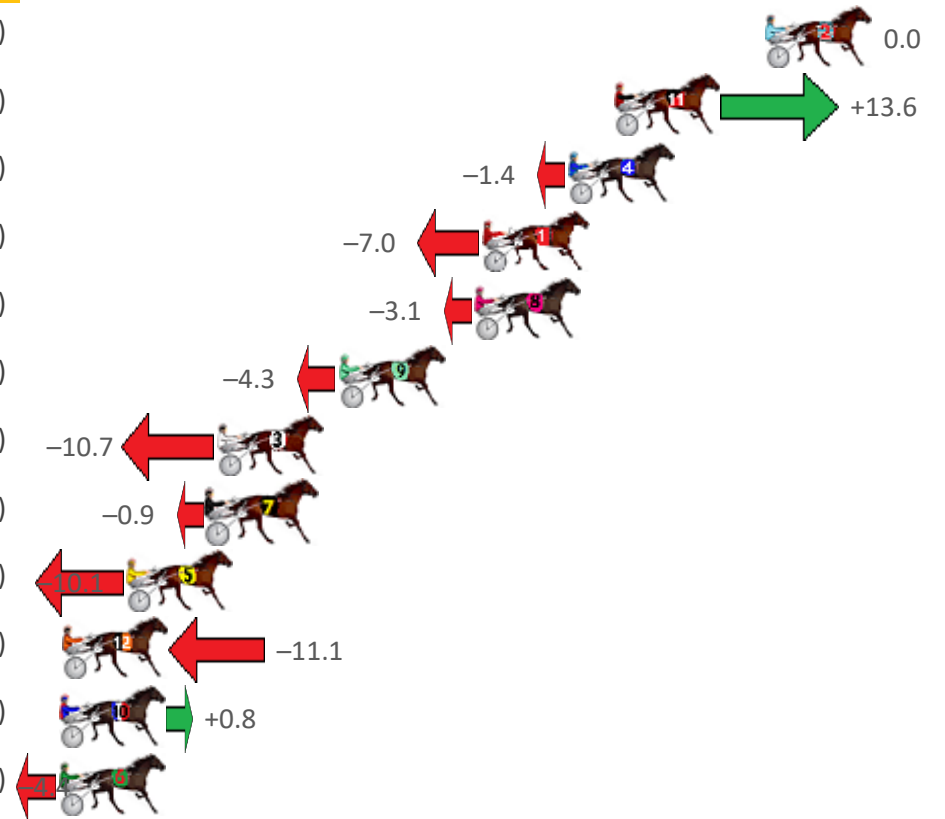

Pinjarra Race 3 Distance 2185m

Monday, 2 August 2021

Gross Time: 2:46.30 MileRate: 2:02.50 LeadTime: 45.10s First Qtr: 32.30s Second Qtr: 30.70s Third Qtr: 30.40s Fourth Qtr: 27.80s

No Horse	Plc	Margin	Time	800Time (W)	400 Time (W)	Finish Position and metres gained from 800m
2 SILVER STAR LOMBO	1	0.0m	2:46.30	58.20s (0)	27.80s (0)	0.0
11 ROLL EM	2	6.0m	2:46.74	57.22s (1)	27.32s (2)	+13.6
4 FLEUR DU MAQUIS	3	7.8m	2:46.87	58.30s (1)	28.08s (1)	-1.4
1 LIL DELIGHT	4	11.2m	2:47.12	58.71s (0)	28.27s (0)	-7.0
8 PETRAFIED	5	11.5m	2:47.14	58.42s (0)	28.00s (0)	-3.1
9 VERGARA	6	16.9m	2:47.54	58.51s (0)	28.07s (0)	-4.3
3 GLADYS GUGMAN	7	21.7m	2:47.89	58.97s (1)	28.72s (1)	-10.7
7 ALTAIR STAR	8	22.1m	2:47.92	58.27s (0)	28.12s (0)	-0.9
5 OCTAVIA	9	25.3m	2:48.15	58.93s (1)	28.94s (2)	-11.1
12 MIRACLE MARY	10	27.9m	2:48.34	59.00s (0)	28.80s (1)	+0.8
10 OUR GLOWING STAR	11	28.4m	2:48.38	58.14s (0)	28.23s (1)	-11.1
6 IMMACHULATE	12	28.8m	2:48.41	58.52s (1)	28.60s (2)	-11.1