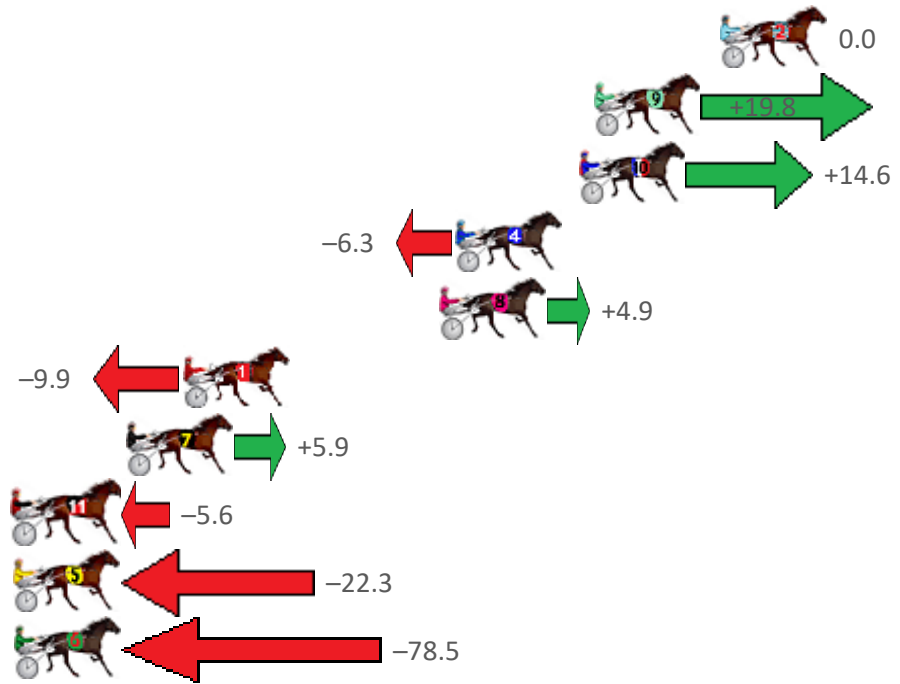

Pinjarra Race 3 Distance 2185m

Monday, 16 August 2021

Gross Time: 2:38.40 MileRate: 1:56.70 LeadTime: 39.80s First Qtr: 29.20s Second Qtr: 30.50s Third Qtr: 29.40s Fourth Qtr: 29.50s

No Horse	Plc	Margin	Time	800Time (W)	400 Time (W)	Finish Position and metres gained from 800m
2 ROCKNROLL ELLIOT	1	0.0m	2:38.40	58.90s (0)	29.50s (0)	0.0
9 KOLISI	2	5.0m	2:38.79	57.45s (0)	28.62s (0)	+19.8
10 UNDER THE ALTA	3	5.6m	2:38.83	57.83s (0)	29.38s (0)	+14.6
4 ALLWOOD WIZARD	4	10.5m	2:39.21	59.36s (0)	30.02s (1)	-6.3
8 ROLL EM	5	11.1m	2:39.26	58.54s (0)	29.71s (1)	+4.9
1 WAIT FOR THE BELL	6	21.3m	2:40.05	59.62s (0)	30.77s (2)	-9.9
7 WHITE LIGHTNING	7	23.5m	2:40.22	58.47s (1)	30.40s (2)	+5.9
11 DANGER	8	37.8m	2:41.32	59.31s (0)	30.51s (0)	-5.6
5 RODGER JAMES	9	46.9m	2:42.03	60.53s (1)	31.15s (2)	-22.3
6 PADDITUDE	10	81.9m	2:44.73	64.65s (1)	33.57s (1)	-78.5