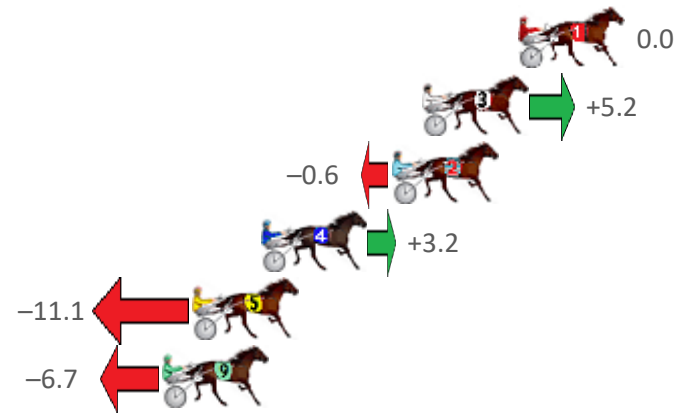

Gloucester Park Race 1 Distance 2130m

Tuesday, 7 September 2021

Gross Time: 2:39.40 MileRate: 2:00.40 LeadTime: 39.10s First Qtr: 30.40s Second Qtr: 30.20s Third Qtr: 29.80s Fourth Qtr: 29.90s

No Horse	Plc	Margin	Time	800Time (W)	400 Time (W)	Finish Position and metres gained from 800m
1 ULTIMATE TEMPTATIO	1	0.0m	2:39.40	59.70s (0)	29.90s (0)	0.0
3 FOLLOW THE ARK	2	3.8m	2:39.70	59.31s (0)	29.47s (0)	+5.2
2 ALTA ALLURE	3	5.0m	2:39.79	59.74s (0)	29.90s (0)	-0.6
4 SWEETEST THING	4	10.2m	2:40.20	59.46s (0)	29.59s (0)	+3.2
5 ADDA STORMY LADY	5	12.9m	2:40.41	60.52s (1)	30.55s (1)	-11.1
9 NEVER FORGET ADDA	6	14.1m	2:40.50	60.20s (1)	30.26s (1)	-6.7