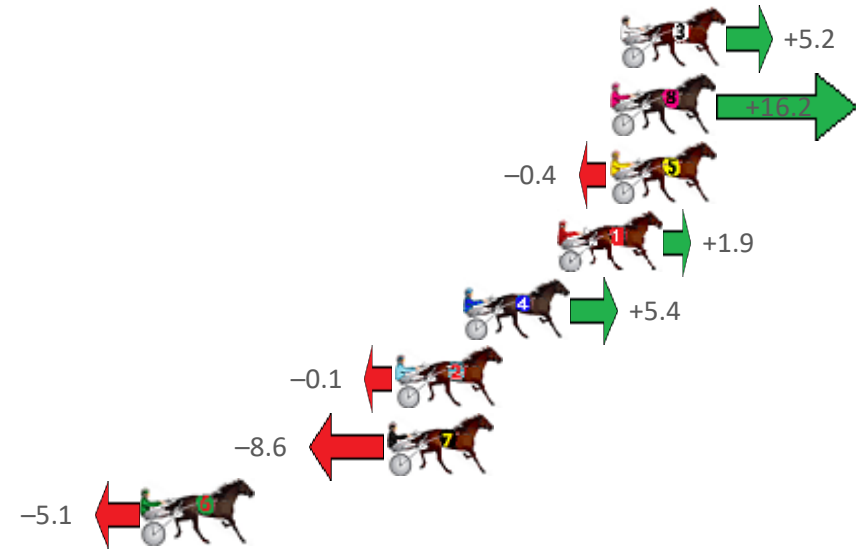

Gloucester Park Race 6 Distance 2536m

Tuesday, 7 September 2021

Gross Time: 3:09.40 MileRate: 2:00.20 LeadTime: 70.80s First Qtr: 30.90s Second Qtr: 29.40s Third Qtr: 29.10s Fourth Qtr: 29.20s

No Horse	Plc	Margin	Time	800Time (W)	400 Time (W)
3 SIDSTREPO	1	0.0m	3:09.40	57.92s (1)	28.95s (2)
8 BALTIC ACE	2	0.4m	3:09.43	57.13s (1)	28.53s (3)
5 APOLLO ROCK	3	0.4m	3:09.43	58.33s (0)	29.23s (0)
1 OUR SHELLEY BEACH	4	2.5m	3:09.59	58.16s (0)	29.05s (0)
4 THE LIGHTNING STRIKE	5	6.2m	3:09.87	57.91s (1)	28.91s (2)
2 SEVEN DEMERITS	6	8.9m	3:10.08	58.31s (0)	29.18s (0)
7 ROCKY THE OUTLAW	7	9.2m	3:10.10	58.92s (1)	29.69s (1)
6 THE PARTY BOY	8	18.9m	3:10.85	58.67s (0)	29.86s (1)

Finish Position and metres gained from 800m

Sectionals
Powered by

Home of Australian Harness Sectionals
PJ HARNESS ANALYSER

+ RAW DATA + HORSE REPORTS + FREE FRIDAY FACEBOOK TIP

www.pjdata.com.au | admin@pjdata.com.au | www.facebook.com/PJHarnessRacing

RWWA and provider are not responsible for the completeness or accuracy of any of the information contained herein, and makes no representations about its suitability for any purpose.