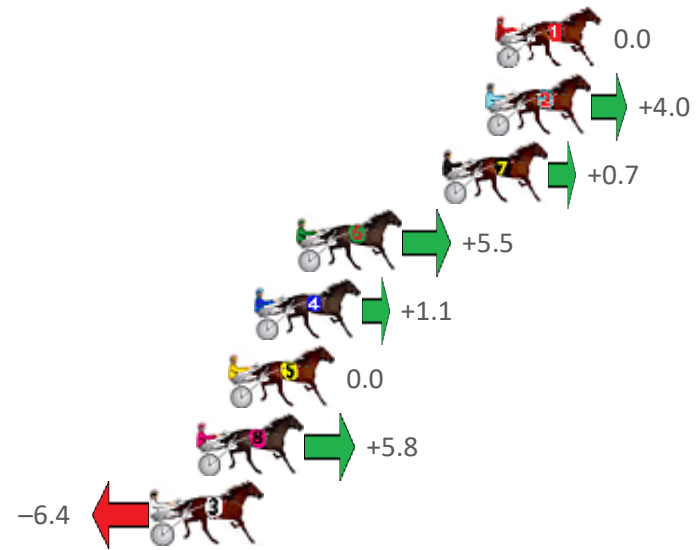

Gloucester Park Race 7 Distance 2536m

Tuesday, 7 September 2021

Gross Time: 3:10.60 MileRate: 2:01.00 LeadTime: 69.80s First Qtr: 30.70s Second Qtr: 29.90s Third Qtr: 29.80s Fourth Qtr: 30.40s

No Horse	Plc	Margin	Time	800Time (W)	400 Time (W)
1 CAULONIA ARTY	1	0.0m	3:10.60	60.20s (0)	30.40s (0)
2 HERE COMES SHARKIE	2	0.4m	3:10.63	59.90s (0)	30.04s (0)
7 EXPRESS BEAUTY	3	2.1m	3:10.77	60.15s (1)	30.45s (1)
6 BATAVIA SILVERLINE	4	7.9m	3:11.23	59.79s (1)	30.18s (1)
4 SLEEK STYX	5	9.5m	3:11.36	60.12s (0)	30.38s (0)
5 DELIGHTFULL	6	10.6m	3:11.44	60.20s (2)	30.46s (2)
8 MISTER MACH	7	11.8m	3:11.54	59.77s (1)	30.60s (3)
3 THE SITUATION	8	13.6m	3:11.68	60.68s (1)	30.97s (1)

Finish Position and metres gained from 800m

Sectionals
Powered by

Home of Australian Harness Sectionals

PJ HARNESS ANALYSER

+ RAW DATA + HORSE REPORTS + FREE FRIDAY FACEBOOK TIP

www.pjdata.com.au | admin@pjdata.com.au | www.facebook.com/PJHarnessRacing

RWWA and provider are not responsible for the completeness or accuracy of any of the information contained herein, and makes no representations about its suitability for any purpose.