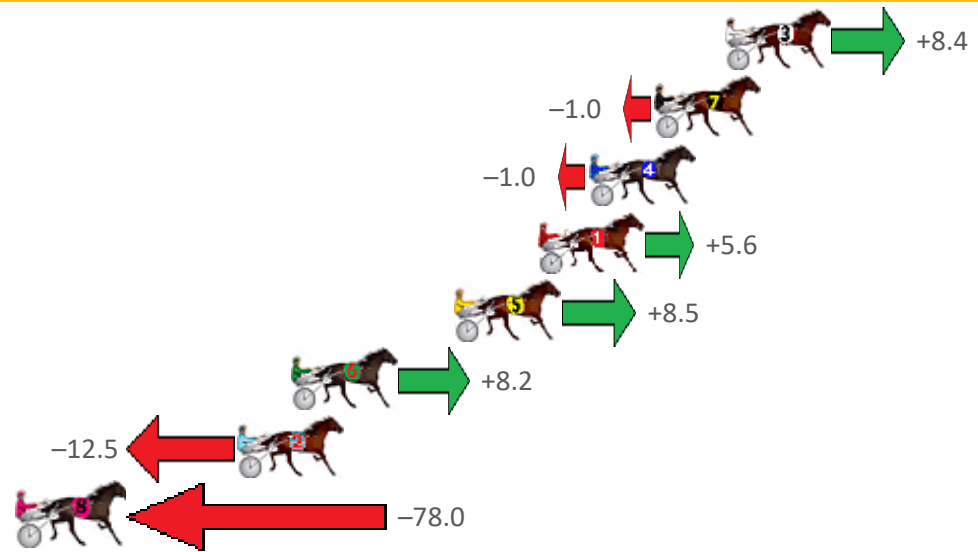

Gloucester Park Race 6 Distance 2130m

Tuesday, 31 August 2021

Gross Time: 2:35.60 MileRate: 1:57.60 LeadTime: 36.80s First Qtr: 30.60s Second Qtr: 29.30s Third Qtr: 29.20s Fourth Qtr: 29.70s

No Horse	Plc	Margin	Time	800Time (W)	400 Time (W)
3 FASTER THAN DAD	1	0.0m	2:35.60	58.29s (0)	29.11s (1)
7 UNDER THE ALTA	2	2.8m	2:35.82	58.97s (1)	29.63s (1)
4 SQUINTA	3	5.4m	2:36.02	58.97s (0)	29.77s (0)
1 RODGER JAMES	4	7.4m	2:36.18	58.49s (0)	29.42s (0)
5 RUSINOL	5	10.7m	2:36.43	58.28s (0)	29.28s (0)
6 CLUSTER STAR	6	17.2m	2:36.94	58.30s (0)	29.17s (0)
2 KOLISI	7	19.3m	2:37.10	59.82s (1)	30.53s (2)
8 PETRAFIED	8	153.0m	2:47.51	64.61s (0)	32.87s (0)

Finish Position and metres gained from 800m

Sectionals
Powered by

Home of Australian Harness Sectionals

PJ HARNESS ANALYSER

+ RAW DATA + HORSE REPORTS + FREE FRIDAY FACEBOOK TIP

www.pjdata.com.au | admin@pjdata.com.au | www.facebook.com/PJHarnessRacing

RWWA and provider are not responsible for the completeness or accuracy of any of the information contained herein, and makes no representations about its suitability for any purpose.