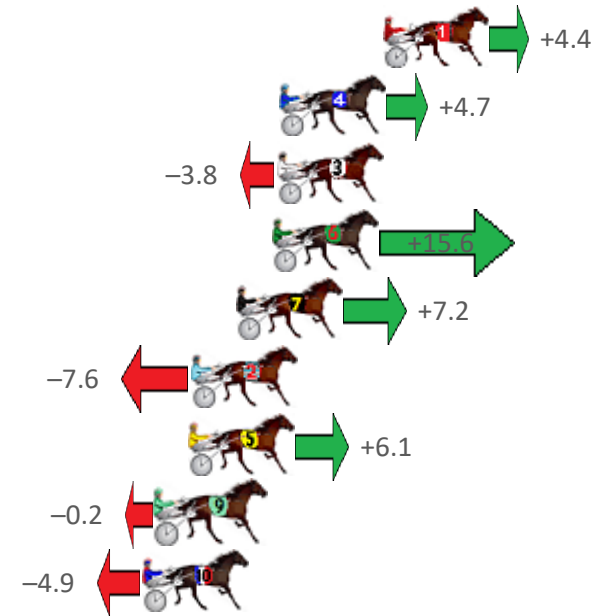

Pinjarra Race 3 Distance 1684m

Monday, 6 September 2021

Gross Time: 2:02.30 MileRate: 1:56.80 LeadTime: 5.40s First Qtr: 28.60s Second Qtr: 29.40s Third Qtr: 29.00s Fourth Qtr: 29.90s

No Horse	Plc	Margin	Time	800Time (W)	400 Time (W)
1 ROCKSTAR REBEL	1	0.0m	2:02.30	58.58s (0)	29.23s (0)
4 RODGER JAMES	2	4.1m	2:02.62	58.56s (1)	29.65s (2)
3 JUST ROC	3	4.2m	2:02.63	59.18s (1)	30.21s (0)
6 RESOLUTION	4	4.4m	2:02.64	57.76s (1)	29.08s (2)
7 OH NO NO YEO	5	5.8m	2:02.75	58.37s (0)	29.42s (1)
2 DANGER	6	7.6m	2:02.90	59.46s (0)	30.11s (0)
5 JOHNNY LOMBO	7	7.7m	2:02.90	58.45s (1)	29.77s (3)
9 HAPPY DAYZ	8	9.0m	2:03.00	58.91s (0)	29.59s (0)
10 BETTOR BE ARTFUL	9	9.5m	2:03.04	59.26s (1)	30.12s (1)

Finish Position and metres gained from 800m

Sectionals
Powered by

Home of Australian Harness Sectionals

PJ HARNESS ANALYSER

+ RAW DATA + HORSE REPORTS + FREE FRIDAY FACEBOOK TIP

www.pjdata.com.au | admin@pjdata.com.au | www.facebook.com/PJHarnessRacing

RWWA and provider are not responsible for the completeness or accuracy of any of the information contained herein, and makes no representations about its suitability for any purpose.