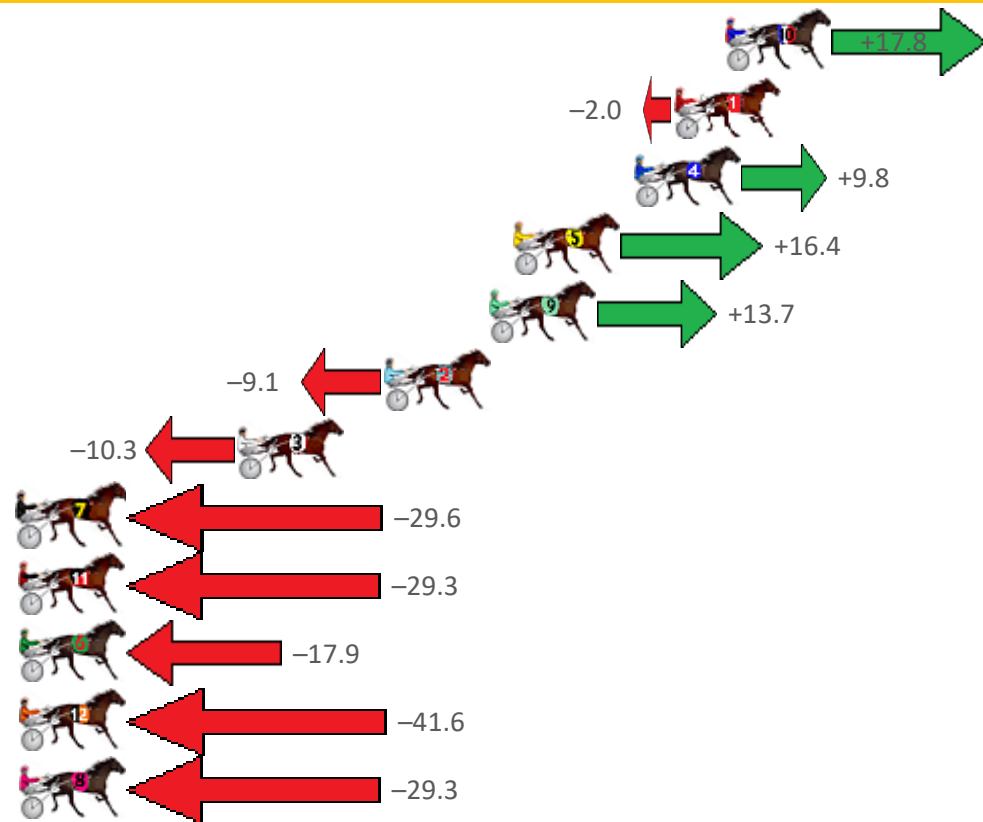

Pinjarra Race 8 Distance 2185m

Monday, 1 November 2021

Gross Time: 2:43.30 MileRate: 2:00.30 LeadTime: 42.60s First Qtr: 32.00s Second Qtr: 31.10s Third Qtr: 28.80s Fourth Qtr: 28.80s

No Horse	Plc	Margin	Time	800Time (W)	400 Time (W)	Finish Position and metres gained from 800m
10 STAR OF WILLOUGHBY	1	0.0m	2:43.30	56.33s (0)	27.47s (2)	+17.8
1 OUR SHELLEY BEACH	2	2.0m	2:43.45	57.74s (0)	28.94s (0)	-2.0
4 THE DARLING	3	3.6m	2:43.57	56.90s (0)	27.83s (1)	+9.8
5 LADY JADORE	4	8.4m	2:43.94	56.43s (1)	27.74s (1)	+16.4
9 FEELING ACES	5	9.3m	2:44.00	56.62s (0)	27.83s (0)	+13.7
2 CAMEOS DELIGHT	6	13.5m	2:44.32	58.25s (0)	29.27s (0)	-9.1
3 SISTERS	7	19.3m	2:44.76	58.34s (0)	29.18s (0)	-10.3
7 ADDA NAVAJOS GIFT	8	37.8m	2:46.16	59.72s (1)	30.68s (1)	-29.6
11 ADDA POCKET RINSE	9	41.7m	2:46.45	59.70s (1)	31.04s (2)	-29.3
6 DISCO DEMON	10	49.3m	2:47.03	58.88s (0)	29.72s (0)	-17.9
12 LOVE AND KISSES	11	58.6m	2:47.73	60.58s (1)	31.99s (3)	-41.6
8 ASHBY	12	72.3m	2:48.77	59.70s (0)	30.54s (0)	-29.3

Sectionals
Powered by

Home of Australian Harness Sectionals
PJ HARNESS ANALYSER

+ RAW DATA + HORSE REPORTS + FREE FRIDAY FACEBOOK TIP

www.pjdata.com.au | admin@pjdata.com.au | www.facebook.com/PJHarnessRacing

RWWA and provider are not responsible for the completeness or accuracy of any of the information contained herein, and makes no representations about its suitability for any purpose.