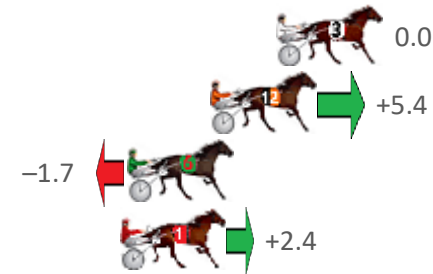

Bunbury Race 1 Distance 1609m

Saturday, 11 December 2021

Gross Time: 1:56.20 MileRate: 1:56.20 LeadTime: 0.00s First Qtr: 29.40s Second Qtr: 29.40s Third Qtr: 28.00s Fourth Qtr: 29.50s

No Horse	Plc	Margin	Time	800Time (W)	400 Time (W)	Finish Position and metres gained from 800m
3 BETTORS DESTROYA	1	0.0m	1:56.20	57.50s (0)	29.50s (0)	0.0
12 NEVERMINDTHECHAOS	2	2.6m	1:56.40	57.11s (2)	29.44s (1)	+5.4
6 MINOR CATASTROPHE	3	5.9m	1:56.66	57.62s (0)	29.61s (0)	-1.7
1 MADDY MADDY	4	6.2m	1:56.68	57.33s (0)	29.18s (0)	+2.4
11 STAR LILLY	5	22.8m	1:57.96	57.61s (1)	29.10s (2)	-1.6
9 PETRAFIED	6	25.3m	1:58.16	58.02s (0)	28.54s (1)	-2.5
7 QUICK MAMBA	7	27.8m	1:58.35	57.87s (0)	29.16s (1)	-3.5
10 SHES A BRIGHT STAR	8	28.5m	1:58.40	58.36s (1)	29.17s (2)	-12.1
4 MAKAILA	9	29.1m	1:58.45	58.71s (1)	29.60s (1)	-16.9
5 SHEHADI	10	30.6m	1:58.57	57.60s (0)	27.99s (0)	-17.9
8 ONLY FIVE STARZZZ	11	45.0m	1:59.68	59.77s (0)	30.53s (0)	-31.8
2 THREE LITTLE KISSES	12	263.4m	2:16.57	75.75s (1)	45.25s (1)	-255.