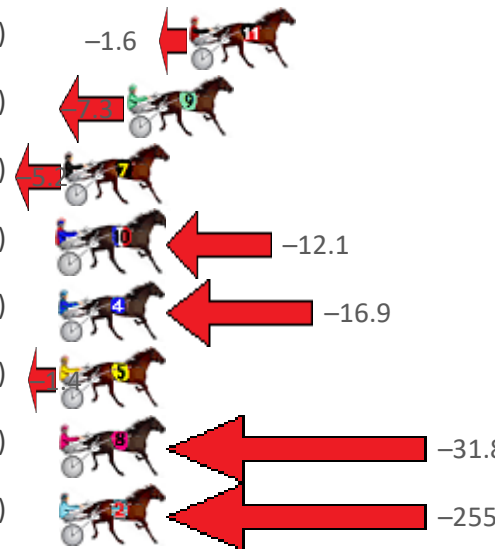

Bunbury Race 1 Distance 1609m

Saturday, 11 December 2021

Gross Time: 1:56.20 MileRate: 1:56.20 LeadTime: 0.00s First Qtr: 29.40s Second Qtr: 29.40s Third Qtr: 28.00s Fourth Qtr: 29.50s

No Horse	Plc	Margin	Time	800Time (W)	400 Time (W)	Finish Position and metres gained from 800m
3 BETTORS DESTROYA	1	0.0m	1:56.20	57.50s (0)	29.50s (0)	0.0
12 NEVERMINDTHECHAOS	2	2.6m	1:56.40	57.11s (2)	29.44s (1)	+5.4
6 MINOR CATASTROPHE	3	5.9m	1:56.66	57.62s (0)	29.61s (0)	-1.7
1 MADDY MADDY	4	6.2m	1:56.68	57.33s (0)	29.18s (0)	+2.4
11 STAR LILLY	5	22.8m	1:57.96	57.61s (1)	29.10s (2)	-1.6
9 PETRAFIED	6	25.3m	1:58.16	58.02s (0)	28.54s (1)	-2.5
7 QUICK MAMBA	7	27.8m	1:58.35	57.87s (0)	29.16s (1)	-3.5
10 SHES A BRIGHT STAR	8	28.5m	1:58.40	58.36s (1)	29.17s (2)	-12.1
4 MAKAILA	9	29.1m	1:58.45	58.71s (1)	29.60s (1)	-16.9
5 SHEHADI	10	30.6m	1:58.57	57.60s (0)	27.99s (0)	-17.9
8 ONLY FIVE STARZZZ	11	45.0m	1:59.68	59.77s (0)	30.53s (0)	-31.8
2 THREE LITTLE KISSES	12	263.4m	2:16.57	75.75s (1)	45.25s (1)	-255.