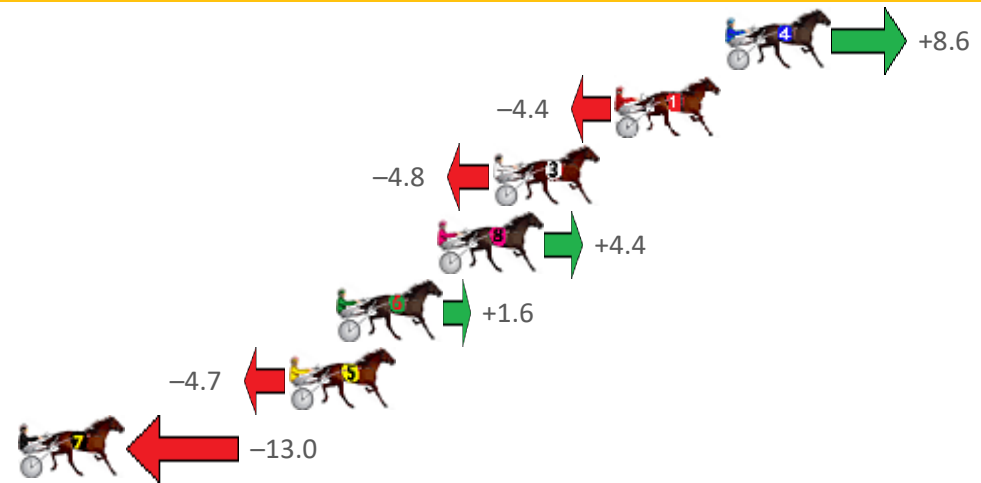

Bunbury Race 6 Distance 2503m

Tuesday, 28 December 2021

Gross Time: 3:13.60 MileRate: 2:04.00 LeadTime: 75.00s First Qtr: 32.60s Second Qtr: 29.50s Third Qtr: 28.40s Fourth Qtr: 28.10s

No Horse	Plc	Margin	Time	800Time (W)	400 Time (W)
4 AMERICAN BULLITT	1	0.0m	3:13.60	55.90s (0)	27.44s (1)
1 CHEDDAR IS BETTER	2	4.4m	3:13.92	56.81s (0)	28.41s (0)
3 THEWIZARD	3	9.2m	3:14.28	56.84s (0)	28.42s (0)
8 DOCTOR TOM	4	11.4m	3:14.44	56.19s (1)	28.55s (1)
6 HES ROYAL BLUE	5	15.4m	3:14.74	56.39s (0)	28.66s (2)
5 THE SITUATION	6	17.3m	3:14.88	56.83s (0)	28.46s (0)
7 SIPPINONJACK	7	34.2m	3:16.13	57.41s (0)	29.19s (0)

Finish Position and metres gained from 800m

Sectionals
Powered by

Home of Australian Harness Sectionals

PJ HARNESS ANALYSER

+ RAW DATA + HORSE REPORTS + FREE FRIDAY FACEBOOK TIP

www.pjdata.com.au | admin@pjdata.com.au | www.facebook.com/PJHarnessRacing

RWWA and provider are not responsible for the completeness or accuracy of any of the information contained herein, and makes no representations about its suitability for any purpose.