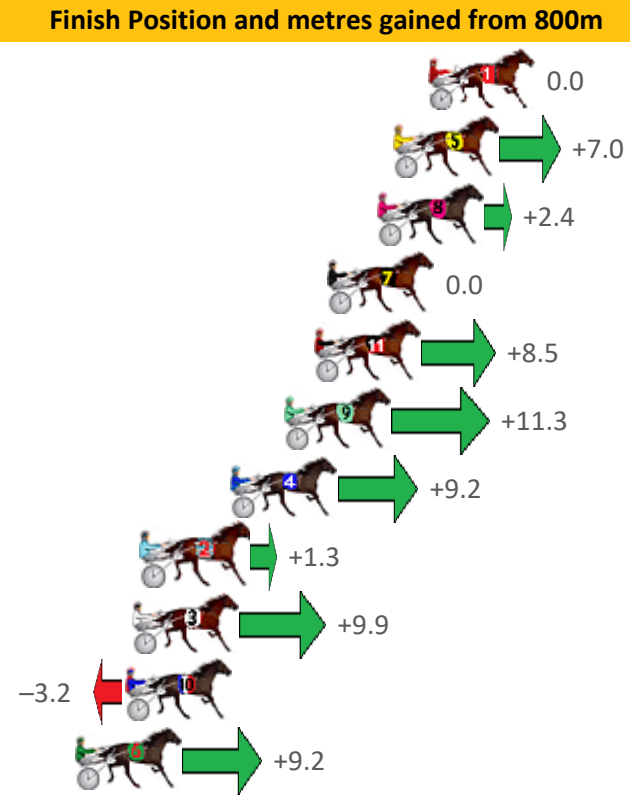

Monday, 13 December 2021

Gross Time: 2:40.70 MileRate: 1:58.40 LeadTime: 41.10s First Qtr: 30.90s Second Qtr: 30.00s Third Qtr: 30.40s Fourth Qtr: 28.30s

No Horse	Plc	Margin	Time	800Time (W)	400 Time (W)
1 UNDER THE ALTA	1	0.0m	2:40.70	58.70s (0)	28.29s (0)
5 ROCKSTAR REBEL	2	1.4m	2:40.80	58.19s (1)	28.10s (1)
8 CALL TO ARMS	3	2.0m	2:40.85	58.52s (0)	28.12s (0)
7 SUGAR STREET	4	4.0m	2:41.00	58.70s (1)	28.58s (1)
11 TORPEDO ROCK	5	4.5m	2:41.03	58.08s (0)	27.97s (0)
9 ICANBOLT	6	5.7m	2:41.12	57.88s (1)	27.79s (2)
4 GALACTIC RULER	7	7.8m	2:41.28	58.03s (0)	27.89s (0)
2 BURGHLEY SHARD	8	11.3m	2:41.54	58.61s (1)	28.50s (2)
3 JOELENE	9	11.7m	2:41.57	57.98s (1)	28.00s (1)
10 FIREPLAY	10	12.0m	2:41.59	58.93s (0)	28.55s (1)
6 IAM THE REAL THING	11	14.0m	2:41.74	58.03s (0)	27.85s (0)