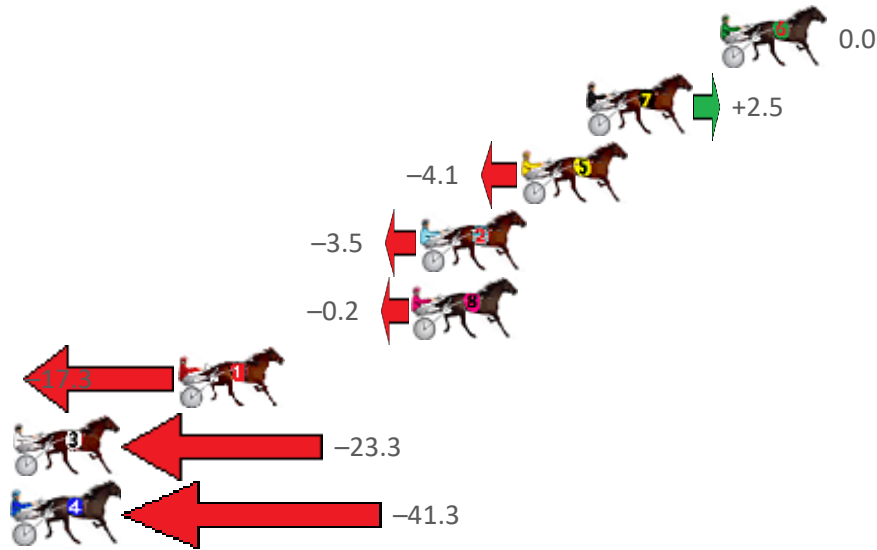

Pinjarra Race 2 Distance 2631m

Monday, 13 December 2021

Gross Time: 3:16.70 MileRate: 1:59.40 LeadTime: 78.60s First Qtr: 31.30s Second Qtr: 30.50s Third Qtr: 28.50s Fourth Qtr: 27.80s

No Horse	Plc	Margin	Time	800Time (W)	400 Time (W)	Finish Position and metres gained from 800m
6 GLENLEDI CHIEF	1	0.0m	3:16.70	56.30s (0)	27.80s (0)	0.0
7 NOTA BENE DENARIO	2	5.3m	3:17.09	56.13s (1)	27.50s (1)	+2.5
5 DOCTOR TOM	3	7.9m	3:17.28	56.59s (1)	27.99s (1)	-4.1
2 CHEDDAR IS BETTER	4	11.9m	3:17.57	56.54s (0)	27.86s (0)	-3.5
8 BUDD SIDEWINDER	5	12.2m	3:17.59	56.31s (1)	27.65s (1)	-0.2
1 PERLEE GATES	6	21.5m	3:18.27	57.51s (0)	28.83s (0)	-23.3
3 SIPPINONJACK	7	36.1m	3:19.34	57.93s (0)	29.15s (0)	-41.3
4 CAULONIA ARTY	8	58.7m	3:20.99	59.19s (0)	30.36s (1)	-41.3

Sectionals
Powered by

Home of Australian Harness Sectionals

PJ HARNESS ANALYSER

+ RAW DATA + HORSE REPORTS + FREE FRIDAY FACEBOOK TIP

www.pjdata.com.au | admin@pjdata.com.au | www.facebook.com/PJHarnessRacing

RWWA and provider are not responsible for the completeness or accuracy of any of the information contained herein, and makes no representations about its suitability for any purpose.