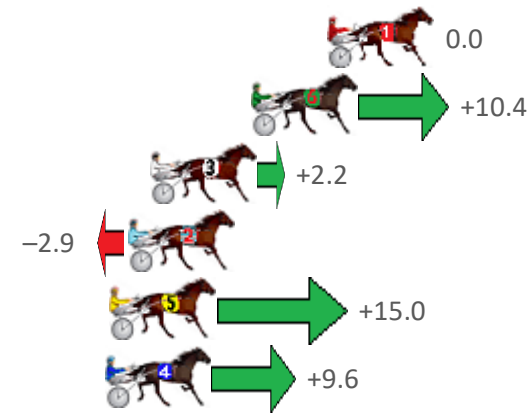

Pinjarra Race 2 Distance 2185m

Monday, 14 February 2022

Gross Time: 2:44.80 MileRate: 2:01.40 LeadTime: 43.50s First Qtr: 32.30s Second Qtr: 31.80s Third Qtr: 29.20s Fourth Qtr: 28.00s

No Horse	Plc	Margin	Time	800Time (W)	400 Time (W)	Finish Position and metres gained from 800m
1 I FOUND GOOD	1	0.0m	2:44.80	57.20s (0)	28.00s (0)	0.0
6 DIAMOND DANCE	2	3.0m	2:45.02	56.46s (0)	28.13s (1)	+10.4
3 CUTTING ROSES	3	7.0m	2:45.32	57.04s (0)	27.86s (0)	+2.2
2 KNIGHT EAGLE	4	7.9m	2:45.38	57.41s (0)	28.23s (0)	-2.9
5 ICY WINDS	5	8.6m	2:45.43	56.13s (0)	27.81s (1)	+15.0
4 LILLYROSE	6	8.8m	2:45.45	56.52s (0)	28.15s (1)	+9.6

Sectionals
Powered
by

Home of Australian Harness Sectionals

PJ Harness Analyser

Daily Raw Data directly to your inbox

All Victorian Racing added as of 17 January 2022

www.pjdata.com.au

admin@pjdata.com.au

www.facebook.com/PJHarnessRacing

RWWA and provider are not responsible for the completeness or accuracy of any of the information contained herein, and makes no representations about its suitability for any purpose.