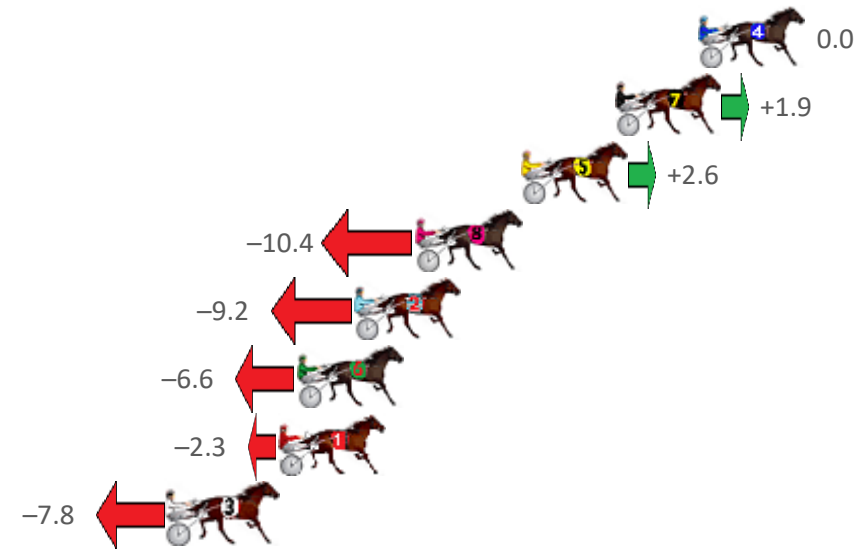

Gloucester Park Race 7 Distance 2130m

Tuesday, 8 March 2022

Gross Time: 2:38.20 MileRate: 1:59.50 LeadTime: 37.50s First Qtr: 31.40s Second Qtr: 31.40s Third Qtr: 29.30s Fourth Qtr: 28.60s

No Horse	Plc	Margin	Time	800Time (W)	400 Time (W)	Finish Position and metres gained from 800m
4 NAME IN LIGHTS	1	0.0m	2:38.20	57.90s (0)	28.60s (0)	0.0
7 DIAMOND DAZE	2	3.3m	2:38.45	57.77s (1)	28.32s (2)	+1.9
5 DWAYNE	3	7.0m	2:38.73	57.73s (0)	28.37s (0)	+2.6
8 ALL BLACK RAIN	4	11.2m	2:39.04	58.68s (1)	29.12s (1)	-10.4
2 THE BANDS PLAYING	5	13.6m	2:39.22	58.60s (0)	29.22s (0)	-9.2
6 GOOD DAY SUNSHINE	6	15.9m	2:39.39	58.41s (1)	28.95s (1)	-6.6
1 MANGO TANGO	7	16.6m	2:39.45	58.11s (0)	28.71s (0)	-2.3
3 ASHIMA	8	21.0m	2:39.78	58.52s (1)	29.04s (1)	-7.8

Sectionals
Powered
by

Home of Australian Harness Sectionals

PJ Harness Analyser Daily Raw Data directly to your inbox

NEW All Victorian Racing added as of 17 January 2022

www.pjdata.com.au admin@pjdata.com.au www.facebook.com/PJHarnessRacing

RWWA and provider are not responsible for the completeness or accuracy of any of the information contained herein, and makes no representations about its suitability for any purpose.