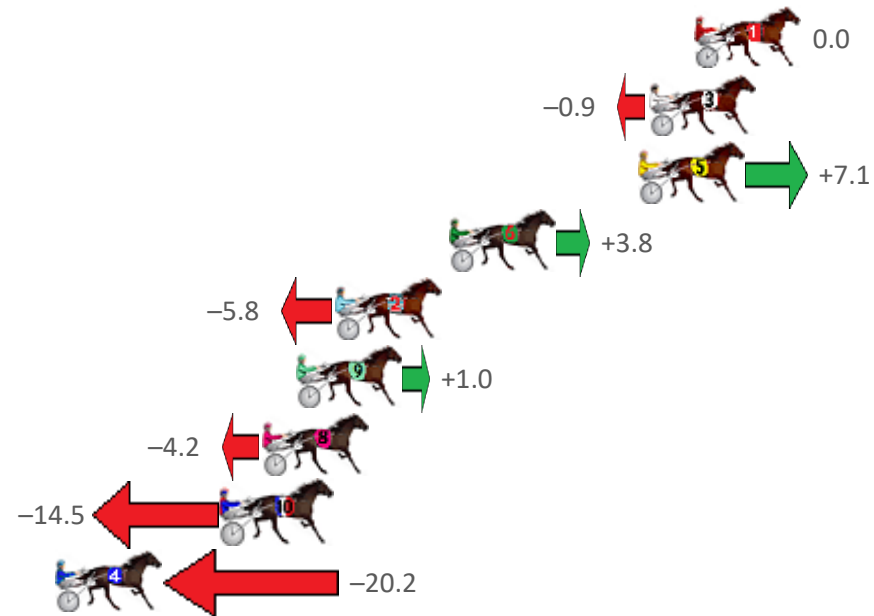

Gloucester Park Race 2 Distance 2536m

Tuesday, 8 March 2022

Gross Time: 3:05.60 MileRate: 1:57.80 LeadTime: 68.70s First Qtr: 29.70s Second Qtr: 29.30s Third Qtr: 28.70s Fourth Qtr: 29.20s

No Horse	Plc	Margin	Time	800Time (W)	400 Time (W)
1 SPY MAJOR	1	0.0m	3:05.60	57.90s (0)	29.19s (0)
3 THE LIGHTNING STRIKE	2	1.8m	3:05.74	57.98s (1)	29.27s (1)
5 SIDSTREPO	3	2.2m	3:05.77	57.41s (1)	29.37s (2)
6 THE RIGHTEOUS	4	9.7m	3:06.34	57.68s (1)	29.44s (3)
2 CARUBA	5	14.2m	3:06.69	58.39s (0)	29.68s (0)
9 IAM LAMBROS	6	15.8m	3:06.81	57.91s (0)	29.49s (2)
8 TIZA NEW DAY	7	17.1m	3:06.91	58.29s (0)	29.76s (1)
10 SUNNY MACH	8	18.7m	3:07.03	59.03s (0)	30.22s (1)
4 FOLSOM PRISON	9	25.3m	3:07.54	59.48s (1)	30.68s (2)

Finish Position and metres gained from 800m

Sectionals
Powered
by

Home of Australian Harness Sectionals

PJ Harness Analyser

Daily Raw Data directly to your inbox

All Victorian Racing added as of 17 January 2022

www.pjdata.com.au

admin@pjdata.com.au

www.facebook.com/PJHarnessRacing

RWWA and provider are not responsible for the completeness or accuracy of any of the information contained herein, and makes no representations about its suitability for any purpose.