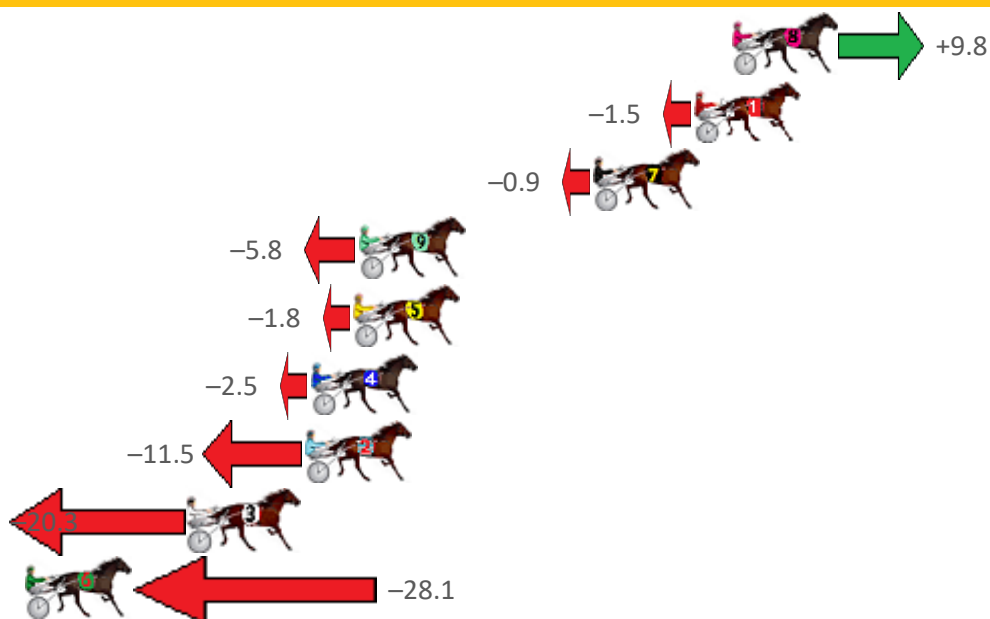

Northam Race 2 Distance 2190m

Saturday, 5 March 2022

Gross Time: 2:46.30 MileRate: 2:02.20 LeadTime: 45.30s First Qtr: 32.00s Second Qtr: 31.60s Third Qtr: 28.10s Fourth Qtr: 29.30s

No Horse	Plc	Margin	Time	800Time (W)	400 Time (W)	Finish Position and metres gained from 800m
8 BE ROCK HARD	1	0.0m	2:46.30	56.70s (1)	29.04s (1)	+9.8
1 CAVALRY CALL	2	1.5m	2:46.42	57.51s (0)	29.41s (0)	-1.5
7 HEAVY LOAD	3	5.5m	2:46.72	57.46s (0)	29.19s (0)	-0.9
9 MANHATTAN BILLY	4	14.8m	2:47.44	57.81s (0)	29.18s (0)	-5.8
5 FORTUNATE ADDA	5	15.0m	2:47.45	57.53s (0)	28.85s (0)	-1.8
4 HILO TYSON	6	16.7m	2:47.58	57.58s (1)	28.90s (2)	-2.5
2 CYBER STORM	7	16.9m	2:47.60	58.22s (1)	29.16s (1)	-11.5
3 ROCKINTHEBOX	8	21.5m	2:47.95	58.85s (1)	29.99s (0)	-20.3
6 TWENTYNINE TWELVE	9	44.7m	2:49.73	59.40s (2)	30.69s (3)	-28.1

Sectionals
Powered
by

Home of Australian Harness Sectionals

PJ Harness Analyser

Daily Raw Data directly to your inbox

All Victorian Racing added as of 17 January 2022

www.pjdata.com.au

admin@pjdata.com.au

www.facebook.com/PJHarnessRacing