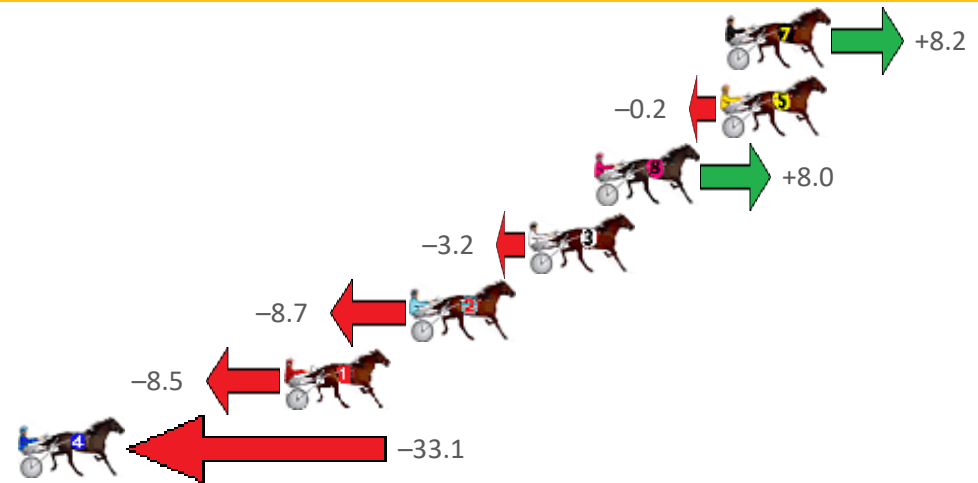

Bunbury Race 4 Distance 2100m

Friday, 22 April 2022

Gross Time: 2:37.40 MileRate: 2:00.60 LeadTime: 37.10s First Qtr: 32.70s Second Qtr: 30.30s Third Qtr: 28.50s Fourth Qtr: 28.80s

No Horse	Plc	Margin	Time	800Time (W)	400 Time (W)
7 ENDOFHEROAD	1	0.0m	2:37.40	56.72s (1)	28.38s (2)
5 STAR OF THE BAY	2	0.2m	2:37.42	57.31s (0)	28.81s (0)
8 LIL DELIGHT	3	5.2m	2:37.79	56.73s (0)	28.40s (1)
3 SHEEZ IMPRESSIVE	4	7.8m	2:37.99	57.53s (0)	28.94s (0)
2 FLASH MOB	5	12.5m	2:38.34	57.92s (1)	29.39s (1)
1 OCTAVIA	6	17.5m	2:38.72	57.91s (0)	29.28s (0)
4 LITTLE AN SASSY	7	47.9m	2:41.02	59.66s (1)	30.55s (0)

Finish Position and metres gained from 800m

Sectionals
Powered
by

Home of PJ Harness Analyser

Want to know how successful PJ Harness Analyser is?
Click here for regular updates

www.pjdata.com.au admin@pjdata.com.au www.facebook.com/PJHarnessRacing

RWWA and provider are not responsible for the completeness or accuracy of any of the information contained herein, and makes no representations about its suitability for any purpose.