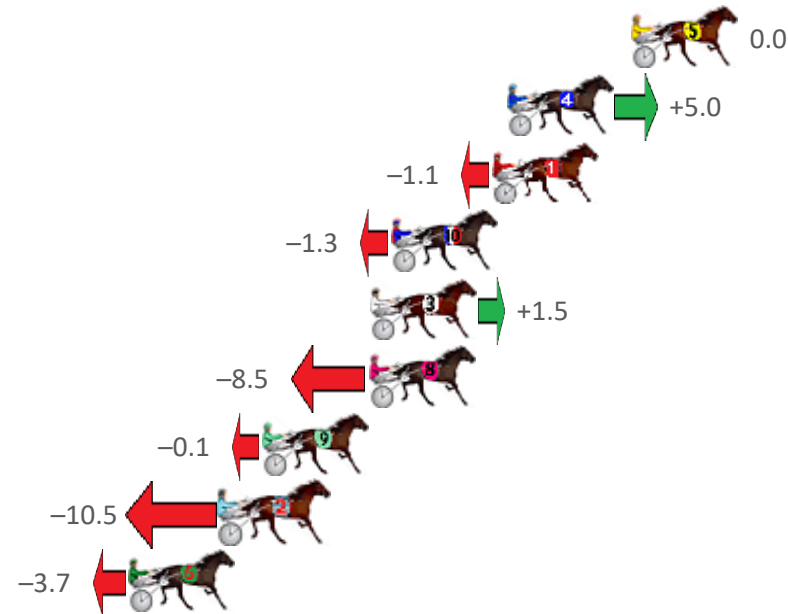

# Gloucester Park Race 3 Distance 2130m

Tuesday, 12 April 2022

Gross Time: 2:37.00 MileRate: 1:58.60 LeadTime: 37.60s First Qtr: 31.30s Second Qtr: 30.30s Third Qtr: 29.40s Fourth Qtr: 28.40s

No Horse	Plc	Margin	Time	800Time (W)	400 Time (W)	Finish Position and metres gained from 800m
5 DISTINGUISHED TASTE	1	0.0m	2:37.00	57.80s (0)	28.40s (0)	0.0
4 SIDSTREPO	2	4.9m	2:37.37	57.45s (1)	28.24s (2)	+5.0
1 CAVALRY CALL	3	5.5m	2:37.41	57.89s (0)	28.53s (0)	-1.1
10 STOP THE WATCH	4	9.5m	2:37.71	57.91s (0)	28.53s (0)	-1.3
3 NAME IN LIGHTS	5	10.3m	2:37.77	57.71s (0)	28.33s (0)	+1.5
8 THE LIGHTNING STRIKE	6	10.4m	2:37.78	58.44s (1)	28.93s (1)	-8.5
9 EL PASO DE MARKO	7	14.6m	2:38.09	57.83s (1)	28.47s (1)	-0.1
2 JILLIBY JAKE	8	16.3m	2:38.22	58.60s (1)	29.09s (1)	-10.5
6 SNORKEL	9	19.9m	2:38.48	58.10s (0)	28.74s (0)	-3.7