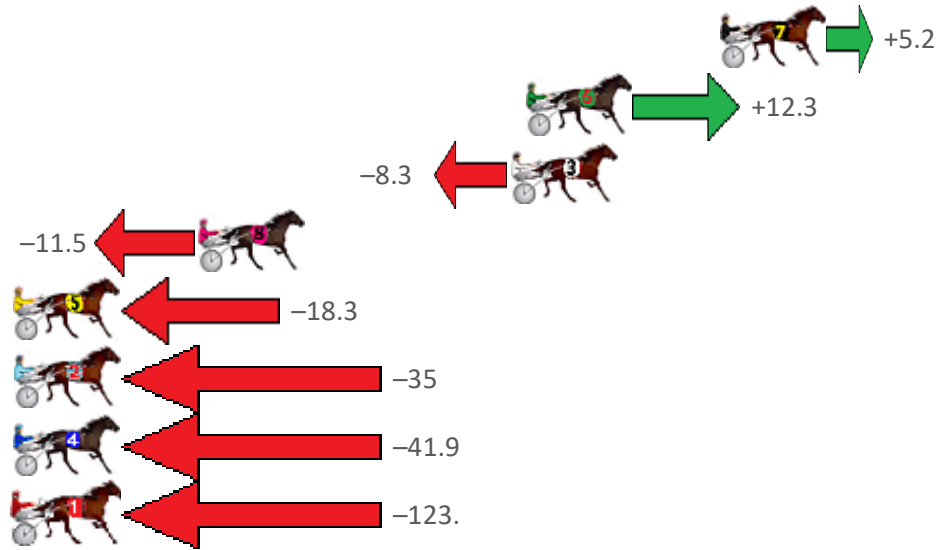

# Pinjarra Race 1 Distance 2185m

Monday, 11 April 2022

Gross Time: 2:45.30 MileRate: 2:01.70 LeadTime: 42.80s First Qtr: 31.80s Second Qtr: 30.10s Third Qtr: 29.90s Fourth Qtr: 30.70s

No Horse	Plc	Margin	Time	800Time (W)	400 Time (W)	Finish Position and metres gained from 800m
7 PEACHEE	1	0.0m	2:45.30	60.21s (1)	30.56s (1)	+5.2
6 STAY FOCUSED	2	7.7m	2:45.92	59.67s (1)	29.67s (1)	+12.3
3 SON OF A WHIZ	3	8.3m	2:45.97	61.23s (0)	31.33s (0)	-8.3
8 MALABAR SPUR	4	20.7m	2:46.96	61.47s (0)	31.21s (1)	-11.5
5 DARK SECRET	5	33.9m	2:48.02	61.98s (1)	31.36s (2)	-18.3
2 KELL ROAD KID	6	39.9m	2:48.50	63.23s (0)	32.68s (0)	-35
4 ONE BID BUYS	7	51.5m	2:49.44	63.76s (1)	32.74s (0)	-41.9
1 BETTY BOOTZ OFF	8	193.1m	3:00.81	69.87s (0)	39.33s (0)	-123.