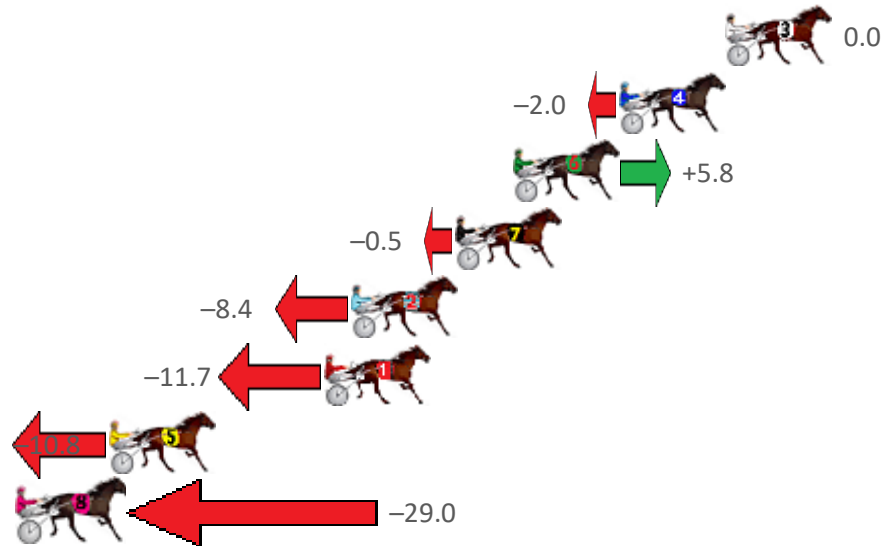

Bunbury Race 3 Distance 2100m

Wednesday, 4 May 2022

Gross Time: 2:33.90 MileRate: 1:57.90 LeadTime: 37.60s First Qtr: 30.80s Second Qtr: 29.80s Third Qtr: 27.60s Fourth Qtr: 28.10s

No Horse	Plc	Margin	Time	800Time (W)	400 Time (W)	Finish Position and metres gained from 800m
3 NOMOREPINTSFORYOU	1	0.0m	2:33.90	55.70s (0)	28.10s (0)	0.0
4 RASCAL	2	4.2m	2:34.21	55.84s (1)	28.27s (1)	-2.0
6 AUCKLAND JET	3	8.4m	2:34.52	55.30s (1)	27.78s (0)	+5.8
7 SOUND WAVE	4	10.7m	2:34.69	55.73s (1)	28.11s (1)	-0.5
2 MAKE IT QUICK	5	14.8m	2:34.99	56.28s (1)	28.70s (1)	-8.4
1 ROCKSTAR REBEL	6	15.9m	2:35.07	56.51s (0)	28.89s (0)	-11.7
5 GOLD HORSESHOE	7	24.4m	2:35.70	56.45s (2)	29.02s (2)	-19.5
8 FIGHT SONG	8	38.2m	2:36.72	57.71s (0)	29.15s (0)	-29.0

Sectionals
Powered
by

Home of PJ Harness Analyser

Want to know how successful PJ Harness Analyser is?
Click here for regular updates

www.pjdata.com.au admin@pjdata.com.au www.facebook.com/PJHarnessRacing

RWWA and provider are not responsible for the completeness or accuracy of any of the information contained herein, and makes no representations about its suitability for any purpose.