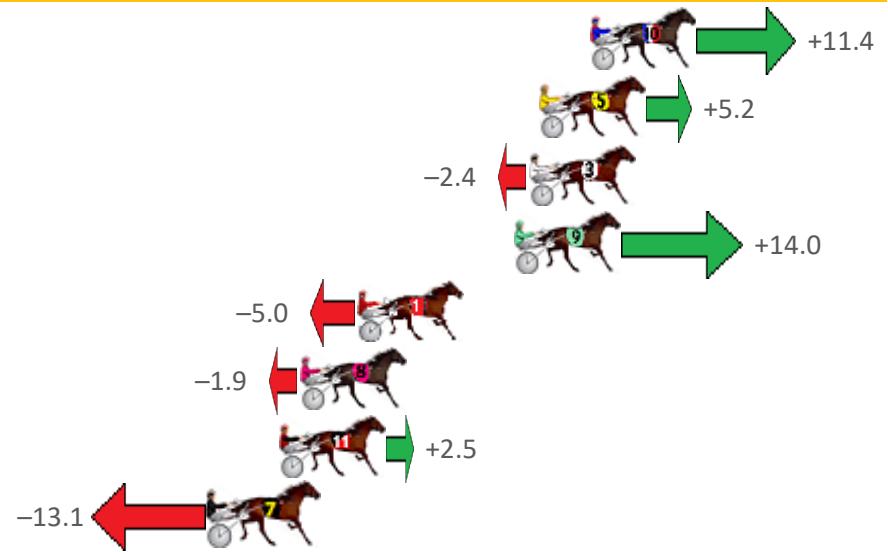

Bunbury Race 6 Distance 1140m

Wednesday, 4 May 2022

Gross Time: 1:19.80 MileRate: 0:00.00 LeadTime: 0.00s First Qtr: 11.50s Second Qtr: 12.10s Third Qtr: 29.00s Fourth Qtr: 27.20s

No Horse	Plc	Margin	Time	800Time (W)	400 Time (W)
10 RUN FOR MERCY	1	0.0m	1:19.80	55.40s (1)	26.69s (3)
5 MOONLITE DRIVE	2	2.0m	1:19.94	55.84s (1)	26.98s (1)
3 SPECIAL LADY	3	2.4m	1:19.97	56.37s (0)	27.36s (0)
9 PRADASON	4	3.0m	1:20.01	55.22s (1)	27.16s (2)
1 DESIDERIO	5	9.2m	1:20.46	56.55s (0)	27.47s (0)
8 APOLLO ROCK	6	11.5m	1:20.62	56.33s (0)	27.29s (0)
11 CAMLUCK KING	7	12.3m	1:20.68	56.03s (0)	27.33s (1)
7 HES ROYAL BLUE	8	15.1m	1:20.88	57.12s (1)	28.18s (1)

Finish Position and metres gained from 800m

Sectionals
Powered
by

Home of PJ Harness Analyser

Want to know how successful PJ Harness Analyser is?
Click here for regular updates

www.pjdata.com.au admin@pjdata.com.au www.facebook.com/PJHarnessRacing

RWWA and provider are not responsible for the completeness or accuracy of any of the information contained herein, and makes no representations about its suitability for any purpose.