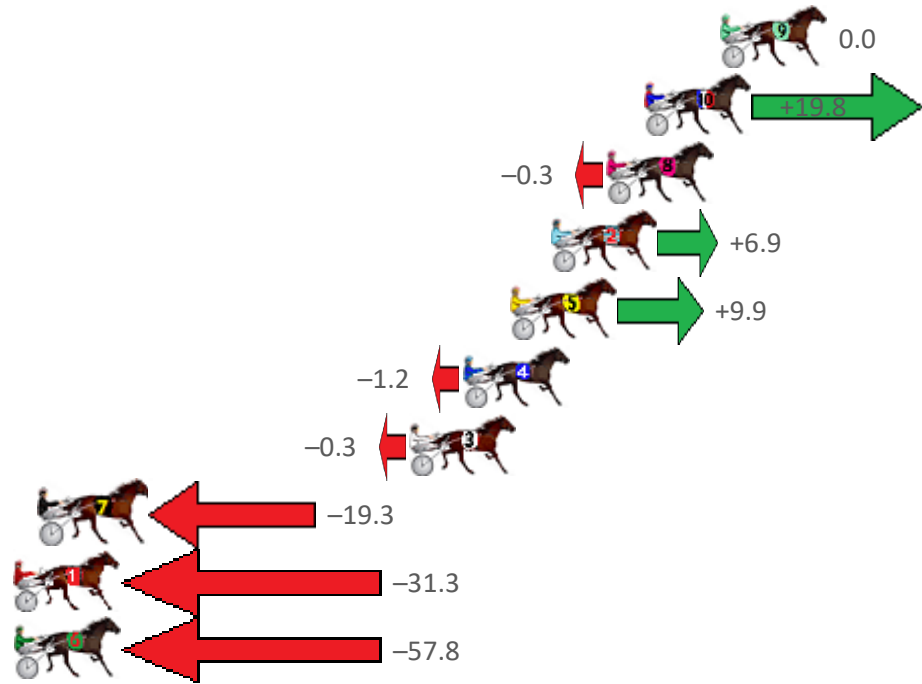

Friday, 20 May 2022

Gross Time: 3:15.20 MileRate: 2:03.00 LeadTime: 75.90s First Qtr: 30.60s Second Qtr: 30.70s Third Qtr: 29.00s Fourth Qtr: 29.00s

No Horse	Plc	Margin	Time	800Time (W)	400 Time (W)	Finish Position and metres gained from 800m
9 SEERYANFLY	1	0.0m	3:15.20	58.00s (0)	29.00s (0)	0.0
10 CAMLUCK KING	2	3.0m	3:15.43	56.57s (0)	27.89s (2)	+19.3
8 HOW GOUDA SHE	3	4.5m	3:15.54	58.02s (0)	29.01s (0)	-0.3
2 EL JESSIE	4	6.7m	3:15.71	57.50s (0)	28.47s (0)	+6.9
5 BATAVIA BLACKHOLE	5	8.3m	3:15.83	57.29s (0)	28.27s (0)	+9.9
4 SNORKEL	6	10.2m	3:15.98	58.09s (0)	29.06s (0)	-1.2
3 ONLY FIVE STARZZZ	7	12.3m	3:16.14	58.02s (1)	28.83s (1)	-0.3
7 FIGHT SONG	8	26.9m	3:17.25	59.39s (1)	30.20s (1)	-19.3
1 FLASH MOB	9	34.3m	3:17.81	60.26s (1)	31.07s (1)	-31.3
6 BELONERO	10	93.8m	3:22.34	62.17s (0)	31.80s (0)	-57.8