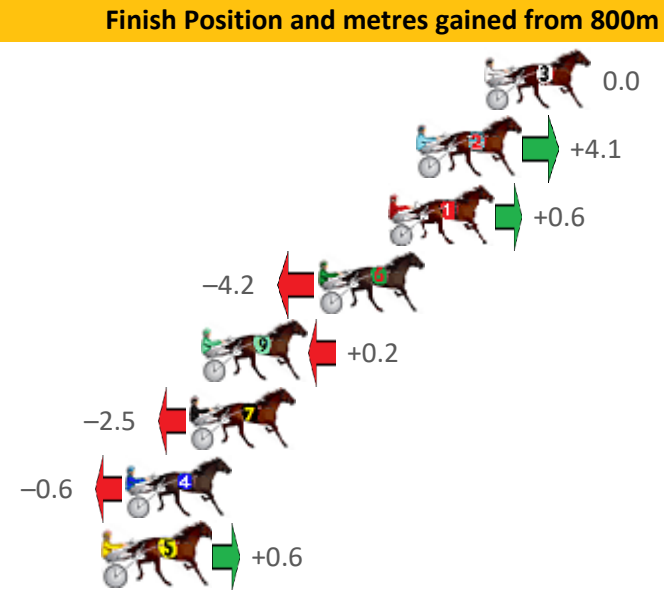

Narrogin Race 2 Distance 2242m

Saturday, 28 May 2022

Gross Time: 2:52.50 MileRate: 2:03.80 LeadTime: 48.00s First Qtr: 33.20s Second Qtr: 31.20s Third Qtr: 29.60s Fourth Qtr: 30.50s

No Horse	Plc	Margin	Time	800Time (W)	400 Time (W)
3 SWANBOURNE SPUNK	1	0.0m	2:52.50	60.10s (0)	30.50s (0)
2 CAPRICORN JOE	2	2.7m	2:52.72	59.79s (1)	30.54s (2)
1 COOLUP KID	3	3.8m	2:52.80	60.06s (0)	30.47s (0)
6 IM RIDDLER	4	6.6m	2:53.03	60.41s (1)	30.76s (1)
9 GALACTIC LIONESS	5	11.2m	2:53.39	60.09s (1)	30.74s (1)
7 SANFORD LORETTA	6	11.7m	2:53.43	60.29s (0)	30.74s (0)
4 FOLLOW THE GOLD	7	14.2m	2:53.63	60.14s (0)	30.61s (0)
5 NAVAJO TRAILBLAZER	8	15.0m	2:53.70	60.06s (1)	30.71s (1)

Sectionals
Powered
by

Home of PJ Harness Analyser

Want to know how successful PJ Harness Analyser is?
Click here for regular updates

www.pjdata.com.au admin@pjdata.com.au www.facebook.com/PJHarnessRacing

RWWA and provider are not responsible for the completeness or accuracy of any of the information contained herein, and makes no representations about its suitability for any purpose.