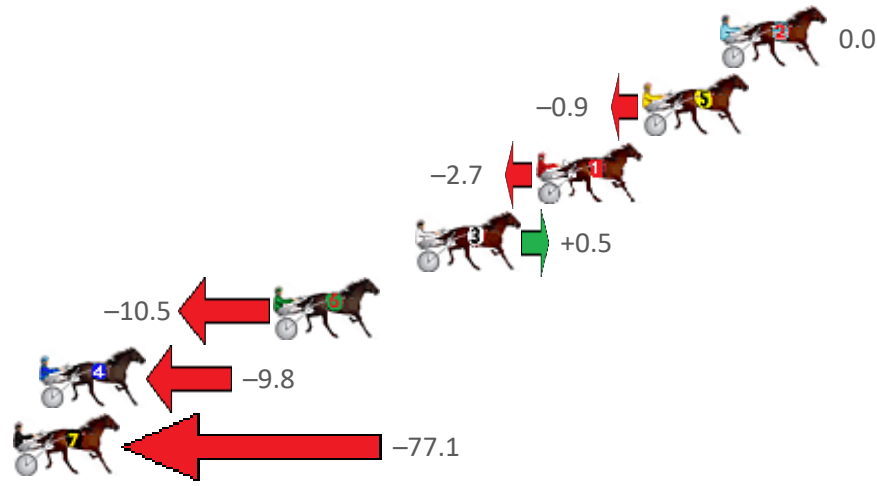

Narrogin Race 1 Distance 1823m

Saturday, 28 May 2022

Gross Time: 2:18.50 MileRate: 2:02.30 LeadTime: 16.20s First Qtr: 34.10s Second Qtr: 31.00s Third Qtr: 28.70s Fourth Qtr: 28.50s

No Horse	Plc	Margin	Time	800Time (W)	400 Time (W)	Finish Position and metres gained from 800m
2 SEE THE WORLD	1	0.0m	2:18.50	57.20s (0)	28.50s (0)	0.0
5 ELLI MIRANDO	2	3.1m	2:18.73	57.26s (1)	28.62s (1)	-0.9
1 BILLIE JOE STAR	3	7.3m	2:19.05	57.39s (0)	28.62s (1)	-2.7
3 DAZZLING JEWEL	4	12.1m	2:19.41	57.16s (1)	28.46s (1)	+0.5
6 CAPTAINS COTE	5	17.7m	2:19.82	57.95s (1)	29.19s (2)	-10.5
4 RADIANT BAY	6	27.0m	2:20.52	57.90s (0)	29.45s (0)	-9.8
7 TORREVEAN AMY	7	85.9m	2:24.93	62.68s (0)	33.93s (0)	-77.1