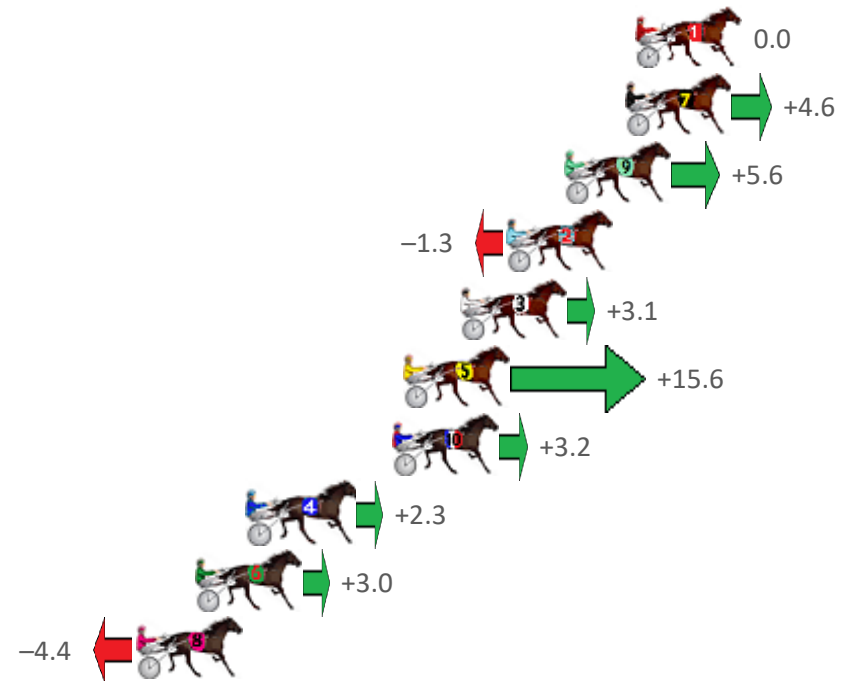

Narrogin Race 7 Distance 2242m

Saturday, 28 May 2022

Gross Time: 2:51.80 MileRate: 2:03.30 LeadTime: 47.30s First Qtr: 32.90s Second Qtr: 31.30s Third Qtr: 29.10s Fourth Qtr: 31.20s

No Horse	Plc	Margin	Time	800Time (W)	400 Time (W)
1 OH WHAT A COUNTRY	1	0.0m	2:51.80	60.30s (0)	31.20s (0)
7 WHISKY NEAT	2	0.4m	2:51.83	59.96s (0)	30.89s (0)
9 CARUBA	3	2.8m	2:52.03	59.88s (1)	30.92s (1)
2 SWEETDREAM TRUNKE	4	5.1m	2:52.22	60.40s (1)	31.46s (1)
3 THE MONIES ON	5	6.9m	2:52.36	60.07s (0)	31.10s (0)
5 CLEAR SPRINGS	6	9.2m	2:52.55	59.13s (0)	30.56s (2)
10 ALFREDI	7	9.6m	2:52.58	60.06s (1)	31.14s (1)
4 JIVING JOLT	8	15.3m	2:53.05	60.13s (1)	31.24s (1)
6 BAILEY MAJOR	9	17.4m	2:53.22	60.08s (0)	31.03s (1)
8 YANAHA NAVAJO	10	19.8m	2:53.41	60.63s (0)	31.53s (0)

Finish Position and metres gained from 800m

Sectionals
Powered
by

Home of PJ Harness Analyser

Want to know how successful PJ Harness Analyser is?
Click here for regular updates

www.pjdata.com.au admin@pjdata.com.au www.facebook.com/PJHarnessRacing