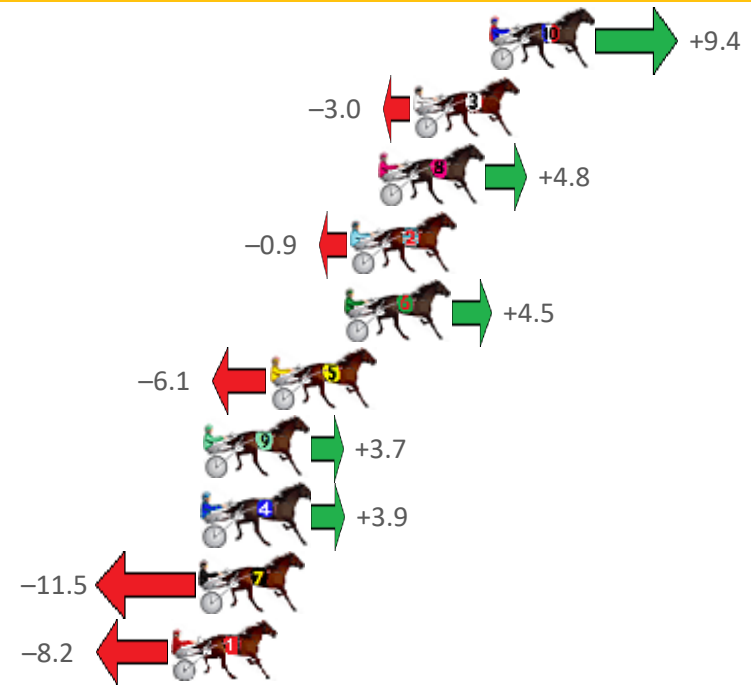

Northam Race 7 Distance 2150m

Friday, 27 May 2022

Gross Time: 2:45.60 MileRate: 2:00.00 LeadTime: 44.00s First Qtr: 30.80s Second Qtr: 31.00s Third Qtr: 29.40s Fourth Qtr: 30.40s

No Horse	Plc	Margin	Time	800Time (W)	400 Time (W)
10 TEXAS TARA	1	0.0m	2:45.60	59.10s (2)	30.01s (2)
3 EL JESSIE	2	3.0m	2:45.84	60.02s (1)	30.63s (1)
8 BATAVIA BLACKHOLE	3	4.4m	2:45.95	59.44s (1)	29.96s (1)
2 HESACHARMER	4	5.5m	2:46.04	59.87s (1)	30.48s (1)
6 SOHO CASH	5	5.7m	2:46.05	59.47s (0)	29.97s (0)
5 BREWERY LANE	6	8.7m	2:46.29	60.25s (2)	31.00s (2)
9 CAMLUCK KING	7	11.3m	2:46.50	59.52s (1)	30.12s (1)
4 RATHER SENTIMENTAL	8	11.3m	2:46.50	59.51s (0)	30.06s (0)
7 HOW GOUDA SHE	9	11.5m	2:46.52	60.65s (0)	31.13s (0)
1 FOLLOW THE GOLD	10	12.6m	2:46.60	60.41s (0)	30.85s (0)

Finish Position and metres gained from 800m

Sectionals
Powered
by

Home of PJ Harness Analyser

Want to know how successful PJ Harness Analyser is?
Click here for regular updates

www.pjdata.com.au admin@pjdata.com.au www.facebook.com/PJHarnessRacing

RWWA and provider are not responsible for the completeness or accuracy of any of the information contained herein, and makes no representations about its suitability for any purpose.