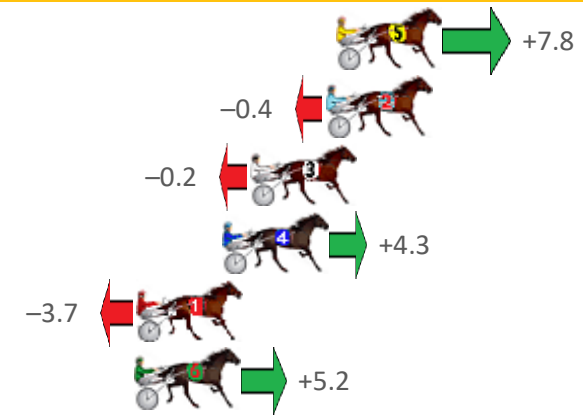

Bunbury Race 2 Distance 2100m

Wednesday, 29 June 2022

Gross Time: 2:34.00 MileRate: 1:58.00 LeadTime: 36.60s First Qtr: 30.10s Second Qtr: 29.10s Third Qtr: 28.30s Fourth Qtr: 29.90s

No Horse	Plc	Margin	Time	800Time (W)	400 Time (W)
5 RAMBO RABBIT	1	0.0m	2:34.00	57.64s (1)	29.78s (2)
2 TRUNKEY CARRAWA	2	0.4m	2:34.03	58.23s (0)	29.93s (0)
3 BEEN SCOOTIN	3	3.4m	2:34.27	58.21s (1)	29.83s (1)
4 CATCH THE RED EYE	4	4.5m	2:34.35	57.89s (0)	29.65s (2)
1 TRUNKEY FETCH	5	7.9m	2:34.62	58.47s (0)	30.10s (0)
6 SUPREME CLASS	6	8.0m	2:34.63	57.82s (1)	29.53s (1)

Finish Position and metres gained from 800m

Sectionals
Powered
by

Home of PJ Harness Analyser

Want to know how successful PJ Harness Analyser is?
Click here for regular updates

www.pjdata.com.au admin@pjdata.com.au www.facebook.com/PJHarnessRacing