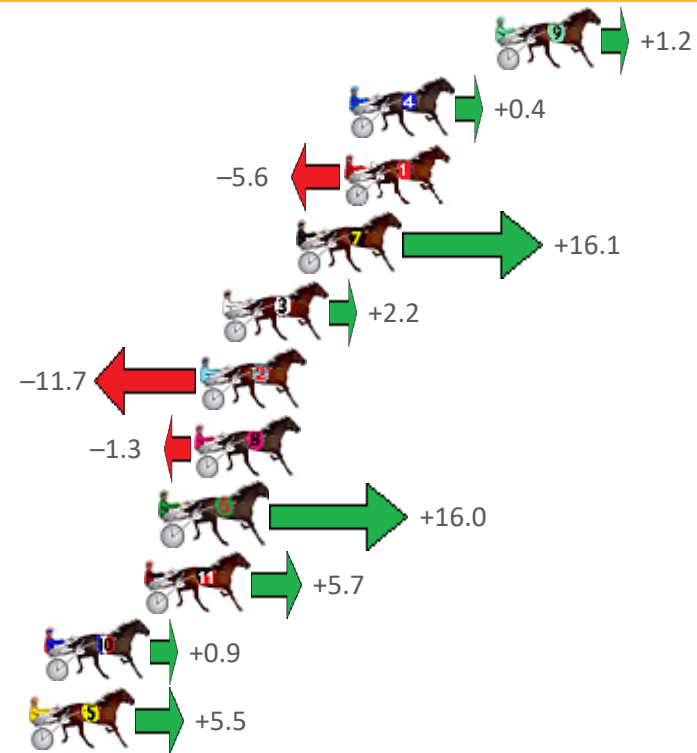

Bunbury Race 4 Distance 2100m

Wednesday, 29 June 2022

Gross Time: 2:37.20 MileRate: 2:00.50 LeadTime: 37.20s First Qtr: 31.20s Second Qtr: 27.90s Third Qtr: 29.60s Fourth Qtr: 31.30s

No Horse	Plc	Margin	Time	800Time (W)	400 Time (W)
9 LOUIE THE LIP	1	0.0m	2:37.20	60.81s (2)	31.13s (2)
4 AMERICAN DUTCHESS	2	5.8m	2:37.67	60.87s (0)	31.38s (0)
1 RIP JACKSON	3	6.0m	2:37.69	61.32s (0)	31.77s (0)
7 FLASH MOB	4	7.9m	2:37.85	59.68s (2)	31.51s (3)
3 NOWUSEEMERUNIN	5	10.8m	2:38.08	60.73s (1)	31.72s (1)
2 NAVY STREET	6	11.7m	2:38.16	61.79s (1)	32.10s (1)
8 GALACTIC LIONESS	7	11.9m	2:38.17	61.00s (0)	31.46s (0)
6 BETTOR BE ARTFUL	8	13.2m	2:38.28	59.69s (1)	31.36s (2)
11 HAPPY DAYZ	9	13.9m	2:38.34	60.47s (1)	31.43s (1)
10 SAVE THIS DANCE	10	17.9m	2:38.66	60.83s (0)	31.46s (0)
5 TORREVEAN VELOCE	11	18.5m	2:38.71	60.48s (1)	32.18s (2)

Finish Position and metres gained from 800m

Sectionals
Powered
by

Home of PJ Harness Analyser

Want to know how successful PJ Harness Analyser is?
Click here for regular updates

www.pjdata.com.au admin@pjdata.com.au www.facebook.com/PJHarnessRacing

RWWA and provider are not responsible for the completeness or accuracy of any of the information contained herein, and makes no representations about its suitability for any purpose.