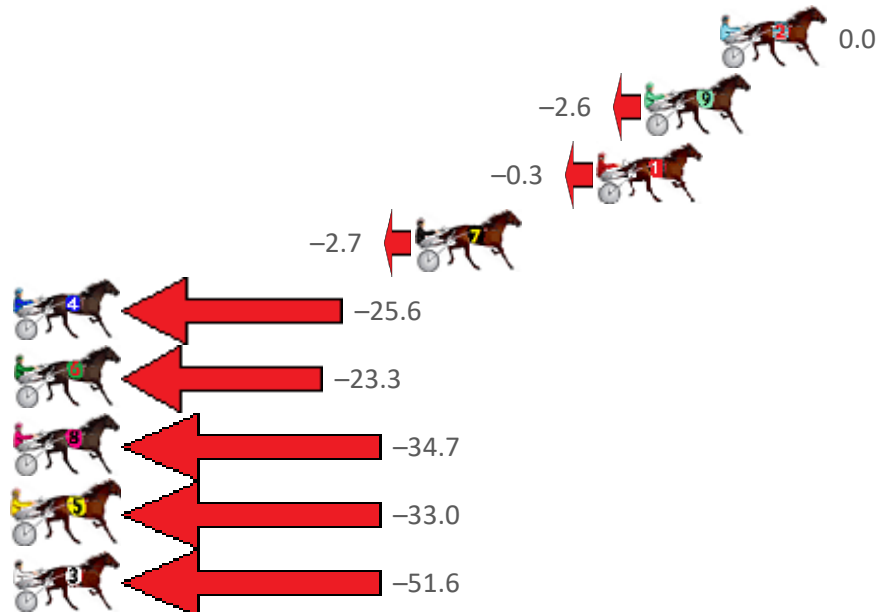

# Central Wheatbelt Race 2 Distance 1730m

Sunday, 19 June 2022

Gross Time: 2:11.70 MileRate: 2:02.50 LeadTime: 9.40s First Qtr: 31.10s Second Qtr: 32.60s Third Qtr: 29.10s Fourth Qtr: 29.50s

No Horse	Plc	Margin	Time	800Time (W)	400 Time (W)	Finish Position and metres gained from 800m
2 TIGER TOAST	1	0.0m	2:11.70	58.60s (0)	29.50s (0)	0.0
9 STAR FOR ME	2	3.0m	2:11.93	58.79s (2)	29.68s (1)	-2.6
1 MAGICAL MYSTY	3	4.9m	2:12.08	58.62s (0)	29.33s (0)	-0.3
7 GLADYS GUGMAN	4	12.1m	2:12.64	58.80s (0)	29.49s (0)	-2.7
4 SWEETEST THING	5	38.8m	2:14.70	60.46s (1)	30.86s (1)	-25.6
6 BATAVIA DREAMER	6	43.5m	2:15.06	60.30s (0)	30.83s (0)	-23.3
8 TUATINI	7	43.7m	2:15.08	61.13s (1)	31.59s (1)	-34.7
5 LAVINJANE	8	47.6m	2:15.38	61.00s (0)	31.58s (0)	-33.0
3 KAMENDABLE GALAXY	9	56.6m	2:16.08	62.36s (1)	31.22s (0)	-51.6