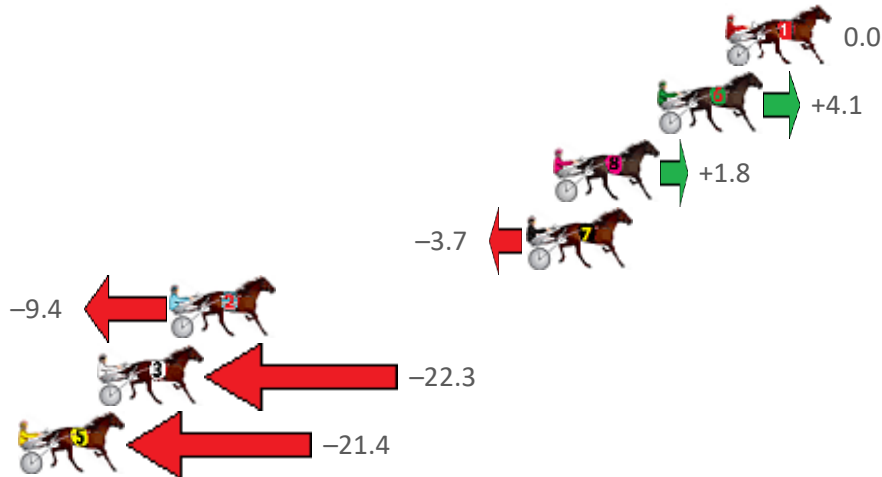

Northam Race 4 Distance 2190m

Saturday, 11 June 2022

Gross Time: 2:45.70 MileRate: 2:01.80 LeadTime: 44.30s First Qtr: 32.70s Second Qtr: 31.70s Third Qtr: 28.50s Fourth Qtr: 28.50s

No Horse	Plc	Margin	Time	800Time (W)	400 Time (W)	Finish Position and metres gained from 800m
1 GENERAL JOLT	1	0.0m	2:45.70	57.00s (0)	28.50s (0)	0.0
6 PELIGROSO	2	2.7m	2:45.90	56.71s (1)	28.66s (2)	+4.1
8 VALHALLA MISS	3	6.8m	2:46.21	56.87s (0)	28.29s (0)	+1.8
7 BAZZA MAC	4	7.9m	2:46.29	57.26s (0)	28.76s (0)	-3.7
2 NAME IN LIGHTS	5	22.0m	2:47.35	57.67s (0)	29.59s (2)	-9.4
3 ONLY FIVE STARZZZ	6	24.9m	2:47.56	58.58s (1)	29.98s (1)	-22.3
5 BELLS FOOL	7	33.4m	2:48.20	58.52s (1)	29.95s (1)	-21.4

Sectionals
Powered
by

Home of PJ Harness Analyser

Want to know how successful PJ Harness Analyser is?
Click here for regular updates

www.pjdata.com.au admin@pjdata.com.au www.facebook.com/PJHarnessRacing

RWWA and provider are not responsible for the completeness or accuracy of any of the information contained herein, and makes no representations about its suitability for any purpose.